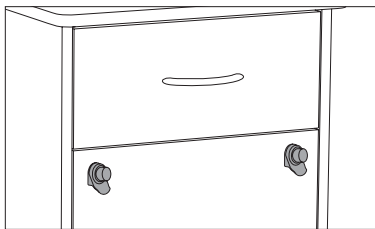

Passive Drawer Locks (option 105i)

STANDARD HARDWARE OPTIONS (PRICE INCLUDED)

Fixed Bail Antique Brass H/FIXED/003/BRASS	Key Assembly Antique Brass H/KEY/001/BRASS
Swivel Bail Antique Brass H/LOOSE/002/BRASS	Knob Antique Brass H/KNOB/001/BRASS
Fixed Bail Antique Brass H/FIXED/001/BRASS	Knob Antique Brass H/KNOB/002/BRASS

Bar Brass Spoon White Bar Chrome Spoon White H/PULL/BRSPN/WHT H/PULL/CHSPN/WHT
Bar Brass Hammer White Bar Chrome Hammer White H/PULL/BRHMR/WHT H/PULL/CHHMR/WHT
Knob Brass or Chrome & White H/KNOB/BRASS/WHT H/KNOB/CHRM/WHT

Bar Black Gloss H/BAR/001/BLACK	Arch Black, Satin Chrome or Chrome H/ARCH/001/BLK H/ARCH/001/SACH H/ARCH/001/CHRM
Wire Pull Black, Chrome or Blue H/WIRE/001/BLK H/WIRE/001/BAL H/WIRE/001/BLU	Soft Pull in Casegood Colors H/SOFT
Recessed Pull Black, Almond or Brown H/RECD/001/BLK H/RECD/001/ALM H/RECD/001/BROWN	Full-Length Finger Pull H/FIN
	Passive Lock OPTION 105i

PREMIUM HARDWARE OPTIONS (ADDITIONAL $15 PER DOOR OR DRAWER)

Bar Chrome Polished H/BAR/003/PAL	Bar Chrome Polished H/BAR/001/PAL	Bar Chrome Polished H/BAR/002/PAL	Arch Chrome Plated Polished H/ARCH/002/CHRM
Bar Stainless Steel Finish H/BAR/003/BAL	Bar Nickel Plated Matt H/BAR/001/BAL	Bar Nickel Plated Matt H/BAR/002/BAL	Arch Gold Colored Polished H/ARCH/002/GOLD