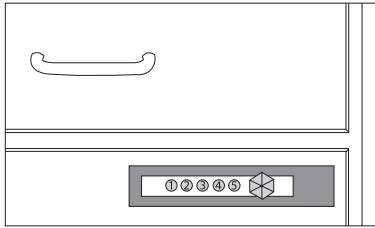

Door Combination Lock (option 105k)