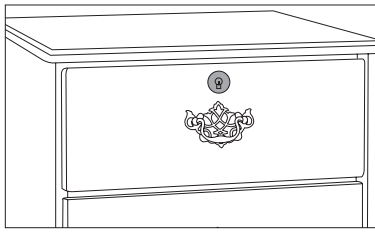

(Bedsides, Nightstands)
Specify brass/antique brass
Options 107, 108

**Standard Heavy Duty
Castors for Large
Cabinets**

(Carts, Armoires)
Option 53

GENERAL CASEGOOD OPTIONS

CODE	DESCRIPTION	PRICE \$
53	Castors – Heavy Duty: Front Non-locking; Rear Locking	180
101	Cartoning (For Cabinets) Pallet Charge for Headboards, Footboards, Overbed Tables, and Mirrors (per pallet – 50 max per pallet)	add 5% to list 50
105a	Top Drawer Locks (Chrome or Brass) Keyed Alike Entire Order – No Master Key	21
105b	Top Drawer Locks (Chrome or Brass) Keyed Alike Entire Order – With a Master Key	30
105c	Top Drawer Locks (Chrome or Brass) Keyed Alike for a Specific Floor – No Master Key	30
105d	Top Drawer Locks (Chrome or Brass) Keyed Alike for a Specific Floor – With a Master Key for That Specific Floor	30
105e	Top Drawer Locks (Chrome or Brass) Keyed Differently Entire Order – No Master Key	21
105f	Top Drawer Locks (Chrome or Brass) Keyed Differently Entire Order – With a Master Key	30
105g	Top Drawer Locks (Chrome or Brass) Keyed Differently for a Specific Floor – No Master Key	30
105h	Top Drawer Locks (Chrome or Brass) Keyed Differently for a Specific Floor – With a Master Key for That Specific Floor	30
105i	Passive Lock Option, Per Drawer (includes 2 Black Locks Per Drawer)	40
105k	Push Button Combination Lock	100
120	Contrasting Edgebanding	0
177	Extra Master Key (Each)	13
104	Premium Hardware (Per Door or Drawer)	15
112	Towel Rail	38
128	Non-removable Drawers	18
178	Bracket, Floor Mount	13
179	Bracket, Wall Mount	13
180	Cork Board, Various Sizes for Hutches	custom
183	Inlay, Basic Square – Per Drawer or Door	22
184	Inlay, Classic Square – Per Drawer or Door	22
185	Inlay, Antique – Per Drawer or Door	22
186	Inlay, Diamond – Per Drawer or Door	22
190	Insert, Classic Square – Per Drawer or Door	30
191	Insert, Antique – Per Drawer or Door	30
192	Insert, Diamond – Per Drawer or Door	30