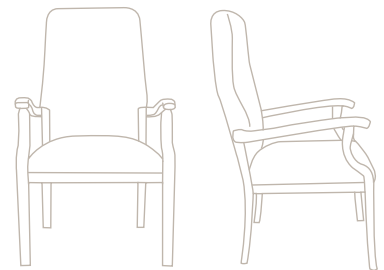

Kwalu's *new* transitional
resident room chair

virginia

Kwalu's new **Virginia** chair subtly recalls the gentle ease and quiet luxury of unhurried times. Transitional styling, graceful lines and an ergonomic focus have combined to create the ultimate in resident room comfort. Thoughtful design features include custom hand grips that may facilitate residents' independence in seating and rising unaided. Virginia is for lovers – of relaxation and smart design.