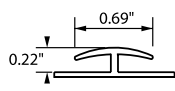

### Wall Covering .04"/1.2mm thick Standard Specifications

- Rigid wall covering sheet with integral wood grain pattern
- Standard 4' long x 10' high sheets (wood grain runs in direction of height dimension)
- Made from class A fire-rated materials
- Apply with water-based mastic adhesive, sold separately

### Options

- Choose from multiple wood grain patterns
- Specify horizontal or vertical wood grain pattern
- Custom colors available
- Custom sheet sizes to 4' long and 12' high available
- Trim accessories available with wood grain pattern for finished appearance (sold separately)
- Color-matching caulk also available for finishing sheet edges, recommended for vertical joints (sold separately)

2 Inside corner

3 Joint cover

4 Top/End cap

5 Outside corner

### Components

- 1 Kwalu Rigid Sheet 0.04"/1.2mm thickness
- 2 Inside corner
- 3 Joint cover
- 4 Top/End cap
- 5 Outside corner