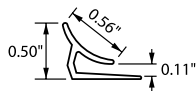

### Wall Covering .04"/1.2mm thick Standard Specifications

- Rigid wall covering sheet with integral wood grain pattern
- Standard 4' long x 10' high sheets (wood grain runs in direction of height dimension)
- Made from class A fire-rated materials
- Apply with water-based mastic adhesive, sold separately

### Options

- Choose from multiple wood grain patterns
- Specify horizontal or vertical wood grain pattern
- Custom colors available
- Custom sheet sizes to 4' long and 12' high available
- Trim accessories available with wood grain pattern for finished appearance (sold separately)
- Color-matching caulk also available for finishing sheet edges, recommended for vertical joints (sold separately)

### Components

- 1 Kwalu Rigid Sheet 0.04"/1.2mm thickness
- 2 Inside corner
- 3 Joint cover
- 4 Top/End cap
- 5 Outside corner