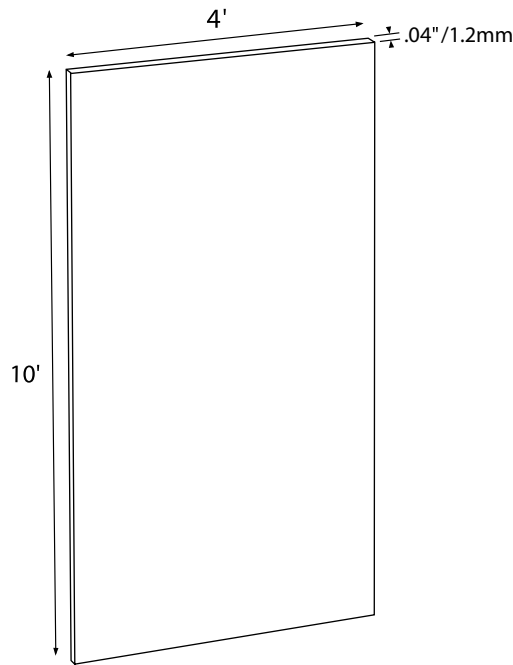

**1 Kwalu Rigid Sheet**  
0.04"/1.2mm thick

### Wall Covering .04"/1.2mm thick Standard Specifications

- Rigid wall covering sheet with integral wood grain pattern
- Standard 4' long x 10' high sheets (wood grain runs in direction of height dimension)
- Made from class A fire-rated materials
- Apply with water-based mastic adhesive, sold separately

### Options

- Choose from multiple wood grain patterns
- Specify horizontal or vertical wood grain pattern
- Custom colors available
- Custom sheet sizes to 4' long and 12' high available
- Trim accessories available with wood grain pattern for finished appearance (sold separately)
- Color-matching caulk also available for finishing sheet edges, recommended for vertical joints (sold separately)

### Components

- 1 Kwalu Rigid Sheet 0.04"/1.2mm thickness
- 2 Inside corner
- 3 Joint cover
- 4 Top/End cap
- 5 Outside corner