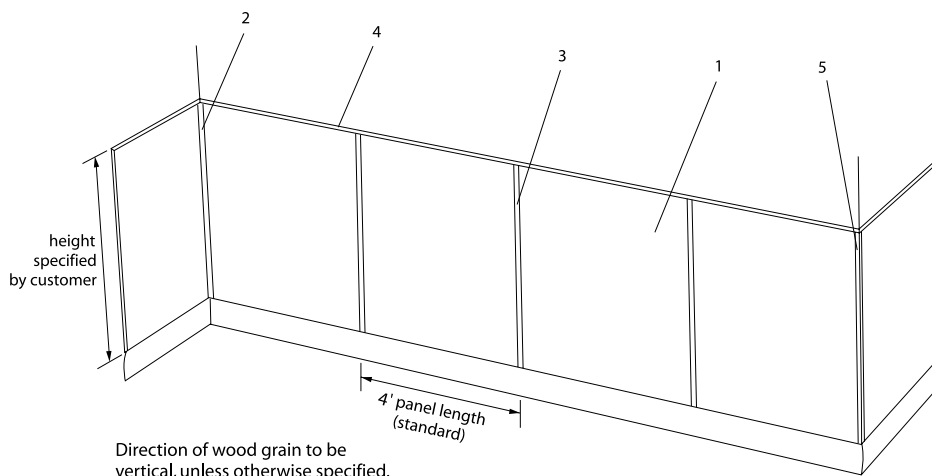

### Wall Covering .04"/1.2mm thick Standard Specifications

- Rigid wall covering sheet with integral wood grain pattern
- Standard 4' long x 10' high sheets (wood grain runs in direction of height dimension)
- Made from class A fire-rated materials
- Apply with water-based mastic adhesive, sold separately

### Options

- Choose from multiple wood grain patterns
- Specify horizontal or vertical wood grain pattern
- Custom colors available
- Custom sheet sizes to 4' long and 12' high available
- Trim accessories available with wood grain pattern for finished appearance (sold separately)
- Color-matching caulk also available for finishing sheet edges, recommended for vertical joints (sold separately)

2 Inside corner

3 Joint cover

4 Top/End cap

5 Outside corner

### Components

- 1 Kwalu Rigid Sheet 0.04"/1.2mm thickness
- 2 Inside corner
- 3 Joint cover
- 4 Top/End cap
- 5 Outside corner