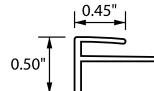

### Wall Covering .04"/1.2mm thick Standard Specifications

- Rigid wall covering sheet with integral wood grain pattern
- Standard 4' long x 10' high sheets (wood grain runs in direction of height dimension)
- Made from class A fire-rated materials
- Apply with water-based mastic adhesive, sold separately

### Options

- Choose from multiple wood grain patterns
- Specify horizontal or vertical wood grain pattern
- Custom colors available
- Custom sheet sizes to 4' long and 12' high available
- Trim accessories available with wood grain pattern for finished appearance (sold separately)
- Color-matching caulk also available for finishing sheet edges, recommended for vertical joints (sold separately)

2 Inside corner

3 Joint cover

4 Top/End cap

5 Outside corner

### Components

- 1 Kwalu Rigid Sheet 0.04"/1.2mm thickness
- 2 Inside corner
- 3 Joint cover
- 4 Top/End cap
- 5 Outside corner