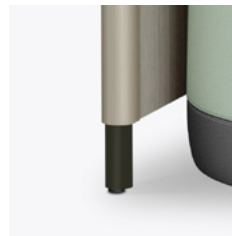

Protea™ Fusion under Pouf

The premium black Protea™ Fusion panel beneath the pouf improves durability and cleanability as it protects the fabric.

Contrasting Fabric on Ethan Pouf

Identical contrasting fabric is used on the lower portion of the pouf and on the pull.

Drawers

All constructed with both dowel and mechanical fasteners for additional strength. Ball bearing removable slides are fully extendable.

Optional Solid Surface Spill Proof Edge

The spill resistant, slightly raised edge of this solid surface top keeps minor spills in place on the top.

Optional Protea™ Fusion Top

Available with a top made of Protea™ Fusion. Spill proof capability not available with this top.

Optional Premium Protea Leg

These optional contrasting premium finishes are available for the Ethan Collection legs - Platinum, Soft Gold, Pure Copper, Black and White.