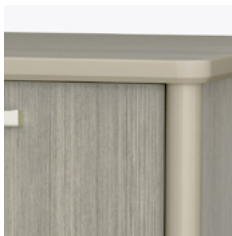

Optional Protea™ Fusion Top

Available with a top made of Protea™ Fusion. Spill proof capability not available with this top.