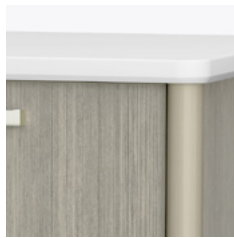

Corian®/ Hanex®/ Krion® Top

Corian®/ Hanex®/ Krion® tops, with the Reverse Quarter Bevel, are available on all bedsides in the collection.