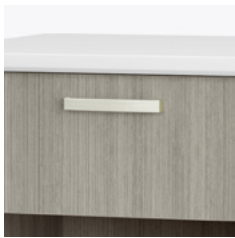

Features

Protea™ Finish

Protea, our proprietary material, avoids the common drawbacks of wood. Protea is moisture impervious, graffiti-resistant, and easy to clean.