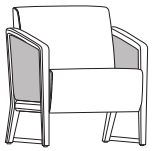

Modena Behavioral Lounge

MDABHLNXX

kwalu®

Number Of Seats

1
Lounge

2
Love Seat

3
Sofa

Panel Style

1
Half Panel

2
Full Panel