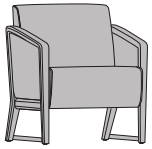

Modena Behavioral Lounge

MDABHLNXX

kwalu®

Number Of Seats

1
Lounge

2
Love Seat

3
Sofa

Panel Style

1
Half Panel

2
Full Panel