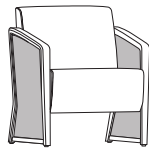

Modena Behavioral Lounge

MDABHLNXX

kwalu®

Number Of Seats

1
Lounge

2
Love Seat

3
Sofa

Panel Style

1
Half Panel

2
Full Panel