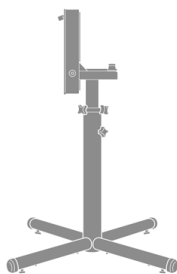

## Adjustable Ht. Adjustable Height / Tilt Top

Table Base - Pedestal X  
Base, Small, Adjustable  
Height

Model: TBL24ADJ  
20.5W 20.5D 28.5H

Table Base - Pedestal X  
Base, Medium, Adjustable  
Height

Model: TBL32ADJ  
32W 32D 28.5H

Table Base - Pedestal X  
Base, Large, Adjustable  
Height

Model: TBL40ADJ  
35.88W 35.88D 28.5H

Table Base - Pedestal X  
Base, Small, Adjustable  
Height Plus Tilt Top

Model: TBL24AT  
20.5W 20.5D 28.5H

Table Base - Pedestal X  
Base, Medium, Adjustable  
Height Plus Tilt Top

Model: TBL32AT  
32W 32D 28.5H

Table Base - Pedestal X  
Base, Large, Adjustable  
Height Plus Tilt Top

Model: TBL40AT  
35.88W 35.88D 28.5H