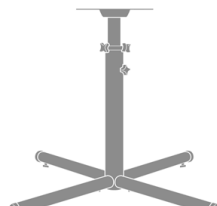

## Adjustable Ht. Adjustable Height / Tilt Top

Table Base - Pedestal X  
Base, Small, Adjustable  
Height

Model: TBL24ADJ  
20.5W 20.5D 28.5H

Table Base - Pedestal X  
Base, Medium, Adjustable  
Height

Model: TBL32ADJ  
32W 32D 28.5H

Table Base - Pedestal X  
Base, Large, Adjustable  
Height

Model: TBL40ADJ  
35.88W 35.88D 28.5H

Table Base - Pedestal X  
Base, Small, Adjustable  
Height Plus Tilt Top

Model: TBL24AT  
20.5W 20.5D 28.5H

Table Base - Pedestal X  
Base, Medium, Adjustable  
Height Plus Tilt Top

Model: TBL32AT  
32W 32D 28.5H

Table Base - Pedestal X  
Base, Large, Adjustable  
Height Plus Tilt Top

Model: TBL40AT  
35.88W 35.88D 28.5H