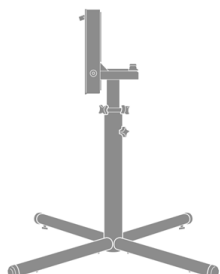

## Adjustable Ht. Adjustable Height / Tilt Top

Table Base - Pedestal X  
Base, Small, Adjustable  
Height

Model: TBL24ADJ  
20.5W 20.5D 28.5H

Table Base - Pedestal X  
Base, Medium, Adjustable  
Height

Model: TBL32ADJ  
32W 32D 28.5H

Table Base - Pedestal X  
Base, Large, Adjustable  
Height

Model: TBL40ADJ  
35.88W 35.88D 28.5H

Table Base - Pedestal X  
Base, Small, Adjustable  
Height Plus Tilt Top

Model: TBL24AT  
20.5W 20.5D 28.5H

Table Base - Pedestal X  
Base, Medium, Adjustable  
Height Plus Tilt Top

Model: TBL32AT  
32W 32D 28.5H

Table Base - Pedestal X  
Base, Large, Adjustable  
Height Plus Tilt Top

Model: TBL40AT  
35.88W 35.88D 28.5H