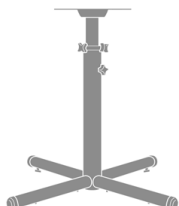

## Adjustable Ht. Adjustable Height / Tilt Top

Table Base - Pedestal X  
Base, Small, Adjustable  
Height

Model: TBL24ADJ  
20.5W 20.5D 28.5H

Table Base - Pedestal X  
Base, Medium, Adjustable  
Height

Model: TBL32ADJ  
32W 32D 28.5H

Table Base - Pedestal X  
Base, Large, Adjustable  
Height

Model: TBL40ADJ  
35.88W 35.88D 28.5H

Table Base - Pedestal X  
Base, Small, Adjustable  
Height Plus Tilt Top

Model: TBL24AT  
20.5W 20.5D 28.5H

Table Base - Pedestal X  
Base, Medium, Adjustable  
Height Plus Tilt Top

Model: TBL32AT  
32W 32D 28.5H

Table Base - Pedestal X  
Base, Large, Adjustable  
Height Plus Tilt Top

Model: TBL40AT  
35.88W 35.88D 28.5H