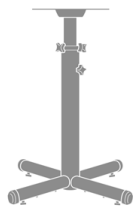

## Adjustable Ht. Adjustable Height / Tilt Top

Table Base - Pedestal X  
Base, Small, Adjustable  
Height

Model: TBL24ADJ  
20.5W 20.5D 28.5H

Table Base - Pedestal X  
Base, Medium, Adjustable  
Height

Model: TBL32ADJ  
32W 32D 28.5H

Table Base - Pedestal X  
Base, Large, Adjustable  
Height

Model: TBL40ADJ  
35.88W 35.88D 28.5H

Table Base - Pedestal X  
Base, Small, Adjustable  
Height Plus Tilt Top

Model: TBL24AT  
20.5W 20.5D 28.5H

Table Base - Pedestal X  
Base, Medium, Adjustable  
Height Plus Tilt Top

Model: TBL32AT  
32W 32D 28.5H

Table Base - Pedestal X  
Base, Large, Adjustable  
Height Plus Tilt Top

Model: TBL40AT  
35.88W 35.88D 28.5H