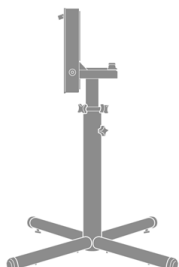

Adjustable Ht. & Tilt Top Adjustable Height / Tilt Top

Table Base - Pedestal X
Base, Small, Adjustable
Height Plus Tilt Top
Model: TBL24AT
20.5W 20.5D 28.5H

Table Base - Pedestal X
Base, Medium, Adjustable
Height Plus Tilt Top
Model: TBL32AT
32W 32D 28.5H

Table Base - Pedestal X
Base, Large, Adjustable
Height Plus Tilt Top
Model: TBL40AT
35.88W 35.88D 28.5H

Table Base - Adjustable
Height, Plus Tilt Top, Center
Transport Base System,
Brown
Model: TBLST\601\606
37.5W 37.5D 27.75H

Table Base - Adjustable
Height, Plus Tilt Top, Center
Transport Base System,
Black
Model: TBLST\603\606
37.5W 37.5D 27.75H