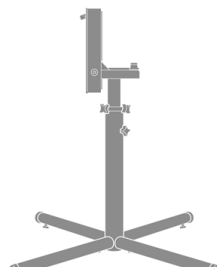

Adjustable Ht. & Tilt Top Adjustable Height / Tilt Top

Table Base - Pedestal X
Base, Small, Adjustable
Height Plus Tilt Top
Model: TBL24AT
20.5W 20.5D 28.5H

Table Base - Pedestal X
Base, Medium, Adjustable
Height Plus Tilt Top
Model: TBL32AT
32W 32D 28.5H

Table Base - Pedestal X
Base, Large, Adjustable
Height Plus Tilt Top
Model: TBL40AT
35.88W 35.88D 28.5H

Table Base - Adjustable
Height, Plus Tilt Top, Center
Transport Base System,
Brown
Model: TBLST\601\606
37.5W 37.5D 27.75H

Table Base - Adjustable
Height, Plus Tilt Top, Center
Transport Base System,
Black
Model: TBLST\603\606
37.5W 37.5D 27.75H