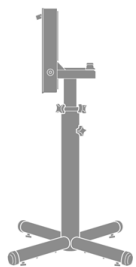

Adjustable Ht. & Tilt Top Adjustable Height / Tilt Top

Table Base - Pedestal X
Base, Small, Adjustable
Height Plus Tilt Top
Model: TBL24AT
20.5W 20.5D 28.5H

Table Base - Pedestal X
Base, Medium, Adjustable
Height Plus Tilt Top
Model: TBL32AT
32W 32D 28.5H

Table Base - Pedestal X
Base, Large, Adjustable
Height Plus Tilt Top
Model: TBL40AT
35.88W 35.88D 28.5H

Table Base - Adjustable
Height, Plus Tilt Top, Center
Transport Base System,
Brown
Model: TBLST\601\606
37.5W 37.5D 27.75H

Table Base - Adjustable
Height, Plus Tilt Top, Center
Transport Base System,
Black
Model: TBLST\603\606
37.5W 37.5D 27.75H