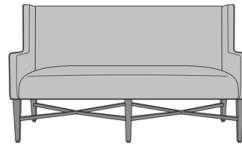

Antillo Bench

Antillo Bench - 60"W
Model: ANB11
60W 25D 38H
24AH

Antillo Bench - 48"W
Model: ANB21
48W 25D 38H
24AH

Antillo Bench - 66"W
Model: ANB31
66W 25D 38H
24AH

Antillo Bench - 80"W
Model: ANB41
80W 25D 38H
24AH

Antillo Bench, Open Back -
48"W, Armless, without
Pillows, without Piping
Model: ANBNBA000
48W 20D 19H

Antillo Bench, Open Back -
48"W, Armless, without
Pillows, with Piping
Model: ANBNBA001
48W 20D 19H

Antillo Bench, Open Back -
48"W, Upholstered Arm
without Arm Caps, without
Pillows, without Piping
Model: ANBNBA100
48W 20D 23H
23AH

Antillo Bench, Open Back -
48"W, Upholstered Arm
without Arm Caps, without
Pillows, with Piping
Model: ANBNBA101
48W 20D 23H
23AH

Antillo Bench, Open Back -
48"W, Upholstered Arm
without Arm Caps, with
Pillows, without Piping
Model: ANBNBA110
48W 20D 23H
23AH

Antillo Bench, Open Back -
48"W, Upholstered Arm
without Arm Caps, with
Pillows, with Piping
Model: ANBNBA111
48W 20D 23H
23AH