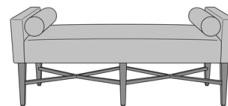

Antillo Bench, Open Back -
48"W, Upholstered Arm with
Arm Caps, with Pillows,
without Piping
Model: ANBNBA210
48W 20D 23H
23AH

Antillo Bench, Open Back -
48"W, Upholstered Arm with
Arm Caps, with Pillows, with
Piping
Model: ANBNBA211
48W 20D 23H
23AH

Antillo Bench, Open Back -
60"W, Armless, without
Pillows, without Piping
Model: ANBNBB000
60W 20D 13.2H

Antillo Bench, Open Back -
60"W, Armless, without
Pillows, with Piping
Model: ANBNBB001
60W 20D 13.2H

Antillo Bench, Open Back -
60"W, Upholstered Arm
without Arm Caps, without
Pillows, without Piping
Model: ANBNBB100
60W 20D 23H
23AH

Antillo Bench, Open Back -
60"W, Upholstered Arm
without Arm Caps, without
Pillows, with Piping
Model: ANBNBB101
60W 20D 23H
23AH