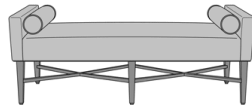

Antillo Bench, Open Back -
60"W, Upholstered Arm with
Arm Caps, without Pillows,
without Piping
Model: ANBNBB200
60W 20D 23H
23AH

Antillo Bench, Open Back -
60"W, Upholstered Arm with
Arm Caps, without Pillows,
with Piping
Model: ANBNBB201
60W 20D 23H
23AH

Antillo Bench, Open Back -
60"W, Upholstered Arm with
Arm Caps, with Pillows,
without Piping
Model: ANBNBB210
60W 20D 23H
23AH

Antillo Bench, Open Back -
60"W, Upholstered Arm with
Arm Caps, with Pillows, with
Piping
Model: ANBNBB211
60W 20D 23H
23AH

Antillo Bench, Open Back -
66"W, Armless, without
Pillows, without Piping
Model: ANBNBC000
66W 20D 19H

Antillo Bench, Open Back -
66"W, Armless, without
Pillows, with Piping
Model: ANBNBC001
66W 20D 19H

Antillo Bench, Open Back -
66"W, Upholstered Arm
without Arm Caps, without
Pillows, without Piping
Model: ANBNBC100
66W 20D 23H
23AH

Antillo Bench, Open Back -
66"W, Upholstered Arm
without Arm Caps, without
Pillows, with Piping
Model: ANBNBC101
66W 20D 23H
23AH

Antillo Bench, Open Back -
66"W, Upholstered Arm with
Arm Caps, without Pillows,
without Piping
Model: ANBNBC200
66W 20D 23H
23AH

Antillo Bench, Open Back -
66"W, Upholstered Arm with
Arm Caps, without Pillows,
with Piping
Model: ANBNBC201
66W 20D 23H
23AH