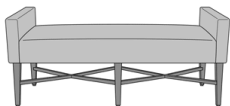

Antillo Bench, Open Back -
48"W, Upholstered Arm with
Arm Caps, without Pillows,
without Piping
Model: ANBNBA200
48W 20D 23H
23AH

Antillo Bench, Open Back -
48"W, Upholstered Arm with
Arm Caps, without Pillows,
with Piping
Model: ANBNBA201
48W 20D 23H
23AH

Antillo Bench, Open Back -
48"W, Upholstered Arm with
Arm Caps, with Pillows,
without Piping
Model: ANBNBA210
48W 20D 23H
23AH

Antillo Bench, Open Back -
48"W, Upholstered Arm with
Arm Caps, with Pillows, with
Piping
Model: ANBNBA211
48W 20D 23H
23AH

Antillo Bench, Open Back -
60"W, Armless, without
Pillows, without Piping
Model: ANBNBB000
60W 20D 13.2H

Antillo Bench, Open Back -
60"W, Armless, without
Pillows, with Piping
Model: ANBNBB001
60W 20D 13.2H