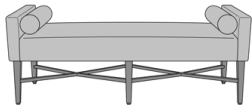

Antillo Bench, Open Back -
66"W, Armless, without
Pillows, without Piping
Model: ANBNBC000
66W 20D 19H

Antillo Bench, Open Back -
66"W, Armless, without
Pillows, with Piping
Model: ANBNBC001
66W 20D 19H

Antillo Bench, Open Back -
66"W, Upholstered Arm
without Arm Caps, without
Pillows, without Piping
Model: ANBNBC100
66W 20D 23H
23AH

Antillo Bench, Open Back -
66"W, Upholstered Arm
without Arm Caps, without
Pillows, with Piping
Model: ANBNBC101
66W 20D 23H
23AH