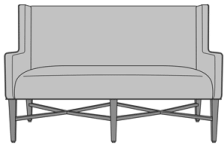

Antillo Bench

Antillo Bench - 60"W
Model: ANB11
60W 25D 38H
24AH

Antillo Bench - 48"W
Model: ANB21
48W 25D 38H
24AH

Antillo Bench - 66"W
Model: ANB31
66W 25D 38H
24AH

Antillo Bench - 80"W
Model: ANB41
80W 25D 38H
24AH

Antillo Bench, Open Back -
48"W, Armless, without
Pillows, without Piping
Model: ANBNBA000
48W 20D 19H

Antillo Bench, Open Back -
48"W, Armless, without
Pillows, with Piping
Model: ANBNBA001
48W 20D 19H

Antillo Bench, Open Back -
48"W, Upholstered Arm
without Arm Caps, without
Pillows, without Piping
Model: ANBNBA100
48W 20D 23H
23AH

Antillo Bench, Open Back -
48"W, Upholstered Arm
without Arm Caps, without
Pillows, with Piping
Model: ANBNBA101
48W 20D 23H
23AH