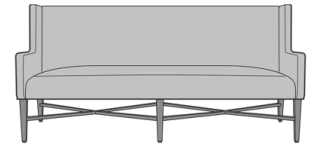

Antillo Bench

Antillo Bench - 60"W
Model: ANB11
60W 25D 38H
24AH

Antillo Bench - 48"W
Model: ANB21
48W 25D 38H
24AH

Antillo Bench - 66"W
Model: ANB31
66W 25D 38H
24AH

Antillo Bench - 80"W
Model: ANB41
80W 25D 38H
24AH

Antillo Bench, Open Back -
48"W, Armless, without
Pillows, without Piping
Model: ANBNBA000
48W 20D 19H

Antillo Bench, Open Back -
48"W, Armless, without
Pillows, with Piping
Model: ANBNBA001
48W 20D 19H

Antillo Bench, Open Back -
48"W, Upholstered Arm
without Arm Caps, without
Pillows, without Piping
Model: ANBNBA100
48W 20D 23H
23AH

Antillo Bench, Open Back -
48"W, Upholstered Arm
without Arm Caps, without
Pillows, with Piping
Model: ANBNBA101
48W 20D 23H
23AH

Antillo Bench, Open Back -
48"W, Upholstered Arm
without Arm Caps, with
Pillows, without Piping
Model: ANBNBA110
48W 20D 23H
23AH

Antillo Bench, Open Back -
48"W, Upholstered Arm
without Arm Caps, with
Pillows, with Piping
Model: ANBNBA111
48W 20D 23H
23AH