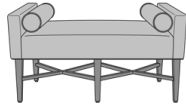

Antillo Bench

Antillo Bench - 60"W
Model: ANB11
60W 25D 38H
24AH

Antillo Bench - 48"W
Model: ANB21
48W 25D 38H
24AH

Antillo Bench - 66"W
Model: ANB31
66W 25D 38H
24AH

Antillo Bench - 80"W
Model: ANB41
80W 25D 38H
24AH

Antillo Bench, Open Back -
48"W, Armless, without
Pillows, without Piping
Model: ANBNBA000
48W 20D 19H

Antillo Bench, Open Back -
48"W, Armless, without
Pillows, with Piping
Model: ANBNBA001
48W 20D 19H

Antillo Bench, Open Back -
48"W, Upholstered Arm
without Arm Caps, without
Pillows, without Piping
Model: ANBNBA100
48W 20D 23H
23AH

Antillo Bench, Open Back -
48"W, Upholstered Arm
without Arm Caps, without
Pillows, with Piping
Model: ANBNBA101
48W 20D 23H
23AH

Antillo Bench, Open Back -
48"W, Upholstered Arm
without Arm Caps, with
Pillows, without Piping
Model: ANBNBA110
48W 20D 23H
23AH

Antillo Bench, Open Back -
48"W, Upholstered Arm
without Arm Caps, with
Pillows, with Piping
Model: ANBNBA111
48W 20D 23H
23AH