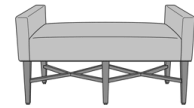

Antillo Bench

Antillo Bench - 60"W
Model: ANB11
60W 25D 38H
24AH

Antillo Bench - 48"W
Model: ANB21
48W 25D 38H
24AH

Antillo Bench - 66"W
Model: ANB31
66W 25D 38H
24AH

Antillo Bench - 80"W
Model: ANB41
80W 25D 38H
24AH

Antillo Bench, Open Back -
48"W, Armless, without
Pillows, without Piping
Model: ANBNBA000
48W 20D 19H

Antillo Bench, Open Back -
48"W, Armless, without
Pillows, with Piping
Model: ANBNBA001
48W 20D 19H

Antillo Bench, Open Back -
48"W, Upholstered Arm
without Arm Caps, without
Pillows, without Piping
Model: ANBNBA100
48W 20D 23H
23AH

Antillo Bench, Open Back -
48"W, Upholstered Arm
without Arm Caps, without
Pillows, with Piping
Model: ANBNBA101
48W 20D 23H
23AH