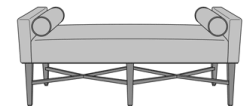

Antillo Bench, Open Back -
48"W, Upholstered Arm
without Arm Caps, with
Pillows, without Piping
Model: ANBNBA110
48W 20D 23H
23AH

Antillo Bench, Open Back -
48"W, Upholstered Arm
without Arm Caps, with
Pillows, with Piping
Model: ANBNBA111
48W 20D 23H
23AH

Antillo Bench, Open Back -
48"W, Upholstered Arm with
Arm Caps, without Pillows,
without Piping
Model: ANBNBA200
48W 20D 23H
23AH

Antillo Bench, Open Back -
48"W, Upholstered Arm with
Arm Caps, without Pillows,
with Piping
Model: ANBNBA201
48W 20D 23H
23AH

Antillo Bench, Open Back -
48"W, Upholstered Arm with
Arm Caps, with Pillows,
without Piping
Model: ANBNBA210
48W 20D 23H
23AH

Antillo Bench, Open Back -
48"W, Upholstered Arm with
Arm Caps, with Pillows, with
Piping
Model: ANBNBA211
48W 20D 23H
23AH

Antillo Bench, Open Back -
60"W, Armless, without
Pillows, without Piping
Model: ANBNBB000
60W 20D 13.2H

Antillo Bench, Open Back -
60"W, Armless, without
Pillows, with Piping
Model: ANBNBB001
60W 20D 13.2H