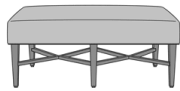

Antillo Bench

Antillo Bench - 60"W
Model: ANB11
60W 25D 38H
24AH

Antillo Bench - 48"W
Model: ANB21
48W 25D 38H
24AH

Antillo Bench - 66"W
Model: ANB31
66W 25D 38H
24AH

Antillo Bench - 80"W
Model: ANB41
80W 25D 38H
24AH

Antillo Bench, Open Back -
48"W, Armless, without
Pillows, without Piping
Model: ANBNBA000
48W 20D 19H

Antillo Bench, Open Back -
48"W, Armless, without
Pillows, with Piping
Model: ANBNBA001
48W 20D 19H

Antillo Bench, Open Back -
48"W, Upholstered Arm
without Arm Caps, without
Pillows, without Piping
Model: ANBNBA100
48W 20D 23H
23AH

Antillo Bench, Open Back -
48"W, Upholstered Arm
without Arm Caps, without
Pillows, with Piping
Model: ANBNBA101
48W 20D 23H
23AH