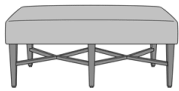

Antillo Bench

Antillo Bench - 60"W
Model: ANB11
60W 25D 38H
24AH

Antillo Bench - 48"W
Model: ANB21
48W 25D 38H
24AH

Antillo Bench - 66"W
Model: ANB31
66W 25D 38H
24AH

Antillo Bench - 80"W
Model: ANB41
80W 25D 38H
24AH

Antillo Bench, Open Back -
48"W, Armless, without
Pillows, without Piping
Model: ANBNBA000
48W 20D 19H

Antillo Bench, Open Back -
48"W, Armless, without
Pillows, with Piping
Model: ANBNBA001
48W 20D 19H

Antillo Bench, Open Back -
48"W, Upholstered Arm
without Arm Caps, without
Pillows, without Piping
Model: ANBNBA100
48W 20D 23H
23AH

Antillo Bench, Open Back -
48"W, Upholstered Arm
without Arm Caps, without
Pillows, with Piping
Model: ANBNBA101
48W 20D 23H
23AH