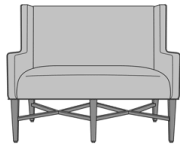

Antillo Bench

Antillo Bench - 60"W
Model: ANB11
60W 25D 38H
24AH

Antillo Bench - 48"W
Model: ANB21
48W 25D 38H
24AH

Antillo Bench - 66"W
Model: ANB31
66W 25D 38H
24AH

Antillo Bench - 80"W
Model: ANB41
80W 25D 38H
24AH

Antillo Bench, Open Back -
48"W, Armless, without
Pillows, without Piping
Model: ANBNBA000
48W 20D 19H

Antillo Bench, Open Back -
48"W, Armless, without
Pillows, with Piping
Model: ANBNBA001
48W 20D 19H

Antillo Bench, Open Back -
48"W, Upholstered Arm
without Arm Caps, without
Pillows, without Piping
Model: ANBNBA100
48W 20D 23H
23AH

Antillo Bench, Open Back -
48"W, Upholstered Arm
without Arm Caps, without
Pillows, with Piping
Model: ANBNBA101
48W 20D 23H
23AH