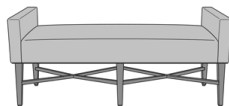

Antillo Bench, Open Back -
48"W, Upholstered Arm
without Arm Caps, with
Pillows, without Piping
Model: ANBNBA110
48W 20D 23H
23AH

Antillo Bench, Open Back -
48"W, Upholstered Arm
without Arm Caps, with
Pillows, with Piping
Model: ANBNBA111
48W 20D 23H
23AH

Antillo Bench, Open Back -
48"W, Upholstered Arm with
Arm Caps, without Pillows,
without Piping
Model: ANBNBA200
48W 20D 23H
23AH

Antillo Bench, Open Back -
48"W, Upholstered Arm with
Arm Caps, without Pillows,
with Piping
Model: ANBNBA201
48W 20D 23H
23AH

Antillo Bench, Open Back -
48"W, Upholstered Arm with
Arm Caps, with Pillows,
without Piping
Model: ANBNBA210
48W 20D 23H
23AH

Antillo Bench, Open Back -
48"W, Upholstered Arm with
Arm Caps, with Pillows, with
Piping
Model: ANBNBA211
48W 20D 23H
23AH

Antillo Bench, Open Back -
60"W, Armless, without
Pillows, without Piping
Model: ANBNBB000
60W 20D 13.2H

Antillo Bench, Open Back -
60"W, Armless, without
Pillows, with Piping
Model: ANBNBB001
60W 20D 13.2H