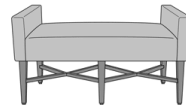

Antillo Bench

Antillo Bench - 60"W
Model: ANB11
60W 25D 38H
24AH

Antillo Bench - 48"W
Model: ANB21
48W 25D 38H
24AH

Antillo Bench - 66"W
Model: ANB31
66W 25D 38H
24AH

Antillo Bench - 80"W
Model: ANB41
80W 25D 38H
24AH

Antillo Bench, Open Back -
48"W, Armless, without
Pillows, without Piping
Model: ANBNBA000
48W 20D 19H

Antillo Bench, Open Back -
48"W, Armless, without
Pillows, with Piping
Model: ANBNBA001
48W 20D 19H

Antillo Bench, Open Back -
48"W, Upholstered Arm
without Arm Caps, without
Pillows, without Piping
Model: ANBNBA100
48W 20D 23H
23AH

Antillo Bench, Open Back -
48"W, Upholstered Arm
without Arm Caps, without
Pillows, with Piping
Model: ANBNBA101
48W 20D 23H
23AH