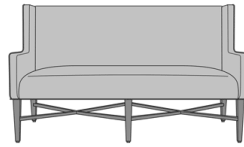

Antillo Bench

Antillo Bench - 60"W
Model: ANB11
60W 25D 38H
24AH

Antillo Bench - 48"W
Model: ANB21
48W 25D 38H
24AH

Antillo Bench - 66"W
Model: ANB31
66W 25D 38H
24AH

Antillo Bench - 80"W
Model: ANB41
80W 25D 38H
24AH

Antillo Bench, Open Back -
48"W, Armless, without
Pillows, without Piping
Model: ANBNBA000
48W 20D 19H

Antillo Bench, Open Back -
48"W, Armless, without
Pillows, with Piping
Model: ANBNBA001
48W 20D 19H

Antillo Bench, Open Back -
48"W, Upholstered Arm
without Arm Caps, without
Pillows, without Piping
Model: ANBNBA100
48W 20D 23H
23AH

Antillo Bench, Open Back -
48"W, Upholstered Arm
without Arm Caps, without
Pillows, with Piping
Model: ANBNBA101
48W 20D 23H
23AH