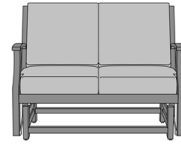

Arezzo Dining Table - 48"
Round with Center
Grommet, Standard Height
Model: ARH1S
48W 48D 29.75H

Arezzo Dining Table - 48"
Round with Center
Grommet, Wheelchair
Height
Model: ARH1W
48W 48D 31.75H

Arezzo Dining Table - 36"
Round with Center
Grommet, Standard Height
Model: ARJ1S
36W 36D 29.75H

Arezzo Dining Table - 36"
Round with Center
Grommet, Wheelchair
Height
Model: ARJ1W
36W 36D 31.75H

Arezzo Gliders

Arezzo Glider Lounge Chair,
Back & Seat Cushions
without Piping

Model: AREG1

28W 33.5D 38.5H

27AH

Arezzo Glider Lounge Chair,
Back & Seat Cushions with
Piping

Model: AREG1P

28W 33.5D 38.5H

27AH

Arezzo Glider Love Seat,
Back & Seat Cushions
without Piping

Model: AREG2

54W 33.5D 38.5H

27AH

Arezzo Glider Love Seat,
Back & Seat Cushions with
Piping

Model: AREG2P

54W 33.5D 38.5H

27AH

Arezzo Lounge Chairs

Arezzo Lounge Chair, Back & Seat Cushions without Piping

Model: AREL1