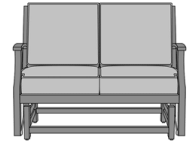

Arezzo Dining Table - 36"
Round with Center
Grommet, Wheelchair
Height
Model: ARJ1W
36W 36D 31.75H

Arezzo Gliders

Arezzo Glider Lounge Chair,
Back & Seat Cushions
without Piping

Model: AREG1

28W 33.5D 38.5H

27AH

Arezzo Glider Lounge Chair,
Back & Seat Cushions with
Piping

Model: AREG1P

28W 33.5D 38.5H

27AH

Arezzo Glider Love Seat,
Back & Seat Cushions
without Piping

Model: AREG2

54W 33.5D 38.5H

27AH

Arezzo Glider Love Seat,
Back & Seat Cushions with
Piping

Model: AREG2P

54W 33.5D 38.5H

27AH

Arezzo Lounge Chairs

Arezzo Lounge Chair, Back & Seat Cushions without Piping

Model: AREL1