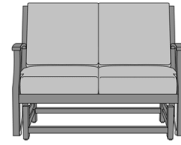

Arezzo Dining Table - 36"
Round with Center
Grommet, Standard Height
Model: ARJ1S
36W 36D 29.75H

Arezzo Dining Table - 36"
Round with Center
Grommet, Wheelchair
Height
Model: ARJ1W
36W 36D 31.75H

Arezzo Gliders

Arezzo Glider Lounge Chair,
Back & Seat Cushions
without Piping

Model: AREG1

28W 33.5D 38.5H

27AH

Arezzo Glider Lounge Chair,
Back & Seat Cushions with
Piping

Model: AREG1P

28W 33.5D 38.5H

27AH