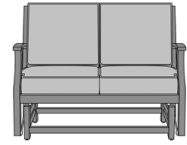

Arezzo Glider Love Seat,
Back & Seat Cushions with
Piping

Model: AREG2P

54W 33.5D 38.5H

27AH