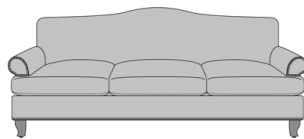

Asti Sofa, Nail Head Detail Arms & Base
Model: AST36Q3
84W 31D 37H
23.5AH