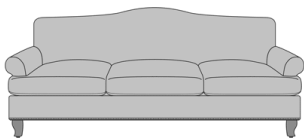

Asti Sofa, Nail Head Detail Base
Model: AST36Q2
84W 31D 37H
23.5AH