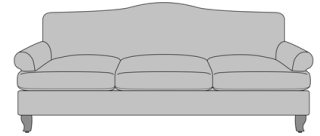

Asti Lounge

Asti Love Seat, without Nail Head Detail
Model: AST26Q1
61W 31D 37H
23.5AH

Asti Love Seat, Nail Head Detail Base
Model: AST26Q2
61W 31D 37H
23.5AH

Asti Love Seat, Nail Head Detail Arms & Base
Model: AST26Q3
61W 31D 37H
23.5AH