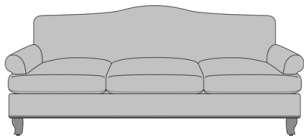

Asti Sofa, Nail Head Detail Base
Model: AST36Q2
84W 31D 37H
23.5AH