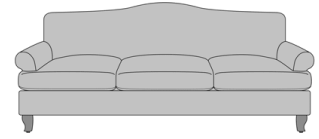

Asti Lounge

Asti Love Seat, without Nail Head Detail
Model: AST26Q1
61W 31D 37H
23.5AH

Asti Love Seat, Nail Head Detail Base
Model: AST26Q2
61W 31D 37H
23.5AH

Asti Love Seat, Nail Head Detail Arms & Base
Model: AST26Q3
61W 31D 37H
23.5AH