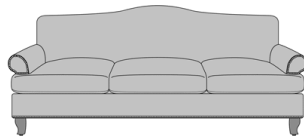

Asti Sofa, Nail Head Detail Arms & Base
Model: AST36Q3
84W 31D 37H
23.5AH