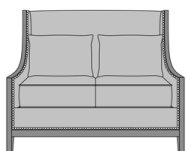

Bellamonte Love Seat, Arm
21"H, with Nail Head Detail
Model: BEL2A21
52.5W 32.5D 40H
21AH