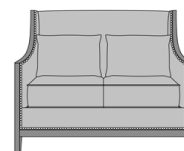

## Bellamonte Lounge

Bellamonte Lounge Chair,  
Arm 21"H, without Nail Head  
Detail  
Model: BEL1A11  
28.5W 32.5D 40H  
21AH

Bellamonte Lounge Chair,  
Arm 21"H, with Nail Head  
Detail  
Model: BEL1A21  
28.5W 32.5D 40H  
21AH

Bellamonte Lounge Chair,  
Arm 25"H, without Nail Head  
Detail  
Model: BEL1B11  
28.5W 32.5D 40H  
25AH

Bellamonte Lounge Chair,  
Arm 25"H, with Nail Head  
Detail  
Model: BEL1B21  
28.5W 32.5D 40H  
25AH

Bellamonte Love Seat, Arm  
21"H, without Nail Head  
Detail  
Model: BEL2A11  
52.5W 32.5D 40H  
21AH

Bellamonte Love Seat, Arm  
21"H, with Nail Head Detail  
Model: BEL2A21  
52.5W 32.5D 40H  
21AH

Bellamonte Love Seat, Arm  
25"H, without Nail Head  
Detail  
Model: BEL2B11  
52.5W 32.5D 40H  
25AH