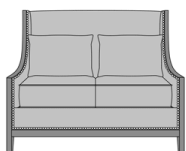

Bellamonte Lounge

Bellamonte Lounge Chair,
Arm 21"H, without Nail Head
Detail
Model: BEL1A11
28.5W 32.5D 40H
21AH

Bellamonte Lounge Chair,
Arm 21"H, with Nail Head
Detail
Model: BEL1A21
28.5W 32.5D 40H
21AH

Bellamonte Lounge Chair,
Arm 25"H, without Nail Head
Detail
Model: BEL1B11
28.5W 32.5D 40H
25AH

Bellamonte Lounge Chair,
Arm 25"H, with Nail Head
Detail
Model: BEL1B21
28.5W 32.5D 40H
25AH

Bellamonte Love Seat, Arm
21"H, without Nail Head
Detail
Model: BEL2A11
52.5W 32.5D 40H
21AH