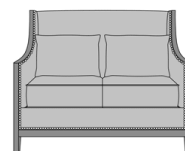

Bellamonte Love Seat, Arm
25"H, with Nail Head Detail
Model: BEL2B21
52.5W 32.5D 40H
25AH