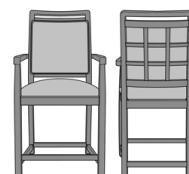

## Bellariva Bar / Counter Stool

Bellariva Bar Stool, Modern Arm, Showframe, without Lattice  
Model: BLS212A  
23W 23D 47.5H  
35.5AH

Bellariva Bar Stool, Modern Arm, Showframe, with Lattice  
Model: BLS212B  
23W 23D 47.5H  
35.5AH

Bellariva Bar Stool, Modern Arm, Showframe with Handgrip, without Lattice  
Model: BLS214A  
23W 23D 47.5H  
35.5AH

Bellariva Bar Stool, Modern Arm, Showframe with Handgrip, with Lattice  
Model: BLS214B  
23W 23D 47.5H  
35.5AH

Bellariva Counter Stool, Modern Arm, Showframe, without Lattice  
Model: BLS112A  
23W 23D 42H  
30AH

Bellariva Counter Stool, Modern Arm, Showframe, with Lattice  
Model: BLS112B  
23W 23D 42H  
30AH

Bellariva Counter Stool, Modern Arm, Showframe with Handgrip, without Lattice  
Model: BLS114A  
23W 23D 42H  
30AH