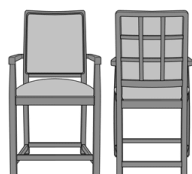

## Bellariva Bar / Counter Stool

Bellariva Bar Stool, Modern Arm, Showframe, without Lattice  
Model: BLS212A  
23W 23D 47.5H  
35.5AH

Bellariva Bar Stool, Modern Arm, Showframe, with Lattice  
Model: BLS212B  
23W 23D 47.5H  
35.5AH

Bellariva Bar Stool, Modern Arm, Showframe with Handgrip, without Lattice  
Model: BLS214A  
23W 23D 47.5H  
35.5AH

Bellariva Bar Stool, Modern Arm, Showframe with Handgrip, with Lattice  
Model: BLS214B  
23W 23D 47.5H  
35.5AH

Bellariva Counter Stool, Modern Arm, Showframe, without Lattice  
Model: BLS112A  
23W 23D 42H  
30AH

Bellariva Counter Stool, Modern Arm, Showframe, with Lattice  
Model: BLS112B  
23W 23D 42H  
30AH

Bellariva Counter Stool, Modern Arm, Showframe with Handgrip, without Lattice  
Model: BLS114A  
23W 23D 42H  
30AH

Bellariva Counter Stool, Modern Arm, Showframe with Handgrip, with Lattice  
Model: BLS114B  
23W 23D 42H  
30AH