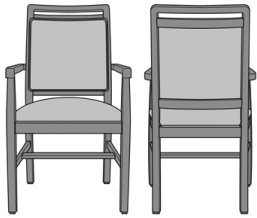

Bellariva Dining Chair,
Modern Arm, Showframe
with Handgrip, without
Lattice, Back 40"H
Model: BLD14A1
24W 26.5D 40H
25.5AH