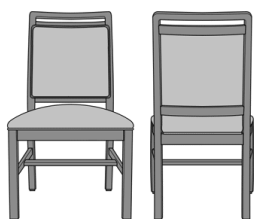

Bellariva Dining

Bellariva Side Chair,
Armless, Showframe,
without Lattice, Back 40"H
Model: BLD02A1
24W 26.5D 40H

Bellariva Side Chair,
Armless, Showframe,
without Lattice, Back 37"H
Model: BLD02A2
24W 26.5D 37H

Bellariva Side Chair,
Armless, Showframe, with
Lattice, Back 40"H
Model: BLD02B1
24W 26.5D 40H

Bellariva Side Chair,
Armless, Showframe, with
Lattice, Back 37"H
Model: BLD02B2
24W 26.5D 37H

Bellariva Side Chair,
Armless, Showframe with
Handgrip, without Lattice,
Back 40"H
Model: BLD04A1
24W 26.5D 40H

Bellariva Side Chair,
Armless, Showframe with
Handgrip, without Lattice,
Back 37"H
Model: BLD04A2
24W 26.5D 37H

Bellariva Side Chair,
Armless, Showframe with
Handgrip, with Lattice, Back
40"H
Model: BLD04B1
24W 26.5D 40H

Bellariva Side Chair,
Armless, Showframe with
Handgrip, with Lattice, Back
37"H
Model: BLD04B2
24W 26.5D 37H

Bellariva Dining Chair,
Modern Arm, Showframe,
without Lattice, Back 40"H
Model: BLD12A1
24W 26.5D 40H
25.5AH