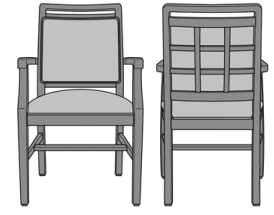

Bellariva Dining Chair,
Curved Arm, Showframe
with Handgrip, with Lattice,
Back 37"H
Model: BLD24B2
24W 25D 37H
25.5AH