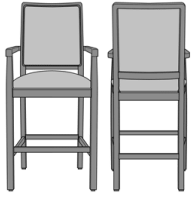

Bellariva Bar / Counter Stool

Bellariva Bar Stool, Modern Arm, Showframe, without Lattice

Model: BLS212A

23W 23D 47.5H

35.5AH