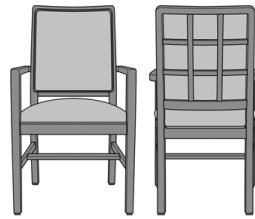

Bellariva Dining Chair,
Angled Arm, Showframe,
with Lattice, Back 40"H
Model: BLD32B1
24W 25D 40H
25.5AH