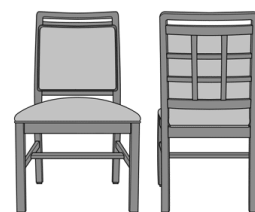

Bellariva Dining

Bellariva Side Chair,
Armless, Showframe,
without Lattice, Back 40"H
Model: BLD02A1
24W 26.5D 40H

Bellariva Side Chair,
Armless, Showframe,
without Lattice, Back 37"H
Model: BLD02A2
24W 26.5D 37H

Bellariva Side Chair,
Armless, Showframe, with
Lattice, Back 40"H
Model: BLD02B1
24W 26.5D 40H

Bellariva Side Chair,
Armless, Showframe, with
Lattice, Back 37"H
Model: BLD02B2
24W 26.5D 37H

Bellariva Side Chair,
Armless, Showframe with
Handgrip, without Lattice,
Back 40"H
Model: BLD04A1
24W 26.5D 40H

Bellariva Side Chair,
Armless, Showframe with
Handgrip, without Lattice,
Back 37"H
Model: BLD04A2
24W 26.5D 37H

Bellariva Side Chair,
Armless, Showframe with
Handgrip, with Lattice, Back
40"H
Model: BLD04B1
24W 26.5D 40H

Bellariva Side Chair,
Armless, Showframe with
Handgrip, with Lattice, Back
37"H
Model: BLD04B2
24W 26.5D 37H

Bellariva Dining Chair,
Modern Arm, Showframe,
without Lattice, Back 40"H
Model: BLD12A1
24W 26.5D 40H
25.5AH