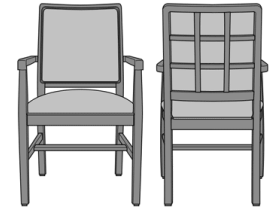

Bellariva Side Chair,
Armless, Showframe, with
Lattice, Back 40"H
Model: BLD02B1
24W 26.5D 40H

Bellariva Side Chair,
Armless, Showframe, with
Lattice, Back 37"H
Model: BLD02B2
24W 26.5D 37H

Bellariva Side Chair,
Armless, Showframe with
Handgrip, without Lattice,
Back 40"H
Model: BLD04A1
24W 26.5D 40H

Bellariva Side Chair,
Armless, Showframe with
Handgrip, without Lattice,
Back 37"H
Model: BLD04A2
24W 26.5D 37H

Bellariva Side Chair,
Armless, Showframe with
Handgrip, with Lattice, Back
40"H
Model: BLD04B1
24W 26.5D 40H

Bellariva Side Chair,
Armless, Showframe with
Handgrip, with Lattice, Back
37"H
Model: BLD04B2
24W 26.5D 37H

Bellariva Dining Chair,
Modern Arm, Showframe,
without Lattice, Back 40"H
Model: BLD12A1
24W 26.5D 40H
25.5AH

Bellariva Dining Chair,
Modern Arm, Showframe,
without Lattice, Back 37"H
Model: BLD12A2
24W 26.5D 37H
25.5AH

Bellariva Dining Chair,
Modern Arm, Showframe,
with Lattice, Back 40"H
Model: BLD12B1
24W 26.5D 40H
25.5AH