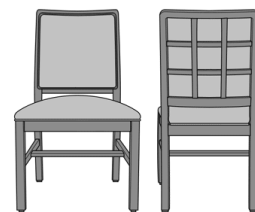

Bellariva Dining

Bellariva Side Chair,
Armless, Showframe,
without Lattice, Back 40"H
Model: BLD02A1
24W 26.5D 40H

Bellariva Side Chair,
Armless, Showframe,
without Lattice, Back 37"H
Model: BLD02A2
24W 26.5D 37H

Bellariva Side Chair,
Armless, Showframe, with
Lattice, Back 40"H
Model: BLD02B1
24W 26.5D 40H

Bellariva Side Chair,
Armless, Showframe, with
Lattice, Back 37"H
Model: BLD02B2
24W 26.5D 37H

Bellariva Side Chair,
Armless, Showframe with
Handgrip, without Lattice,
Back 40"H
Model: BLD04A1
24W 26.5D 40H

Bellariva Side Chair,
Armless, Showframe with
Handgrip, without Lattice,
Back 37"H
Model: BLD04A2
24W 26.5D 37H

Bellariva Side Chair,
Armless, Showframe with
Handgrip, with Lattice, Back
40"H
Model: BLD04B1
24W 26.5D 40H

Bellariva Side Chair,
Armless, Showframe with
Handgrip, with Lattice, Back
37"H
Model: BLD04B2
24W 26.5D 37H

Bellariva Dining Chair,
Modern Arm, Showframe,
without Lattice, Back 40"H
Model: BLD12A1
24W 26.5D 40H
25.5AH