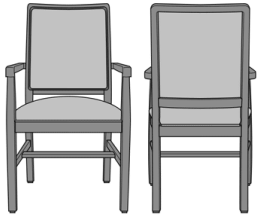

Bellariva Dining

Bellariva Side Chair,
Armless, Showframe,
without Lattice, Back 40"H
Model: BLD02A1
24W 26.5D 40H

Bellariva Side Chair,
Armless, Showframe,
without Lattice, Back 37"H
Model: BLD02A2
24W 26.5D 37H

Bellariva Side Chair,
Armless, Showframe, with
Lattice, Back 40"H
Model: BLD02B1
24W 26.5D 40H

Bellariva Side Chair,
Armless, Showframe, with
Lattice, Back 37"H
Model: BLD02B2
24W 26.5D 37H

Bellariva Side Chair,
Armless, Showframe with
Handgrip, without Lattice,
Back 40"H
Model: BLD04A1
24W 26.5D 40H

Bellariva Side Chair,
Armless, Showframe with
Handgrip, without Lattice,
Back 37"H
Model: BLD04A2
24W 26.5D 37H

Bellariva Side Chair,
Armless, Showframe with
Handgrip, with Lattice, Back
40"H
Model: BLD04B1
24W 26.5D 40H

Bellariva Side Chair,
Armless, Showframe with
Handgrip, with Lattice, Back
37"H
Model: BLD04B2
24W 26.5D 37H

Bellariva Dining Chair,
Modern Arm, Showframe,
without Lattice, Back 40"H
Model: BLD12A1
24W 26.5D 40H
25.5AH