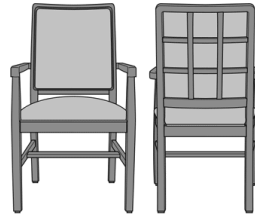

Bellariva Dining Chair,
Modern Arm, Showframe,
with Lattice, Back 40"H
Model: BLD12B1
24W 26.5D 40H
25.5AH