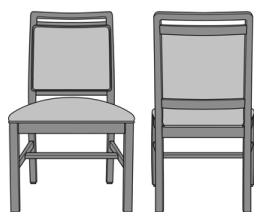

Bellariva Dining

Bellariva Side Chair,
Armless, Showframe,
without Lattice, Back 40"H
Model: BLD02A1
24W 26.5D 40H

Bellariva Side Chair,
Armless, Showframe,
without Lattice, Back 37"H
Model: BLD02A2
24W 26.5D 37H

Bellariva Side Chair,
Armless, Showframe, with
Lattice, Back 40"H
Model: BLD02B1
24W 26.5D 40H

Bellariva Side Chair,
Armless, Showframe, with
Lattice, Back 37"H
Model: BLD02B2
24W 26.5D 37H

Bellariva Side Chair,
Armless, Showframe with
Handgrip, without Lattice,
Back 40"H
Model: BLD04A1
24W 26.5D 40H

Bellariva Side Chair,
Armless, Showframe with
Handgrip, without Lattice,
Back 37"H
Model: BLD04A2
24W 26.5D 37H

Bellariva Side Chair,
Armless, Showframe with
Handgrip, with Lattice, Back
40"H
Model: BLD04B1
24W 26.5D 40H

Bellariva Side Chair,
Armless, Showframe with
Handgrip, with Lattice, Back
37"H
Model: BLD04B2
24W 26.5D 37H

Bellariva Dining Chair,
Modern Arm, Showframe,
without Lattice, Back 40"H
Model: BLD12A1
24W 26.5D 40H
25.5AH