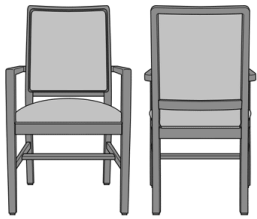

Bellariva Dining Chair,
Angled Arm, Showframe,
without Lattice, Back 40"H
Model: BLD32A1
24W 25D 40H
25.5AH