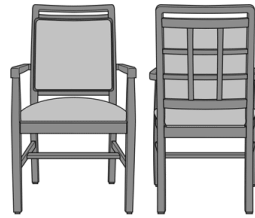

Bellariva Dining Chair,
Modern Arm, Showframe
with Handgrip, with Lattice,
Back 40"H
Model: BLD14B1
24W 26.5D 40H
25.5AH