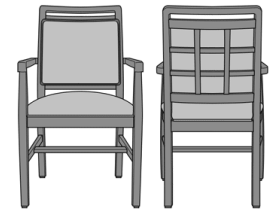

Bellariva Side Chair,
Armless, Showframe, with
Lattice, Back 40"H
Model: BLD02B1
24W 26.5D 40H

Bellariva Side Chair,
Armless, Showframe, with
Lattice, Back 37"H
Model: BLD02B2
24W 26.5D 37H

Bellariva Side Chair,
Armless, Showframe with
Handgrip, without Lattice,
Back 40"H
Model: BLD04A1
24W 26.5D 40H

Bellariva Dining Chair,
Modern Arm, Showframe,
without Lattice, Back 37"H
Model: BLD12A2
24W 26.5D 37H
25.5AH

Bellariva Dining Chair,
Modern Arm, Showframe,
with Lattice, Back 40"H
Model: BLD12B1
24W 26.5D 40H
25.5AH

Bellariva Dining Chair,
Modern Arm, Showframe,
with Lattice, Back 37"H
Model: BLD12B2
24W 26.5D 37H
25.5AH

Bellariva Dining Chair,
Modern Arm, Showframe
with Handgrip, without
Lattice, Back 40"H
Model: BLD14A1
24W 26.5D 40H
25.5AH

Bellariva Dining Chair,
Modern Arm, Showframe
with Handgrip, without
Lattice, Back 37"H
Model: BLD14A2
24W 26.5D 37H
25.5AH

Bellariva Dining Chair,
Modern Arm, Showframe
with Handgrip, with Lattice,
Back 40"H
Model: BLD14B1
24W 26.5D 40H
25.5AH