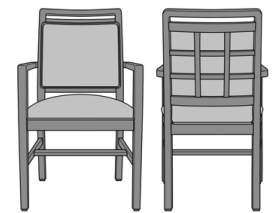

Bellariva Dining Chair,
Angled Arm, Showframe
with Handgrip, with Lattice,
Back 37"H
Model: BLD34B2
24W 25D 37H
25.5AH