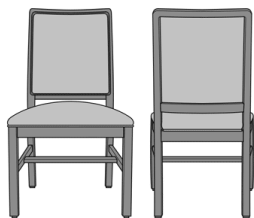

Bellariva Dining

Bellariva Side Chair,
Armless, Showframe,
without Lattice, Back 40"H
Model: BLD02A1
24W 26.5D 40H

Bellariva Side Chair,
Armless, Showframe,
without Lattice, Back 37"H
Model: BLD02A2
24W 26.5D 37H

Bellariva Side Chair,
Armless, Showframe, with
Lattice, Back 40"H
Model: BLD02B1
24W 26.5D 40H

Bellariva Side Chair,
Armless, Showframe, with
Lattice, Back 37"H
Model: BLD02B2
24W 26.5D 37H

Bellariva Side Chair,
Armless, Showframe with
Handgrip, without Lattice,
Back 40"H
Model: BLD04A1
24W 26.5D 40H

Bellariva Side Chair,
Armless, Showframe with
Handgrip, without Lattice,
Back 37"H
Model: BLD04A2
24W 26.5D 37H

Bellariva Side Chair,
Armless, Showframe with
Handgrip, with Lattice, Back
40"H
Model: BLD04B1
24W 26.5D 40H

Bellariva Side Chair,
Armless, Showframe with
Handgrip, with Lattice, Back
37"H
Model: BLD04B2
24W 26.5D 37H

Bellariva Dining Chair,
Modern Arm, Showframe,
without Lattice, Back 40"H
Model: BLD12A1
24W 26.5D 40H
25.5AH