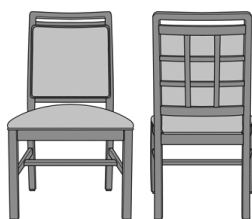

Bellariva Dining

Bellariva Side Chair,
Armless, Showframe,
without Lattice, Back 40"H
Model: BLD02A1
24W 26.5D 40H

Bellariva Side Chair,
Armless, Showframe,
without Lattice, Back 37"H
Model: BLD02A2
24W 26.5D 37H

Bellariva Side Chair,
Armless, Showframe, with
Lattice, Back 40"H
Model: BLD02B1
24W 26.5D 40H

Bellariva Side Chair,
Armless, Showframe, with
Lattice, Back 37"H
Model: BLD02B2
24W 26.5D 37H

Bellariva Side Chair,
Armless, Showframe with
Handgrip, without Lattice,
Back 40"H
Model: BLD04A1
24W 26.5D 40H

Bellariva Side Chair,
Armless, Showframe with
Handgrip, without Lattice,
Back 37"H
Model: BLD04A2
24W 26.5D 37H

Bellariva Side Chair,
Armless, Showframe with
Handgrip, with Lattice, Back
40"H
Model: BLD04B1
24W 26.5D 40H

Bellariva Side Chair,
Armless, Showframe with
Handgrip, with Lattice, Back
37"H
Model: BLD04B2
24W 26.5D 37H

Bellariva Dining Chair,
Modern Arm, Showframe,
without Lattice, Back 40"H
Model: BLD12A1
24W 26.5D 40H
25.5AH