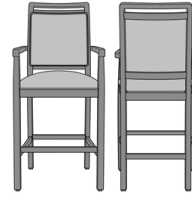

Bellariva Bar Stool, Modern Arm, Showframe with Handgrip, without Lattice

Model: BLS214A

23W 23D 47.5H

35.5AH