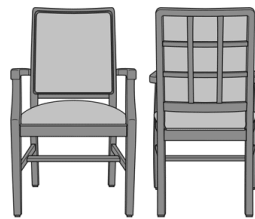

Bellariva Dining Chair,
Curved Arm, Showframe,
with Lattice, Back 40"H
Model: BLD22B1
24W 25D 40H
25.5AH