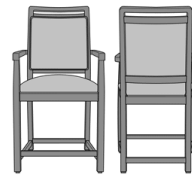

Bellariva Counter Stool, Modern Arm, Showframe with Handgrip, without Lattice

Model: BLS114A

23W 23D 42H

30AH