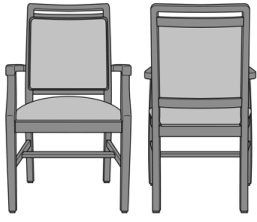

Bellariva Dining Chair,
Curved Arm, Showframe
with Handgrip, without
Lattice, Back 40"H
Model: BLD24A1
24W 25D 40H
25.5AH