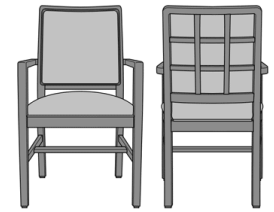

Bellariva Dining Chair,
Angled Arm, Showframe,
with Lattice, Back 37"H
Model: BLD32B2
24W 25D 37H
25.5AH