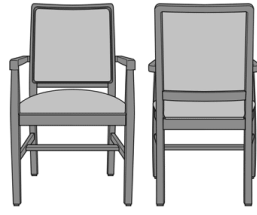

Bellariva Dining

Bellariva Side Chair,
Armless, Showframe,
without Lattice, Back 40"H
Model: BLD02A1
24W 26.5D 40H

Bellariva Side Chair,
Armless, Showframe,
without Lattice, Back 37"H
Model: BLD02A2
24W 26.5D 37H

Bellariva Side Chair,
Armless, Showframe, with
Lattice, Back 40"H
Model: BLD02B1
24W 26.5D 40H

Bellariva Side Chair,
Armless, Showframe, with
Lattice, Back 37"H
Model: BLD02B2
24W 26.5D 37H

Bellariva Side Chair,
Armless, Showframe with
Handgrip, without Lattice,
Back 40"H
Model: BLD04A1
24W 26.5D 40H

Bellariva Side Chair,
Armless, Showframe with
Handgrip, without Lattice,
Back 37"H
Model: BLD04A2
24W 26.5D 37H

Bellariva Side Chair,
Armless, Showframe with
Handgrip, with Lattice, Back
40"H
Model: BLD04B1
24W 26.5D 40H

Bellariva Side Chair,
Armless, Showframe with
Handgrip, with Lattice, Back
37"H
Model: BLD04B2
24W 26.5D 37H

Bellariva Dining Chair,
Modern Arm, Showframe,
without Lattice, Back 40"H
Model: BLD12A1
24W 26.5D 40H
25.5AH