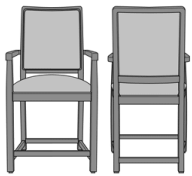

Bellariva Counter Stool, Modern Arm, Showframe, without Lattice

Model: BLS112A

23W 23D 42H

30AH