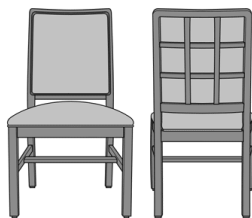

Bellariva Dining

Bellariva Side Chair,
Armless, Showframe,
without Lattice, Back 40"H
Model: BLD02A1
24W 26.5D 40H

Bellariva Side Chair,
Armless, Showframe,
without Lattice, Back 37"H
Model: BLD02A2
24W 26.5D 37H

Bellariva Side Chair,
Armless, Showframe, with
Lattice, Back 40"H
Model: BLD02B1
24W 26.5D 40H

Bellariva Side Chair,
Armless, Showframe, with
Lattice, Back 37"H
Model: BLD02B2
24W 26.5D 37H

Bellariva Side Chair,
Armless, Showframe with
Handgrip, without Lattice,
Back 40"H
Model: BLD04A1
24W 26.5D 40H

Bellariva Side Chair,
Armless, Showframe with
Handgrip, without Lattice,
Back 37"H
Model: BLD04A2
24W 26.5D 37H

Bellariva Side Chair,
Armless, Showframe with
Handgrip, with Lattice, Back
40"H
Model: BLD04B1
24W 26.5D 40H

Bellariva Side Chair,
Armless, Showframe with
Handgrip, with Lattice, Back
37"H
Model: BLD04B2
24W 26.5D 37H

Bellariva Dining Chair,
Modern Arm, Showframe,
without Lattice, Back 40"H
Model: BLD12A1
24W 26.5D 40H
25.5AH