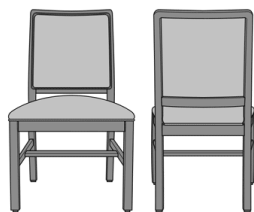

Bellariva Dining

Bellariva Side Chair,
Armless, Showframe,
without Lattice, Back 40"H
Model: BLD02A1
24W 26.5D 40H

Bellariva Side Chair,
Armless, Showframe,
without Lattice, Back 37"H
Model: BLD02A2
24W 26.5D 37H

Bellariva Side Chair,
Armless, Showframe, with
Lattice, Back 40"H
Model: BLD02B1
24W 26.5D 40H

Bellariva Side Chair,
Armless, Showframe, with
Lattice, Back 37"H
Model: BLD02B2
24W 26.5D 37H

Bellariva Side Chair,
Armless, Showframe with
Handgrip, without Lattice,
Back 40"H
Model: BLD04A1
24W 26.5D 40H

Bellariva Side Chair,
Armless, Showframe with
Handgrip, without Lattice,
Back 37"H
Model: BLD04A2
24W 26.5D 37H

Bellariva Side Chair,
Armless, Showframe with
Handgrip, with Lattice, Back
40"H
Model: BLD04B1
24W 26.5D 40H

Bellariva Side Chair,
Armless, Showframe with
Handgrip, with Lattice, Back
37"H
Model: BLD04B2
24W 26.5D 37H

Bellariva Dining Chair,
Modern Arm, Showframe,
without Lattice, Back 40"H
Model: BLD12A1
24W 26.5D 40H
25.5AH