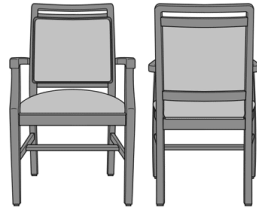

Bellariva Side Chair,
Armless, Showframe, with
Lattice, Back 40"H
Model: BLD02B1
24W 26.5D 40H

Bellariva Side Chair,
Armless, Showframe, with
Lattice, Back 37"H
Model: BLD02B2
24W 26.5D 37H

Bellariva Side Chair,
Armless, Showframe with
Handgrip, without Lattice,
Back 40"H
Model: BLD04A1
24W 26.5D 40H

Bellariva Dining Chair,
Modern Arm, Showframe
with Handgrip, with Lattice,
Back 37"H
Model: BLD14B2
24W 26.5D 37H
25.5AH

Bellariva Dining Chair,
Curved Arm, Showframe,
without Lattice, Back 40"H
Model: BLD22A1
24W 25D 40H
25.5AH

Bellariva Dining Chair,
Curved Arm, Showframe,
without Lattice, Back 37"H
Model: BLD22A2
24W 25D 37H
25.5AH

Bellariva Dining Chair,
Curved Arm, Showframe,
with Lattice, Back 40"H
Model: BLD22B1
24W 25D 40H
25.5AH

Bellariva Dining Chair,
Curved Arm, Showframe,
with Lattice, Back 37"H
Model: BLD22B2
24W 25D 37H
25.5AH

Bellariva Dining Chair,
Curved Arm, Showframe
with Handgrip, without
Lattice, Back 40"H
Model: BLD24A1
24W 25D 40H
25.5AH