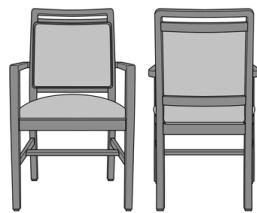

Bellariva Dining Chair,
Angled Arm, Showframe
with Handgrip, without
Lattice, Back 37"H
Model: BLD34A2
24W 25D 37H
25.5AH