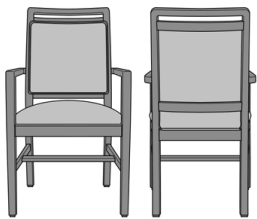

Bellariva Dining Chair,
Angled Arm, Showframe
with Handgrip, without
Lattice, Back 40"H
Model: BLD34A1
24W 25D 40H
25.5AH