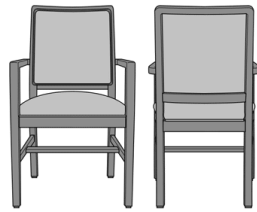

Bellariva Dining Chair,
Angled Arm, Showframe,
without Lattice, Back 37"H
Model: BLD32A2
24W 25D 37H
25.5AH