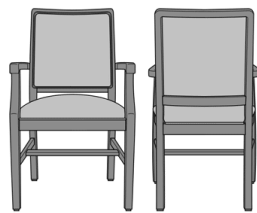

Bellariva Side Chair,
Armless, Showframe, with
Lattice, Back 40"H
Model: BLD02B1
24W 26.5D 40H

Bellariva Side Chair,
Armless, Showframe, with
Lattice, Back 37"H
Model: BLD02B2
24W 26.5D 37H

Bellariva Side Chair,
Armless, Showframe with
Handgrip, without Lattice,
Back 40"H
Model: BLD04A1
24W 26.5D 40H

Bellariva Dining Chair,
Modern Arm, Showframe,
with Lattice, Back 37"H
Model: BLD12B2
24W 26.5D 37H
25.5AH

Bellariva Dining Chair,
Modern Arm, Showframe
with Handgrip, without
Lattice, Back 40"H
Model: BLD14A1
24W 26.5D 40H
25.5AH

Bellariva Dining Chair,
Modern Arm, Showframe
with Handgrip, without
Lattice, Back 37"H
Model: BLD14A2
24W 26.5D 37H
25.5AH

Bellariva Dining Chair,
Modern Arm, Showframe
with Handgrip, with Lattice,
Back 40"H
Model: BLD14B1
24W 26.5D 40H
25.5AH

Bellariva Dining Chair,
Modern Arm, Showframe
with Handgrip, with Lattice,
Back 37"H
Model: BLD14B2
24W 26.5D 37H
25.5AH

Bellariva Dining Chair,
Curved Arm, Showframe,
without Lattice, Back 40"H
Model: BLD22A1
24W 25D 40H
25.5AH