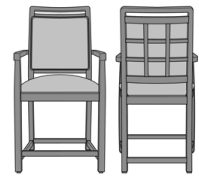

Bellariva Counter Stool, Modern Arm, Showframe with Handgrip, with Lattice

Model: BLS114B

23W 23D 42H

30AH