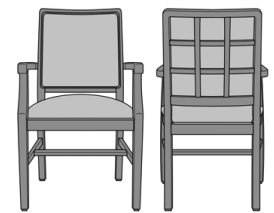

Bellariva Dining Chair,
Modern Arm, Showframe
with Handgrip, without
Lattice, Back 37"H
Model: BLD14A2
24W 26.5D 37H
25.5AH

Bellariva Dining Chair,
Modern Arm, Showframe
with Handgrip, with Lattice,
Back 40"H
Model: BLD14B1
24W 26.5D 40H
25.5AH

Bellariva Dining Chair,
Modern Arm, Showframe
with Handgrip, with Lattice,
Back 37"H
Model: BLD14B2
24W 26.5D 37H
25.5AH

Bellariva Dining Chair,
Curved Arm, Showframe,
without Lattice, Back 40"H
Model: BLD22A1
24W 25D 40H
25.5AH

Bellariva Dining Chair,
Curved Arm, Showframe,
without Lattice, Back 37"H
Model: BLD22A2
24W 25D 37H
25.5AH

Bellariva Dining Chair,
Curved Arm, Showframe,
with Lattice, Back 40"H
Model: BLD22B1
24W 25D 40H
25.5AH