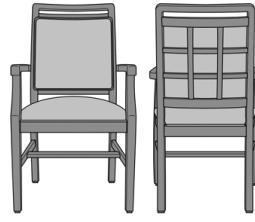

Bellariva Dining Chair,
Curved Arm, Showframe
with Handgrip, with Lattice,
Back 40"H
Model: BLD24B1
24W 25D 40H
25.5AH