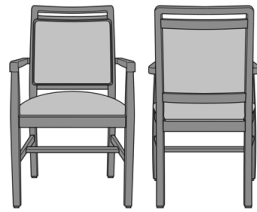

Bellariva Side Chair,
Armless, Showframe, with
Lattice, Back 40"H
Model: BLD02B1
24W 26.5D 40H

Bellariva Side Chair,
Armless, Showframe, with
Lattice, Back 37"H
Model: BLD02B2
24W 26.5D 37H

Bellariva Side Chair,
Armless, Showframe with
Handgrip, without Lattice,
Back 40"H
Model: BLD04A1
24W 26.5D 40H

Bellariva Side Chair,
Armless, Showframe with
Handgrip, with Lattice, Back
37"H
Model: BLD04B2
24W 26.5D 37H

Bellariva Dining Chair,
Modern Arm, Showframe,
without Lattice, Back 40"H
Model: BLD12A1
24W 26.5D 40H
25.5AH

Bellariva Dining Chair,
Modern Arm, Showframe,
without Lattice, Back 37"H
Model: BLD12A2
24W 26.5D 37H
25.5AH

Bellariva Dining Chair,
Modern Arm, Showframe,
with Lattice, Back 40"H
Model: BLD12B1
24W 26.5D 40H
25.5AH

Bellariva Dining Chair,
Modern Arm, Showframe,
with Lattice, Back 37"H
Model: BLD12B2
24W 26.5D 37H
25.5AH

Bellariva Dining Chair,
Modern Arm, Showframe
with Handgrip, without
Lattice, Back 40"H
Model: BLD14A1
24W 26.5D 40H
25.5AH