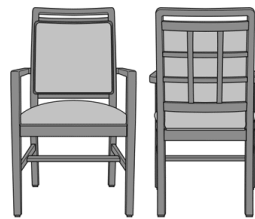

Bellariva Dining Chair,
Angled Arm, Showframe
with Handgrip, with Lattice,
Back 40"H
Model: BLD34B1
24W 25D 40H
25.5AH