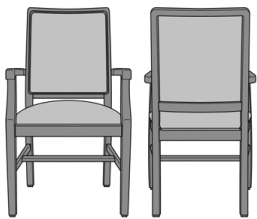

Bellariva Dining Chair,
Curved Arm, Showframe,
without Lattice, Back 40"H
Model: BLD22A1
24W 25D 40H
25.5AH