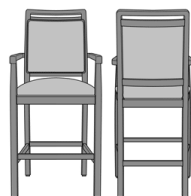

## Bellariva Bar / Counter Stool

Bellariva Bar Stool, Modern Arm, Showframe, without Lattice  
Model: BLS212A  
23W 23D 47.5H  
35.5AH

Bellariva Bar Stool, Modern Arm, Showframe, with Lattice  
Model: BLS212B  
23W 23D 47.5H  
35.5AH

Bellariva Bar Stool, Modern Arm, Showframe with Handgrip, without Lattice  
Model: BLS214A  
23W 23D 47.5H  
35.5AH

Bellariva Bar Stool, Modern Arm, Showframe with Handgrip, with Lattice  
Model: BLS214B  
23W 23D 47.5H  
35.5AH

Bellariva Counter Stool, Modern Arm, Showframe, without Lattice  
Model: BLS112A  
23W 23D 42H  
30AH

Bellariva Counter Stool, Modern Arm, Showframe, with Lattice  
Model: BLS112B  
23W 23D 42H  
30AH

Bellariva Counter Stool, Modern Arm, Showframe with Handgrip, without Lattice  
Model: BLS114A  
23W 23D 42H  
30AH

Bellariva Counter Stool, Modern Arm, Showframe with Handgrip, with Lattice  
Model: BLS114B  
23W 23D 42H  
30AH