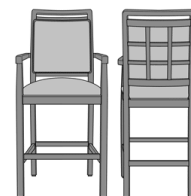

## Bellariva Bar / Counter Stool

Bellariva Bar Stool, Modern Arm, Showframe, without Lattice  
Model: BLS212A  
23W 23D 47.5H  
35.5AH

Bellariva Bar Stool, Modern Arm, Showframe, with Lattice  
Model: BLS212B  
23W 23D 47.5H  
35.5AH

Bellariva Bar Stool, Modern Arm, Showframe with Handgrip, without Lattice  
Model: BLS214A  
23W 23D 47.5H  
35.5AH

Bellariva Bar Stool, Modern Arm, Showframe with Handgrip, with Lattice  
Model: BLS214B  
23W 23D 47.5H  
35.5AH

Bellariva Counter Stool, Modern Arm, Showframe, without Lattice  
Model: BLS112A  
23W 23D 42H  
30AH

Bellariva Counter Stool, Modern Arm, Showframe, with Lattice  
Model: BLS112B  
23W 23D 42H  
30AH

Bellariva Counter Stool, Modern Arm, Showframe with Handgrip, without Lattice  
Model: BLS114A  
23W 23D 42H  
30AH

Bellariva Counter Stool, Modern Arm, Showframe with Handgrip, with Lattice  
Model: BLS114B  
23W 23D 42H  
30AH