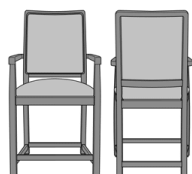

## Bellariva Bar / Counter Stool

Bellariva Bar Stool, Modern Arm, Showframe, without Lattice  
Model: BLS212A  
23W 23D 47.5H  
35.5AH

Bellariva Bar Stool, Modern Arm, Showframe, with Lattice  
Model: BLS212B  
23W 23D 47.5H  
35.5AH

Bellariva Bar Stool, Modern Arm, Showframe with Handgrip, without Lattice  
Model: BLS214A  
23W 23D 47.5H  
35.5AH

Bellariva Bar Stool, Modern Arm, Showframe with Handgrip, with Lattice  
Model: BLS214B  
23W 23D 47.5H  
35.5AH