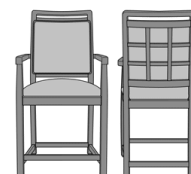

## Bellariva Bar / Counter Stool

Bellariva Bar Stool, Modern Arm, Showframe, without Lattice  
Model: BLS212A  
23W 23D 47.5H  
35.5AH

Bellariva Bar Stool, Modern Arm, Showframe, with Lattice  
Model: BLS212B  
23W 23D 47.5H  
35.5AH

Bellariva Bar Stool, Modern Arm, Showframe with Handgrip, without Lattice  
Model: BLS214A  
23W 23D 47.5H  
35.5AH

Bellariva Bar Stool, Modern Arm, Showframe with Handgrip, with Lattice  
Model: BLS214B  
23W 23D 47.5H  
35.5AH

Bellariva Counter Stool, Modern Arm, Showframe, without Lattice  
Model: BLS112A  
23W 23D 42H  
30AH

Bellariva Counter Stool, Modern Arm, Showframe, with Lattice  
Model: BLS112B  
23W 23D 42H  
30AH

Bellariva Counter Stool, Modern Arm, Showframe with Handgrip, without Lattice  
Model: BLS114A  
23W 23D 42H  
30AH