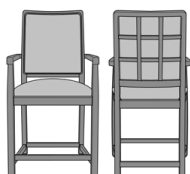

## Bellariva Bar / Counter Stool

Bellariva Bar Stool, Modern Arm, Showframe, without Lattice  
Model: BLS212A  
23W 23D 47.5H  
35.5AH

Bellariva Bar Stool, Modern Arm, Showframe, with Lattice  
Model: BLS212B  
23W 23D 47.5H  
35.5AH

Bellariva Bar Stool, Modern Arm, Showframe with Handgrip, without Lattice  
Model: BLS214A  
23W 23D 47.5H  
35.5AH

Bellariva Bar Stool, Modern Arm, Showframe with Handgrip, with Lattice  
Model: BLS214B  
23W 23D 47.5H  
35.5AH

Bellariva Counter Stool, Modern Arm, Showframe, without Lattice  
Model: BLS112A  
23W 23D 42H  
30AH

Bellariva Counter Stool, Modern Arm, Showframe, with Lattice  
Model: BLS112B  
23W 23D 42H  
30AH

Bellariva Counter Stool, Modern Arm, Showframe with Handgrip, without Lattice  
Model: BLS114A  
23W 23D 42H  
30AH