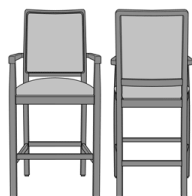

## Bellariva Bar / Counter Stool

Bellariva Bar Stool, Modern Arm, Showframe, without Lattice  
Model: BLS212A  
23W 23D 47.5H  
35.5AH

Bellariva Bar Stool, Modern Arm, Showframe, with Lattice  
Model: BLS212B  
23W 23D 47.5H  
35.5AH

Bellariva Bar Stool, Modern Arm, Showframe with Handgrip, without Lattice  
Model: BLS214A  
23W 23D 47.5H  
35.5AH

Bellariva Bar Stool, Modern Arm, Showframe with Handgrip, with Lattice  
Model: BLS214B  
23W 23D 47.5H  
35.5AH

Bellariva Counter Stool, Modern Arm, Showframe, without Lattice  
Model: BLS112A  
23W 23D 42H  
30AH

Bellariva Counter Stool, Modern Arm, Showframe, with Lattice  
Model: BLS112B  
23W 23D 42H  
30AH

Bellariva Counter Stool, Modern Arm, Showframe with Handgrip, without Lattice  
Model: BLS114A  
23W 23D 42H  
30AH

Bellariva Counter Stool, Modern Arm, Showframe with Handgrip, with Lattice  
Model: BLS114B  
23W 23D 42H  
30AH