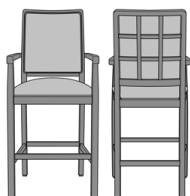

## Bellariva Bar / Counter Stool

Bellariva Bar Stool, Modern Arm, Showframe, without Lattice  
Model: BLS212A  
23W 23D 47.5H  
35.5AH

Bellariva Bar Stool, Modern Arm, Showframe, with Lattice  
Model: BLS212B  
23W 23D 47.5H  
35.5AH

Bellariva Bar Stool, Modern Arm, Showframe with Handgrip, without Lattice  
Model: BLS214A  
23W 23D 47.5H  
35.5AH

Bellariva Bar Stool, Modern Arm, Showframe with Handgrip, with Lattice  
Model: BLS214B  
23W 23D 47.5H  
35.5AH

Bellariva Counter Stool, Modern Arm, Showframe, without Lattice  
Model: BLS112A  
23W 23D 42H  
30AH

Bellariva Counter Stool, Modern Arm, Showframe, with Lattice  
Model: BLS112B  
23W 23D 42H  
30AH

Bellariva Counter Stool, Modern Arm, Showframe with Handgrip, without Lattice  
Model: BLS114A  
23W 23D 42H  
30AH

Bellariva Counter Stool, Modern Arm, Showframe with Handgrip, with Lattice  
Model: BLS114B  
23W 23D 42H  
30AH