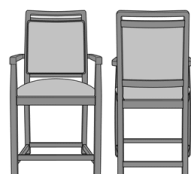

## Bellariva Bar / Counter Stool

Bellariva Bar Stool, Modern Arm, Showframe, without Lattice  
Model: BLS212A  
23W 23D 47.5H  
35.5AH

Bellariva Bar Stool, Modern Arm, Showframe, with Lattice  
Model: BLS212B  
23W 23D 47.5H  
35.5AH

Bellariva Bar Stool, Modern Arm, Showframe with Handgrip, without Lattice  
Model: BLS214A  
23W 23D 47.5H  
35.5AH

Bellariva Bar Stool, Modern Arm, Showframe with Handgrip, with Lattice  
Model: BLS214B  
23W 23D 47.5H  
35.5AH

Bellariva Counter Stool, Modern Arm, Showframe, without Lattice  
Model: BLS112A  
23W 23D 42H  
30AH

Bellariva Counter Stool, Modern Arm, Showframe, with Lattice  
Model: BLS112B  
23W 23D 42H  
30AH

Bellariva Counter Stool, Modern Arm, Showframe with Handgrip, without Lattice  
Model: BLS114A  
23W 23D 42H  
30AH