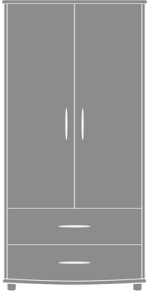

Camelot Wardrobe

Camelot Double Wardrobe, 2
Drawers, 2 Doors
Model: CAWR22
34.75W 25D 70.5H

Camelot Single Wardrobe, 1
Drawer, 1 Door, Left-Hinged
Model: CAWR11L
24.5W 25D 70.5H

Camelot Single Wardrobe, 1
Drawer, 1 Door, Right-
Hinged
Model: CAWR11R
24.5W 25D 70.5H

Camelot Bedside

Camelot Bedside Cabinet, 3

Drawers

Model: CABS30

22W 21D 29H

Camelot Chest / Dresser

Camelot Chest, 3 Drawers
Model: CACH30
25W 21D 29H

Camelot Dresser, 6 Drawers
Model: CADR60
48.25W 21D 29H

Camelot Headboard

Camelot Double Wardrobe, 2

Drawers, 2 Doors

Model: CAWR22

34.75W 25D 70.5H

Camelot Footboard

Camelot Double Wardrobe, 2

Drawers, 2 Doors

Model: CAWR22

34.75W 25D 70.5H

Camelot Armoire

Camelot Double Wardrobe, 2

Drawers, 2 Doors

Model: CAWR22

34.75W 25D 70.5H

Camelot Mirror