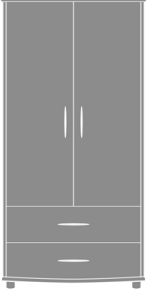

Camelot Wardrobe

Camelot Double Wardrobe, 2
Drawers, 2 Doors
Model: CAWR22
34.75W 25D 70.5H

Camelot Single Wardrobe, 1
Drawer, 1 Door, Left-Hinged
Model: CAWR11L
24.5W 25D 70.5H

Camelot Single Wardrobe, 1
Drawer, 1 Door, Right-
Hinged
Model: CAWR11R
24.5W 25D 70.5H

Camelot Bedside

Camelot Bedside Cabinet, 3

Drawers

Model: CABS30

22W 21D 29H

Camelot Chest / Dresser

Camelot Chest, 3 Drawers
Model: CACH30
25W 21D 29H

Camelot Dresser, 6 Drawers
Model: CADR60
48.25W 21D 29H

Camelot Headboard

Camelot Double Wardrobe, 2

Drawers, 2 Doors

Model: CAWR22

34.75W 25D 70.5H

Camelot Footboard

Camelot Double Wardrobe, 2

Drawers, 2 Doors

Model: CAWR22

34.75W 25D 70.5H

Camelot Armoire

Camelot Double Wardrobe, 2

Drawers, 2 Doors

Model: CAWR22

34.75W 25D 70.5H

Camelot Mirror