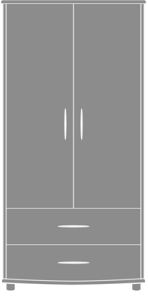

Camelot Wardrobe

Camelot Double Wardrobe, 2
Drawers, 2 Doors
Model: CAWR22
34.75W 25D 70.5H

Camelot Single Wardrobe, 1
Drawer, 1 Door, Left-Hinged
Model: CAWR11L
24.5W 25D 70.5H

Camelot Single Wardrobe, 1
Drawer, 1 Door, Right-
Hinged
Model: CAWR11R
24.5W 25D 70.5H

Camelot Single Wardrobe, 2
Drawers, 1 Door, Right-
Hinged
Model: CAWR21R
24.5W 25D 70.5H

Camelot Double Wardrobe, 1
Drawer, 2 Doors
Model: CAWR12
34.75W 25D 70.5H

Camelot Single Wardrobe, 2
Drawers, 1 Door, Left-
Hinged
Model: CAWR21L
24.5W 25D 70.5H

Camelot Bedside

Camelot Bedside Cabinet, 3

Drawers

Model: CABS30

22W 21D 29H

Camelot Chest / Dresser

Camelot Chest, 3 Drawers
Model: CACH30
25W 21D 29H

Camelot Dresser, 6 Drawers
Model: CADR60
48.25W 21D 29H

Camelot Headboard

Camelot Double Wardrobe, 2

Drawers, 2 Doors

Model: CAWR22

34.75W 25D 70.5H

Camelot Footboard

Camelot Double Wardrobe, 2

Drawers, 2 Doors