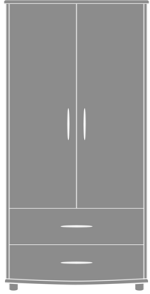

Camelot Wardrobe

Camelot Double Wardrobe, 2
Drawers, 2 Doors
Model: CAWR22
34.75W 25D 70.5H

Camelot Single Wardrobe, 1
Drawer, 1 Door, Left-Hinged
Model: CAWR11L
24.5W 25D 70.5H

Camelot Single Wardrobe, 1
Drawer, 1 Door, Right-
Hinged
Model: CAWR11R
24.5W 25D 70.5H

Camelot Single Wardrobe, 2
Drawers, 1 Door, Right-
Hinged
Model: CAWR21R
24.5W 25D 70.5H

Camelot Double Wardrobe, 1
Drawer, 2 Doors
Model: CAWR12
34.75W 25D 70.5H

Camelot Single Wardrobe, 2
Drawers, 1 Door, Left-
Hinged
Model: CAWR21L
24.5W 25D 70.5H

Camelot Bedside

Camelot Bedside Cabinet, 3

Drawers

Model: CABS30

22W 21D 29H

Camelot Chest / Dresser

Camelot Chest, 3 Drawers
Model: CACH30
25W 21D 29H

Camelot Dresser, 6 Drawers
Model: CADR60
48.25W 21D 29H

Model: CAWR22

34.75W 25D 70.5H

Camelot Armoire

Camelot Double Wardrobe, 2

Drawers, 2 Doors

Model: CAWR22

34.75W 25D 70.5H

Camelot Mirror