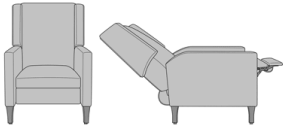

kwalu®

Capestrano Lounge

Capestrano Wing Back
Lounge Chair
Model: 1010
34W 31D 40H
26AH

Capestrano Recliner

Capestrano Recliner

Model: CAPER1

30W 32D 44H

25AH 67Ext. Depth