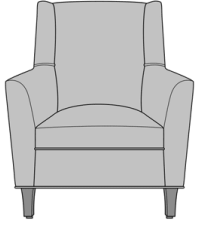

kwalu®

Capestrano Lounge

Capestrano Wing Back
Lounge Chair
Model: 1010
34W 31D 40H
26AH

Capestrano Recliner

Capestrano Recliner

Model: CAPER1

30W 32D 44H

25AH 67Ext. Depth