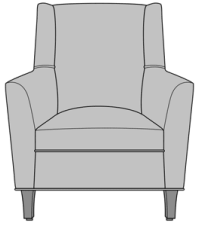

kwalu.

Capestrano Recliner

Capestrano Recliner

Model: CAPER1

30W 32D 44H

25AH 67Ext. Depth

Capestrano Lounge

Capestrano Wing Back

Lounge Chair

Model: 1010

34W 31D 40H

26AH