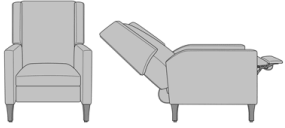

kwalu.

Capestrano Recliner

Capestrano Recliner

Model: CAPER1

30W 32D 44H

25AH 67Ext. Depth

Capestrano Lounge

Capestrano Wing Back

Lounge Chair

Model: 1010

34W 31D 40H

26AH