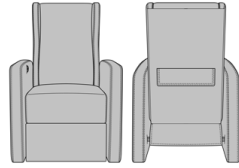

Caprezzo Motorized Recliner

Caprezzo Motorized
Recliner, Upholstered Arms,
without a Battery Pack
Model: CPZ00
30.5W 36D 44H
26AH

Caprezzo Motorized
Recliner, Upholstered Arms
& Battery Pack
Model: CPZ01
30.5W 36D 44H
26AH

Caprezzo Motorized
Recliner, with Arm Caps,
without a Battery Pack
Model: CPZ10
30.5W 36D 44H
26AH

Caprezzo Motorized
Recliner, with Arm Caps &
Battery Pack
Model: CPZ11
30.5W 36D 44H
26AH