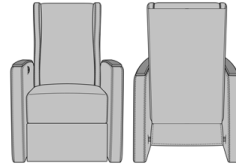

Caprezzo Motorized Recliner

Caprezzo Motorized
Recliner, Upholstered Arms,
without a Battery Pack
Model: CPZ00
30.5W 36D 44H
26AH

Caprezzo Motorized
Recliner, Upholstered Arms
& Battery Pack
Model: CPZ01
30.5W 36D 44H
26AH

Caprezzo Motorized
Recliner, with Arm Caps,
without a Battery Pack
Model: CPZ10
30.5W 36D 44H
26AH

Caprezzo Motorized
Recliner, with Arm Caps &
Battery Pack
Model: CPZ11
30.5W 36D 44H
26AH