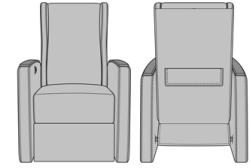

Caprezzo Motorized Recliner

Caprezzo Motorized
Recliner, Upholstered Arms,
without a Battery Pack
Model: CPZ00
30.5W 36D 44H
26AH

Caprezzo Motorized
Recliner, Upholstered Arms
& Battery Pack
Model: CPZ01
30.5W 36D 44H
26AH

Caprezzo Motorized
Recliner, with Arm Caps,
without a Battery Pack
Model: CPZ10
30.5W 36D 44H
26AH

Caprezzo Motorized
Recliner, with Arm Caps &
Battery Pack
Model: CPZ11
30.5W 36D 44H
26AH