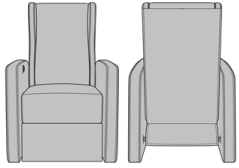

Caprezzo Motorized Recliner

Caprezzo Motorized
Recliner, Upholstered Arms,
without a Battery Pack
Model: CPZ00
30.5W 36D 44H
26AH

Caprezzo Motorized
Recliner, Upholstered Arms
& Battery Pack
Model: CPZ01
30.5W 36D 44H
26AH

Caprezzo Motorized
Recliner, with Arm Caps,
without a Battery Pack
Model: CPZ10
30.5W 36D 44H
26AH

Caprezzo Motorized
Recliner, with Arm Caps &
Battery Pack
Model: CPZ11
30.5W 36D 44H
26AH