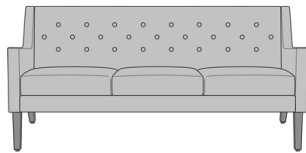

Carini Lounge

Carini Lounge Chair, without
Button Detail
Model: CAR1A0
28.5W 32D 34H
25AH

Carini Lounge Chair, with
Button Detail
Model: CAR1A1
28.5W 32D 34H
25AH

Carini Love Seat, without
Button Detail
Model: CAR2A0
50.5W 32D 34H
25AH

Carini Love Seat, with
Button Detail
Model: CAR2A1
50.5W 32D 34H
25AH

Carini Sofa, without Button
Detail
Model: CAR3A0
72.5W 32D 34H
25AH

Carini Sofa, with Button
Detail
Model: CAR3A1
72.5W 32D 34H
25AH