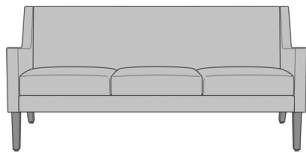

Carini Lounge

Carini Lounge Chair, without
Button Detail
Model: CAR1A0
28.5W 32D 34H
25AH

Carini Lounge Chair, with
Button Detail
Model: CAR1A1
28.5W 32D 34H
25AH

Carini Love Seat, without
Button Detail
Model: CAR2A0
50.5W 32D 34H
25AH

Carini Love Seat, with
Button Detail
Model: CAR2A1
50.5W 32D 34H
25AH

Carini Sofa, without Button
Detail
Model: CAR3A0
72.5W 32D 34H
25AH

Carini Sofa, with Button
Detail
Model: CAR3A1
72.5W 32D 34H
25AH