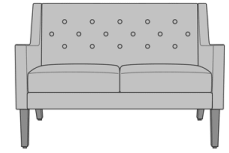

Carini Lounge

Carini Lounge Chair, without
Button Detail
Model: CAR1A0
28.5W 32D 34H
25AH

Carini Lounge Chair, with
Button Detail
Model: CAR1A1
28.5W 32D 34H
25AH

Carini Love Seat, without
Button Detail
Model: CAR2A0
50.5W 32D 34H
25AH

Carini Love Seat, with
Button Detail
Model: CAR2A1
50.5W 32D 34H
25AH

Carini Sofa, without Button
Detail
Model: CAR3A0
72.5W 32D 34H
25AH

Carini Sofa, with Button
Detail
Model: CAR3A1
72.5W 32D 34H
25AH