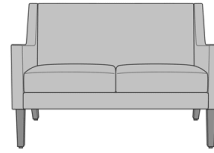

Carini Lounge

Carini Lounge Chair, without
Button Detail
Model: CAR1A0
28.5W 32D 34H
25AH

Carini Lounge Chair, with
Button Detail
Model: CAR1A1
28.5W 32D 34H
25AH

Carini Love Seat, without
Button Detail
Model: CAR2A0
50.5W 32D 34H
25AH

Carini Love Seat, with
Button Detail
Model: CAR2A1
50.5W 32D 34H
25AH

Carini Sofa, without Button
Detail
Model: CAR3A0
72.5W 32D 34H
25AH

Carini Sofa, with Button
Detail
Model: CAR3A1
72.5W 32D 34H
25AH