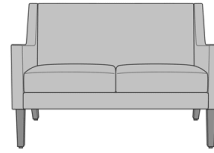

## Carini Lounge

Carini Lounge Chair, without  
Button Detail  
Model: CAR1A0  
28.5W 32D 34H  
25AH

Carini Lounge Chair, with  
Button Detail  
Model: CAR1A1  
28.5W 32D 34H  
25AH

Carini Love Seat, without  
Button Detail  
Model: CAR2A0  
50.5W 32D 34H  
25AH

Carini Love Seat, with  
Button Detail  
Model: CAR2A1  
50.5W 32D 34H  
25AH

Carini Sofa, without Button  
Detail  
Model: CAR3A0  
72.5W 32D 34H  
25AH

Carini Sofa, with Button  
Detail  
Model: CAR3A1  
72.5W 32D 34H  
25AH