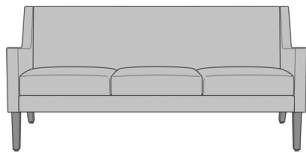

## Carini Lounge

Carini Lounge Chair, without  
Button Detail  
Model: CAR1A0  
28.5W 32D 34H  
25AH

Carini Lounge Chair, with  
Button Detail  
Model: CAR1A1  
28.5W 32D 34H  
25AH

Carini Love Seat, without  
Button Detail  
Model: CAR2A0  
50.5W 32D 34H  
25AH

Carini Love Seat, with  
Button Detail  
Model: CAR2A1  
50.5W 32D 34H  
25AH

Carini Sofa, without Button  
Detail  
Model: CAR3A0  
72.5W 32D 34H  
25AH

Carini Sofa, with Button  
Detail  
Model: CAR3A1  
72.5W 32D 34H  
25AH