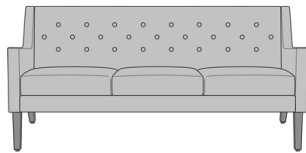

## Carini Lounge

Carini Lounge Chair, without  
Button Detail  
Model: CAR1A0  
28.5W 32D 34H  
25AH

Carini Lounge Chair, with  
Button Detail  
Model: CAR1A1  
28.5W 32D 34H  
25AH

Carini Love Seat, without  
Button Detail  
Model: CAR2A0  
50.5W 32D 34H  
25AH

Carini Love Seat, with  
Button Detail  
Model: CAR2A1  
50.5W 32D 34H  
25AH

Carini Sofa, without Button  
Detail  
Model: CAR3A0  
72.5W 32D 34H  
25AH

Carini Sofa, with Button  
Detail  
Model: CAR3A1  
72.5W 32D 34H  
25AH