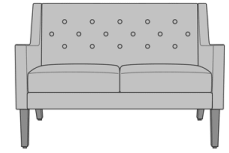

## Carini Lounge

Carini Lounge Chair, without  
Button Detail  
Model: CAR1A0  
28.5W 32D 34H  
25AH

Carini Lounge Chair, with  
Button Detail  
Model: CAR1A1  
28.5W 32D 34H  
25AH

Carini Love Seat, without  
Button Detail  
Model: CAR2A0  
50.5W 32D 34H  
25AH

Carini Love Seat, with  
Button Detail  
Model: CAR2A1  
50.5W 32D 34H  
25AH

Carini Sofa, without Button  
Detail  
Model: CAR3A0  
72.5W 32D 34H  
25AH

Carini Sofa, with Button  
Detail  
Model: CAR3A1  
72.5W 32D 34H  
25AH