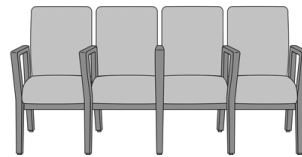

Carrara Tandem, 4-Seater Gang

Model: CRGG

90.75W 27D 36.5H

26AH