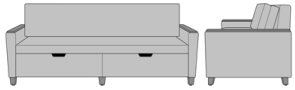

23AH

Carrara Sleeper Sofa 72",
with Drawers, Upholstered
Seat Rail, without Data
Grommet, Kwalu Leg
Model: CRF1BBA1
80W 35D 33H
23AH

23AH