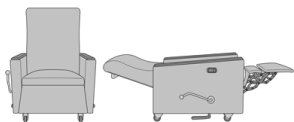

## Carrara Recliner

Carrara Bariatric Recliner,  
500 lb. Weight Capacity  
Model: CRBB5  
37.5W 38D 45H  
25.5AH 71Ext. Depth

Carrara Sleeper Recliner  
Model: CRSL5  
32.5W 36D 45H  
25AH 75Ext. Depth