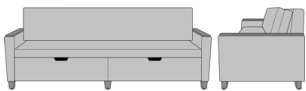

Carrara Sleeper Sofa 78",
without Drawers,
Upholstered Seat Rail,
without Data Grommet,
Kwalu Leg
Model: CRF3ABA1
86W 35D 33H
23AH

Carrara Sleeper Sofa 78",
without Drawers,
Upholstered Seat Rail,
without Data Grommet,
Plinth Base
Model: CRF3ABA2
86W 35D 33H
23AH

Carrara Sleeper Sofa 78",
without Drawers,
Upholstered Seat Rail, Data
Grommet at Rear, Kwalu Leg
Model: CRF3ABB1
86W 35D 33H
23AH

Carrara Sleeper Sofa 78",
without Drawers,
Upholstered Seat Rail, Data
Grommet at Rear, Plinth
Base
Model: CRF3ABB2
86W 35D 33H
23AH

Carrara Sleeper Sofa 78",
with Drawers, Fusion Seat
Rail, without Data Grommet,
Kwalu Leg
Model: CRF3BAA1
86W 35D 33H
23AH

Carrara Sleeper Sofa 78",
with Drawers, Fusion Seat
Rail, without Data Grommet,
Plinth Base
Model: CRF3BAA2
86W 35D 33H
23AH

Carrara Sleeper Sofa 78",
with Drawers, Fusion Seat
Rail, Data Grommet at Rear,
Kwalu Leg
Model: CRF3BAB1
86W 35D 33H
23AH

Carrara Sleeper Sofa 78",
with Drawers, Fusion Seat
Rail, Data Grommet at Rear,
Plinth Base
Model: CRF3BAB2
86W 35D 33H
23AH