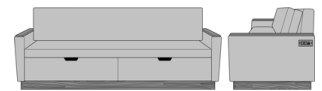

Carrara Sleeper Sofa 78",
without Drawers,
Upholstered Seat Rail,
without Data Grommet,
Kwalu Leg
Model: CRF3ABA1
86W 35D 33H
23AH

Carrara Sleeper Sofa 78",
without Drawers,
Upholstered Seat Rail,
without Data Grommet,
Plinth Base
Model: CRF3ABA2
86W 35D 33H
23AH

Carrara Sleeper Sofa 78",
without Drawers,
Upholstered Seat Rail, Data
Grommet at Rear, Kwalu Leg
Model: CRF3ABB1
86W 35D 33H
23AH

Carrara Sleeper Sofa 78",
without Drawers,
Upholstered Seat Rail, Data
Grommet at Rear, Plinth
Base
Model: CRF3ABB2
86W 35D 33H
23AH

Carrara Sleeper Sofa 78",
with Drawers, Fusion Seat
Rail, without Data Grommet,
Kwalu Leg
Model: CRF3BAA1
86W 35D 33H
23AH

Carrara Sleeper Sofa 78",
with Drawers, Fusion Seat
Rail, without Data Grommet,
Plinth Base
Model: CRF3BAA2
86W 35D 33H
23AH

Carrara Sleeper Sofa 78",
with Drawers, Fusion Seat
Rail, Data Grommet at Rear,
Kwalu Leg
Model: CRF3BAB1
86W 35D 33H
23AH

Carrara Sleeper Sofa 78",
with Drawers, Fusion Seat
Rail, Data Grommet at Rear,
Plinth Base
Model: CRF3BAB2
86W 35D 33H
23AH