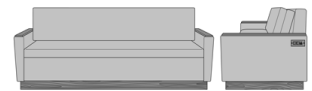

Carrara Sleeper Sofa 75",
without Drawers,
Upholstered Seat Rail, Data
Grommet at Rear, Plinth
Base
Model: CRF2ABB2
83W 35D 33H