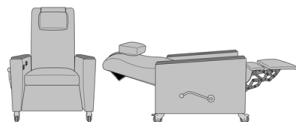

## Carrara Recliner

Carrara Bariatric Recliner,  
500 lb. Weight Capacity  
Model: CRBB5  
37.5W 38D 45H  
25.5AH 71Ext. Depth

Carrara Sleeper Recliner  
Model: CRSL5  
32.5W 36D 45H  
25AH 75Ext. Depth