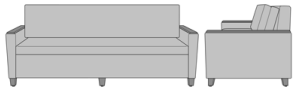

Carrara Sleeper Sofa 72",
without Drawers,
Upholstered Seat Rail,
without Data Grommet,
Kwalu Leg
Model: CRF1ABA1
80W 35D 33H
23AH