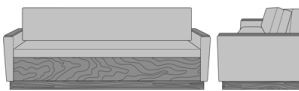

Carrara Sleeper Sofa 78",
without Drawers, Fusion
Seat Rail, without Data
Grommet, Plinth Base
Model: CRF3AAA2
86W 35D 33H
23AH