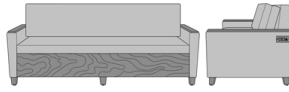

# Carrara Sleepover

Carrara Sleeper Sofa 72",  
without Drawers, Fusion  
Seat Rail, without Data  
Grommet, Kwalu Leg  
Model: CRF1AAA1  
80W 35D 33H  
23AH

Carrara Sleeper Sofa 72",  
without Drawers, Fusion  
Seat Rail, without Data  
Grommet, Plinth Base  
Model: CRF1AAA2  
80W 35D 33H  
23AH