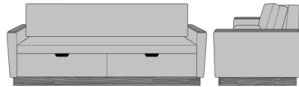

Carrara Sleeper Sofa 75",
with Drawers, Upholstered
Seat Rail, without Data
Grommet, Plinth Base
Model: CRF2BBA2
83W 35D 33H
23AH