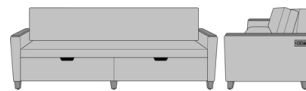

Carrara Sleeper Sofa 78",
without Drawers,
Upholstered Seat Rail,
without Data Grommet,
Kwalu Leg
Model: CRF3ABA1
86W 35D 33H
23AH

Carrara Sleeper Sofa 78",
without Drawers,
Upholstered Seat Rail,
without Data Grommet,
Plinth Base
Model: CRF3ABA2
86W 35D 33H
23AH

Carrara Sleeper Sofa 78",
without Drawers,
Upholstered Seat Rail, Data
Grommet at Rear, Kwalu Leg
Model: CRF3ABB1
86W 35D 33H
23AH

Carrara Sleeper Sofa 78",
without Drawers,
Upholstered Seat Rail, Data
Grommet at Rear, Plinth
Base
Model: CRF3ABB2
86W 35D 33H
23AH

Carrara Sleeper Sofa 78",
with Drawers, Fusion Seat
Rail, without Data Grommet,
Kwalu Leg
Model: CRF3BAA1
86W 35D 33H
23AH

Carrara Sleeper Sofa 78",
with Drawers, Fusion Seat
Rail, without Data Grommet,
Plinth Base
Model: CRF3BAA2
86W 35D 33H
23AH

Carrara Sleeper Sofa 78",
with Drawers, Fusion Seat
Rail, Data Grommet at Rear,
Kwalu Leg
Model: CRF3BAB1
86W 35D 33H
23AH

Carrara Sleeper Sofa 78",
with Drawers, Fusion Seat
Rail, Data Grommet at Rear,
Plinth Base
Model: CRF3BAB2
86W 35D 33H
23AH