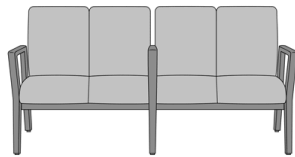

26AH

Carrara Tandem, 3-Seater Gang

Model: CRGE

69W 27D 36.5H

26AH

Carrara Tandem, 4-Seater Spanned with Center Arm

Model: CRGF

84.25W 27D 36.5H