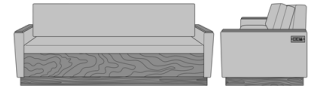

Carrara Sleeper Sofa 75",
without Drawers, Fusion
Seat Rail, Data Grommet at
Rear, Plinth Base
Model: CRF2AAB2
83W 35D 33H
23AH