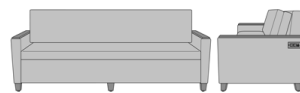

Carrara Sleeper Sofa 75",
without Drawers,
Upholstered Seat Rail, Data
Grommet at Rear, Kwalu Leg
Model: CRF2ABB1
83W 35D 33H
23AH