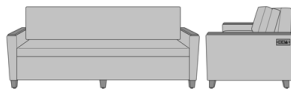

Carrara Sleeper Sofa 72",
without Drawers, Fusion
Seat Rail, without Data
Grommet, Kwalu Leg
Model: CRF1AAA1
80W 35D 33H
23AH

Carrara Sleeper Sofa 72",
without Drawers, Fusion
Seat Rail, without Data
Grommet, Plinth Base
Model: CRF1AAA2
80W 35D 33H
23AH

Carrara Sleeper Sofa 72",
without Drawers, Fusion
Seat Rail, Data Grommet at
Rear, Kwalu Leg
Model: CRF1AAB1
80W 35D 33H
23AH

Carrara Sleeper Sofa 72",
without Drawers, Fusion
Seat Rail, Data Grommet at
Rear, Plinth Base
Model: CRF1AAB2
80W 35D 33H
23AH

Carrara Sleeper Sofa 72",
without Drawers,
Upholstered Seat Rail,
without Data Grommet,
Kwalu Leg
Model: CRF1ABA1
80W 35D 33H
23AH

Carrara Sleeper Sofa 72",
without Drawers,
Upholstered Seat Rail,
without Data Grommet,
Plinth Base
Model: CRF1ABA2
80W 35D 33H
23AH