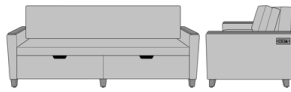

Carrara Sleeper Sofa 72",
with Drawers, Upholstered
Seat Rail, Data Grommet at
Rear, Kwalu Leg
Model: CRF1BBB1
80W 35D 33H
23AH

23AH