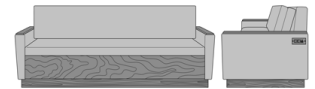

Carrara Sleeper Sofa 75",
without Drawers, Fusion
Seat Rail, Data Grommet at
Rear, Plinth Base
Model: CRF2AAB2
83W 35D 33H
23AH