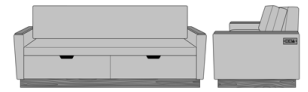

Carrara Sleeper Sofa 72",
with Drawers, Upholstered
Seat Rail, Data Grommet at
Rear, Plinth Base
Model: CRF1BBB2
80W 35D 33H
23AH