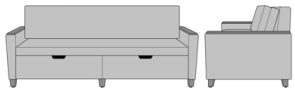

23AH

Carrara Sleeper Sofa 72",
with Drawers, Upholstered
Seat Rail, without Data
Grommet, Kwalu Leg
Model: CRF1BBA1
80W 35D 33H
23AH

23AH