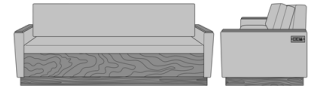

Carrara Sleeper Sofa 75",
without Drawers, Fusion
Seat Rail, Data Grommet at
Rear, Plinth Base
Model: CRF2AAB2
83W 35D 33H
23AH