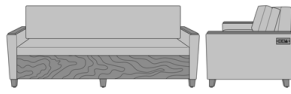

Carrara Sleeper Sofa 72",
without Drawers, Fusion
Seat Rail, without Data
Grommet, Kwalu Leg
Model: CRF1AAA1
80W 35D 33H
23AH

Carrara Sleeper Sofa 72",
without Drawers, Fusion
Seat Rail, without Data
Grommet, Plinth Base
Model: CRF1AAA2
80W 35D 33H
23AH