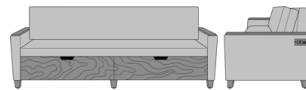

Carrara Sleeper Sofa 78",
with Drawers, Fusion Seat
Rail, Data Grommet at Rear,
Kwalu Leg
Model: CRF3BAB1
86W 35D 33H
23AH