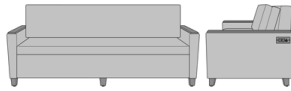

Carrara Sleeper Sofa 72",
without Drawers, Fusion
Seat Rail, without Data
Grommet, Kwalu Leg
Model: CRF1AAA1
80W 35D 33H
23AH

Carrara Sleeper Sofa 72",
without Drawers, Fusion
Seat Rail, without Data
Grommet, Plinth Base
Model: CRF1AAA2
80W 35D 33H
23AH

Carrara Sleeper Sofa 72",
without Drawers, Fusion
Seat Rail, Data Grommet at
Rear, Kwalu Leg
Model: CRF1AAB1
80W 35D 33H
23AH

Carrara Sleeper Sofa 72",
without Drawers, Fusion
Seat Rail, Data Grommet at
Rear, Plinth Base
Model: CRF1AAB2
80W 35D 33H
23AH

Carrara Sleeper Sofa 72",
without Drawers,
Upholstered Seat Rail,
without Data Grommet,
Kwalu Leg
Model: CRF1ABA1
80W 35D 33H
23AH

Carrara Sleeper Sofa 72",
without Drawers,
Upholstered Seat Rail,
without Data Grommet,
Plinth Base
Model: CRF1ABA2
80W 35D 33H
23AH