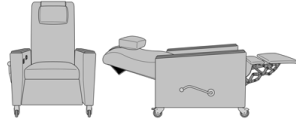

Carrara Sleeper Recliner
Model: CRSL5
32.5W 36D 45H
25AH 75Ext. Depth