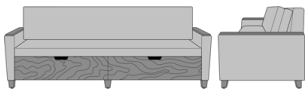

Carrara Sleeper Sofa 78",
with Drawers, Fusion Seat
Rail, without Data Grommet,
Kwalu Leg
Model: CRF3BAA1
86W 35D 33H
23AH