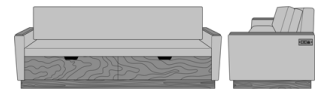

Carrara Sleeper Sofa 78",
with Drawers, Fusion Seat
Rail, Data Grommet at Rear,
Plinth Base
Model: CRF3BAB2
86W 35D 33H
23AH