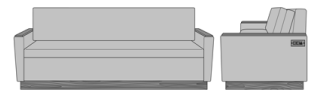

Carrara Sleeper Sofa 75",
without Drawers,
Upholstered Seat Rail, Data
Grommet at Rear, Plinth
Base
Model: CRF2ABB2
83W 35D 33H