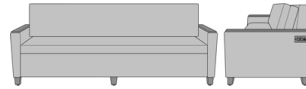

Carrara Sleeper Sofa 78",
without Drawers,
Upholstered Seat Rail, Data
Grommet at Rear, Kwalu Leg
Model: CRF3ABB1
86W 35D 33H
23AH