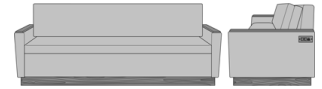

Carrara Sleeper Sofa 78",
without Drawers,
Upholstered Seat Rail, Data
Grommet at Rear, Plinth
Base
Model: CRF3ABB2
86W 35D 33H
23AH