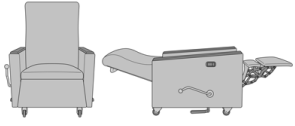

Carrara Recliner

Carrara Bariatric Recliner,
500 lb. Weight Capacity
Model: CRBB5
37.5W 38D 45H
25.5AH 71Ext. Depth