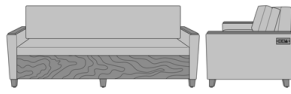

# Carrara Sleepover

Carrara Sleeper Sofa 72",  
without Drawers, Fusion  
Seat Rail, without Data  
Grommet, Kwalu Leg  
Model: CRF1AAA1  
80W 35D 33H  
23AH

Carrara Sleeper Sofa 72",  
without Drawers, Fusion  
Seat Rail, without Data  
Grommet, Plinth Base  
Model: CRF1AAA2  
80W 35D 33H  
23AH