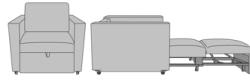

Carrara Sleeper Sofa 78",
with Drawers, Upholstered
Seat Rail, without Data
Grommet, Plinth Base
Model: CRF3BBA2
86W 35D 33H
23AH

Carrara Pull-Out Sleeper,
without Arm Caps,
Upholstered Seat Rail
Model: CRBBB
39W 38D 36H
26AH 82.5Ext. Depth