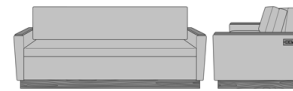

Carrara Sleeper Sofa 72",
without Drawers,
Upholstered Seat Rail, Data
Grommet at Rear, Plinth
Base
Model: CRF1ABB2
80W 35D 33H
23AH