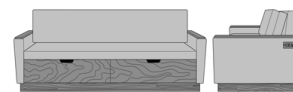

Carrara Sleeper Sofa 72",
with Drawers, Fusion Seat
Rail, Data Grommet at Rear,
Plinth Base
Model: CRF1BAB2
80W 35D 33H