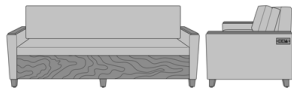

# Carrara Sleepover

Carrara Sleeper Sofa 72",  
without Drawers, Fusion  
Seat Rail, without Data  
Grommet, Kwalu Leg  
Model: CRF1AAA1  
80W 35D 33H  
23AH

Carrara Sleeper Sofa 72",  
without Drawers, Fusion  
Seat Rail, without Data  
Grommet, Plinth Base  
Model: CRF1AAA2  
80W 35D 33H  
23AH