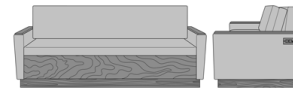

Carrara Sleeper Sofa 72",
without Drawers, Fusion
Seat Rail, Data Grommet at
Rear, Plinth Base
Model: CRF1AAB2
80W 35D 33H
23AH