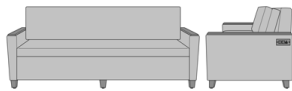

Carrara Sleeper Sofa 72",
without Drawers,
Upholstered Seat Rail, Data
Grommet at Rear, Kwalu Leg
Model: CRF1ABB1
80W 35D 33H
23AH