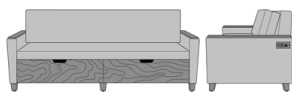

Carrara Sleeper Sofa 72",
with Drawers, Fusion Seat
Rail, Data Grommet at Rear,
Kwalu Leg
Model: CRF1BAB1
80W 35D 33H