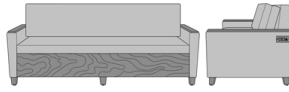

Model: CRR111UP
27.5W 31D 42H
26AH

Carrara Sleepover

Carrara Sleeper Sofa 72",
without Drawers, Fusion
Seat Rail, without Data
Grommet, Kwalu Leg
Model: CRF1AAA1
80W 35D 33H
23AH

Carrara Sleeper Sofa 72",
without Drawers, Fusion
Seat Rail, without Data
Grommet, Plinth Base
Model: CRF1AAA2
80W 35D 33H
23AH