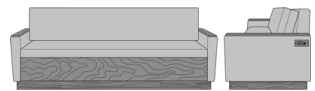

Carrara Sleeper Sofa 78",
without Drawers, Fusion
Seat Rail, Data Grommet at
Rear, Plinth Base
Model: CRF3AAB2
86W 35D 33H
23AH