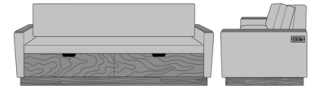

Carrara Sleeper Sofa 75",
with Drawers, Fusion Seat
Rail, Data Grommet at Rear,
Kwalu Leg
Model: CRF2BAB1
83W 35D 33H
23AH

Carrara Sleeper Sofa 75",
with Drawers, Fusion Seat
Rail, Data Grommet at Rear,
Plinth Base
Model: CRF2BAB2
83W 35D 33H
23AH