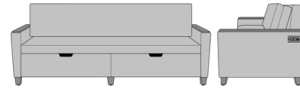

Carrara Sleeper Sofa 75",
with Drawers, Upholstered
Seat Rail, Data Grommet at
Rear, Kwalu Leg
Model: CRF2BBB1
83W 35D 33H
23AH