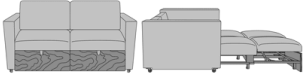

Carrara Double Pull Out
Sleeper, without Arm Caps,
Fusion Seat Rail
Model: CR2BA
67W 38D 36H
26AH 82.5Ext. Depth