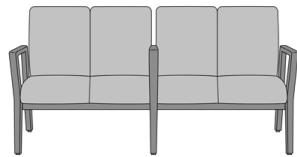

26AH

Carrara Tandem, 3-Seater Gang

Model: CRGE

69W 27D 36.5H

26AH

Carrara Tandem, 4-Seater Spanned with Center Arm

Model: CRGF

84.25W 27D 36.5H