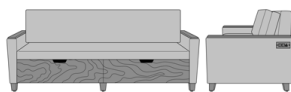

Carrara Sleeper Sofa 72",
with Drawers, Fusion Seat
Rail, Data Grommet at Rear,
Kwalu Leg
Model: CRF1BAB1
80W 35D 33H