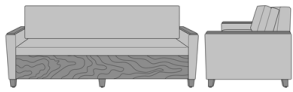

Carrara Sleepover

Carrara Sleeper Sofa 72",
without Drawers, Fusion
Seat Rail, without Data
Grommet, Kwalu Leg
Model: CRF1AAA1
80W 35D 33H
23AH