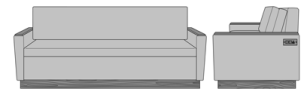

Carrara Sleeper Sofa 72",
without Drawers,
Upholstered Seat Rail, Data
Grommet at Rear, Plinth
Base
Model: CRF1ABB2
80W 35D 33H
23AH