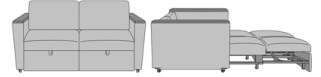

Carrara Double Pull Out
Sleeper, with Arm Caps,
Upholstered Seat Rail
Model: CR2CB
67W 38D 36H
26AH 82.5Ext. Depth