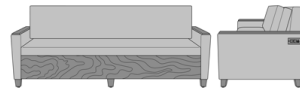

Carrara Sleeper Sofa 75",
without Drawers, Fusion
Seat Rail, Data Grommet at
Rear, Kwalu Leg
Model: CRF2AAB1
83W 35D 33H
23AH