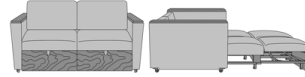

Carrara Double Pull Out
Sleeper, with Arm Caps,
Fusion Seat Rail
Model: CR2CA
67W 38D 36H
26AH 82.5Ext. Depth