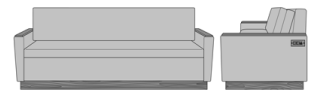

Carrara Sleeper Sofa 75",
without Drawers,
Upholstered Seat Rail, Data
Grommet at Rear, Plinth
Base
Model: CRF2ABB2
83W 35D 33H