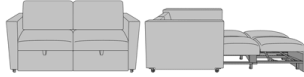

Carrara Double Pull Out
Sleeper, without Arm Caps,
Upholstered Seat Rail
Model: CR2BB
67W 38D 36H
26AH 82.5Ext. Depth