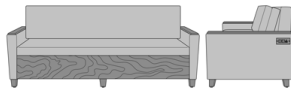

Carrara Dining Chair, Fully
Wrapped Upholstery, with
Seat Piping, Short Back
Model: CR211
25.25W 27D 38H
26AH

Carrara Dining Chair, Fully
Wrapped Upholstery, with
Seat Piping, Tall Back
Model: CR212
25.25W 27D 38H
26AH

Carrara Recliner

Carrara Bariatric Recliner,
500 lb. Weight Capacity
Model: CRBB5
37.5W 38D 45H
25.5AH 71Ext. Depth

Carrara Sleeper Recliner
Model: CRSL5
32.5W 36D 45H
25AH 75Ext. Depth

Carrara Sleepover

Carrara Sleeper Sofa 72",
without Drawers, Fusion
Seat Rail, without Data
Grommet, Kwalu Leg
Model: CRF1AAA1
80W 35D 33H
23AH

Carrara Sleeper Sofa 72",
without Drawers, Fusion
Seat Rail, without Data
Grommet, Plinth Base
Model: CRF1AAA2
80W 35D 33H
23AH