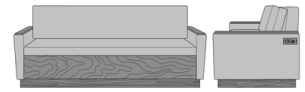

Carrara Sleeper Sofa 72",
without Drawers, Fusion
Seat Rail, Data Grommet at
Rear, Plinth Base
Model: CRF1AAB2
80W 35D 33H
23AH