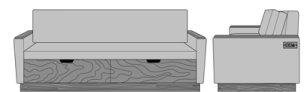

Carrara Sleeper Sofa 72",
with Drawers, Fusion Seat
Rail, Data Grommet at Rear,
Plinth Base
Model: CRF1BAB2
80W 35D 33H