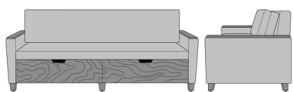

Carrara Sleeper Sofa 72",
with Drawers, Fusion Seat
Rail, without Data Grommet,
Kwalu Leg
Model: CRF1BAA1
80W 35D 33H