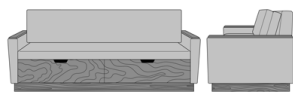

Carrara Sleeper Sofa 72",
with Drawers, Fusion Seat
Rail, without Data Grommet,
Plinth Base
Model: CRF1BAA2
80W 35D 33H