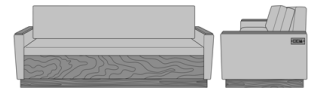

Carrara Sleeper Sofa 75",
without Drawers, Fusion
Seat Rail, Data Grommet at
Rear, Plinth Base
Model: CRF2AAB2
83W 35D 33H
23AH