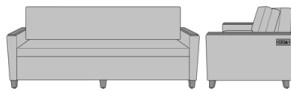

Carrara Sleeper Sofa 72",
without Drawers, Fusion
Seat Rail, without Data
Grommet, Kwalu Leg
Model: CRF1AAA1
80W 35D 33H
23AH

Carrara Sleeper Sofa 72",
without Drawers, Fusion
Seat Rail, without Data
Grommet, Plinth Base
Model: CRF1AAA2
80W 35D 33H
23AH

Carrara Sleeper Sofa 72",
without Drawers, Fusion
Seat Rail, Data Grommet at
Rear, Kwalu Leg
Model: CRF1AAB1
80W 35D 33H
23AH

Carrara Sleeper Sofa 72",
without Drawers, Fusion
Seat Rail, Data Grommet at
Rear, Plinth Base
Model: CRF1AAB2
80W 35D 33H
23AH

Carrara Sleeper Sofa 72",
without Drawers,
Upholstered Seat Rail,
without Data Grommet,
Kwalu Leg
Model: CRF1ABA1
80W 35D 33H
23AH

Carrara Sleeper Sofa 72",
without Drawers,
Upholstered Seat Rail,
without Data Grommet,
Plinth Base
Model: CRF1ABA2
80W 35D 33H
23AH