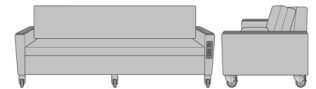

Carrara Sleeper Sofa 75",
Fusion Seat Rail, Kwalu Legs
Model: CRF2AAA1
83W 35D 33H
23AH

Carrara Sleeper Sofa 75",
Fusion Seat Rail, Plinth Base
Model: CRF2AAA2
83W 35D 33H
23AH

Carrara Sleeper Sofa 75",
Fusion Seat Rail, LK Casters
Model: CRF2AAA3
83W 35D 33H
23AH

Carrara Sleeper Sofa 75",
Fusion Seat Rail, Power
Grommet at Front, Kwalu
Legs
Model: CRF2AAC1
83W 35D 33H
23AH

Carrara Sleeper Sofa 75",
Fusion Seat Rail, Power
Grommet at Front, Plinth
Base
Model: CRF2AAC2
83W 35D 33H
23AH

Carrara Sleeper Sofa 75",
Fusion Seat Rail, Power
Grommet at Front, LK
Casters
Model: CRF2AAC3
83W 35D 33H
23AH

Carrara Sleeper Sofa 75",
Upholstered Seat Rail, Kwalu
Legs
Model: CRF2ABA1
83W 35D 33H
23AH

Carrara Sleeper Sofa 75",
Upholstered Seat Rail, Plinth
Base
Model: CRF2ABA2
83W 35D 33H
23AH