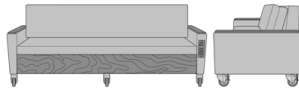

Carrara Sleeper Sofa 75",
Fusion Seat Rail, Power
Grommet at Front, LK
Casters
Model: CRF2AAC3
83W 35D 33H
23AH