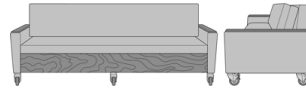

Carrara Sleeper Sofa 75",
with Drawers, Upholstered
Seat Rail, Power Grommet at
Front, Plinth Base
Model: CRF2BBC2
83W 35D 33H
23AH

Carrara Sleeper Sofa 78",
Fusion Seat Rail, LK Casters
Model: CRF3AAA3
86W 35D 33H
23AH