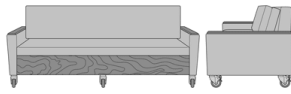

Carrara Sleeper Sofa 72",
Fusion Seat Rail, LK Casters
Model: CRF1AAA3
80W 35D 33H
23AH