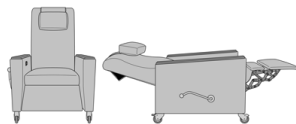

Carrara Sleeper Recliner
Model: CRSL5
32.5W 36D 45H
25AH 75Ext. Depth