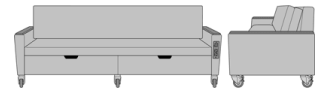

Carrara Sleeper Sofa 78",
with Drawers, Fusion Seat
Rail, Kwalu Legs
Model: CRF3BAA1
86W 35D 33H
23AH

Carrara Sleeper Sofa 78",
with Drawers, Fusion Seat
Rail, Plinth Base
Model: CRF3BAA2
86W 35D 33H
23AH

Carrara Sleeper Sofa 78",
with Drawers, Fusion Seat
Rail, LK Casters
Model: CRF3BAA3
86W 35D 33H
23AH

Carrara Sleeper Sofa 78",
with Drawers, Fusion Seat
Rail, Power Grommet at
Front, Kwalu Legs
Model: CRF3BAC1
86W 35D 33H
23AH

Carrara Sleeper Sofa 78",
with Drawers, Fusion Seat
Rail, Power Grommet at
Front, Plinth Base
Model: CRF3BAC2
86W 35D 33H
23AH

Carrara Sleeper Sofa 78",
with Drawers, Fusion Seat
Rail, Power Grommet at
Front, LK Casters
Model: CRF3BAC3
86W 35D 33H
23AH

Carrara Sleeper Sofa 78",
with Drawers, Upholstered
Seat Rail, Kwalu Legs
Model: CRF3BBA1
86W 35D 33H
23AH

Carrara Sleeper Sofa 78",
with Drawers, Upholstered
Seat Rail, Plinth Base
Model: CRF3BBA2
86W 35D 33H
23AH