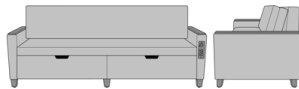

Carrara Sleeper Sofa 75",
with Drawers, Fusion Seat
Rail, Power Grommet at
Front, Kwalu Legs
Model: CRF2BAA1
83W 35D 33H
23AH

Carrara Sleeper Sofa 75",
with Drawers, Fusion Seat
Rail, Power Grommet at
Front, Plinth Base
Model: CRF2BAA2
83W 35D 33H
23AH

Carrara Sleeper Sofa 75",
with Drawers, Fusion Seat
Rail, Power Grommet at
Front, LK Casters
Model: CRF2BAA3
83W 35D 33H
23AH

Carrara Sleeper Sofa 75",
with Drawers, Fusion Seat
Rail, Power Grommet at
Front, Kwalu Legs
Model: CRF2BAC1
83W 35D 33H
23AH

Carrara Sleeper Sofa 75",
with Drawers, Fusion Seat
Rail, Power Grommet at
Front, Plinth Base
Model: CRF2BAC2
83W 35D 33H
23AH

Carrara Sleeper Sofa 75",
with Drawers, Fusion Seat
Rail, Power Grommet at
Front, LK Casters
Model: CRF2BAC3
83W 35D 33H
23AH

Carrara Sleeper Sofa 75",
with Drawers, Upholstered
Seat Rail, Kwalu Legs
Model: CRF2BBA1
83W 35D 33H
23AH

Carrara Sleeper Sofa 75",
with Drawers, Upholstered
Seat Rail, Plinth Base
Model: CRF2BBA2
83W 35D 33H
23AH