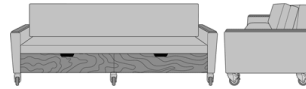

Carrara Sleeper Sofa 78",
Upholstered Seat Rail, Power
Grommet at Front, Plinth
Base
Model: CRF3ABC2
86W 35D 33H
23AH

Carrara Sleeper Sofa 78",
with Drawers, Fusion Seat
Rail, LK Casters
Model: CRF3BAA3
86W 35D 33H
23AH