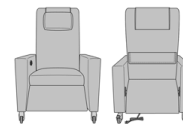

Carrara Motorized Sleeper
Recliner, without Arm Caps,
with Battery Pack
Model: CRSLMTR0111
32.5W 36D 45H
25AH 75Ext. Depth