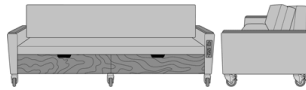

Carrara Sleeper Sofa 78",
with Drawers, Fusion Seat
Rail, Power Grommet at
Front, LK Casters
Model: CRF3BAC3
86W 35D 33H
23AH