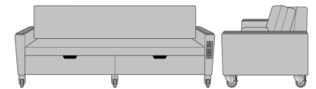

Carrara Sleeper Sofa 75",
with Drawers, Fusion Seat
Rail, Power Grommet at
Front, Kwalu Legs
Model: CRF2BAA1
83W 35D 33H
23AH

Carrara Sleeper Sofa 75",
with Drawers, Fusion Seat
Rail, Power Grommet at
Front, Plinth Base
Model: CRF2BAA2
83W 35D 33H
23AH

Carrara Sleeper Sofa 75",
with Drawers, Fusion Seat
Rail, Power Grommet at
Front, LK Casters
Model: CRF2BAA3
83W 35D 33H
23AH

Carrara Sleeper Sofa 75",
with Drawers, Fusion Seat
Rail, Power Grommet at
Front, Kwalu Legs
Model: CRF2BAC1
83W 35D 33H
23AH

Carrara Sleeper Sofa 75",
with Drawers, Fusion Seat
Rail, Power Grommet at
Front, Plinth Base
Model: CRF2BAC2
83W 35D 33H
23AH

Carrara Sleeper Sofa 75",
with Drawers, Fusion Seat
Rail, Power Grommet at
Front, LK Casters
Model: CRF2BAC3
83W 35D 33H
23AH

Carrara Sleeper Sofa 75",
with Drawers, Upholstered
Seat Rail, Kwalu Legs
Model: CRF2BBA1
83W 35D 33H
23AH

Carrara Sleeper Sofa 75",
with Drawers, Upholstered
Seat Rail, Plinth Base
Model: CRF2BBA2
83W 35D 33H
23AH