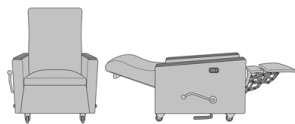

Carrara Recliner

Carrara Bariatric Recliner,
500 lb. Weight Capacity
Model: CRBB5
37.5W 38D 45H
25.5AH 71Ext. Depth