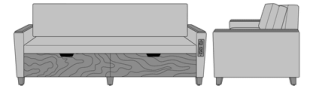

Carrara Sleeper Sofa 72",
with Drawers, Fusion Seat
Rail, Power Grommet at
Front, Kwalu Legs
Model: CRF1BAC1
80W 35D 33H
23AH