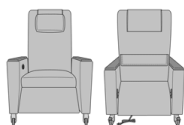

Carrara Motorized Sleeper
Recliner, with Arm Caps,
with Battery Pack
Model: CRSLMTR1111
32.5W 36D 45H
25AH 75Ext. Depth