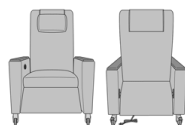

Carrara Motorized Sleeper
Recliner, with Arm Caps,
without Battery Pack
Model: CRSLMTR1011
32.5W 36D 45H
25AH 75Ext. Depth