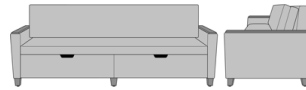

Carrara Sleeper Sofa 78",
with Drawers, Upholstered
Seat Rail, Kwalu Legs
Model: CRF3BBA1
86W 35D 33H
23AH