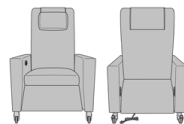

Carrara Motorized Sleeper
Recliner, without Arm Caps,
without Battery Pack
Model: CRSLMTR0011
32.5W 36D 45H
25AH 75Ext. Depth