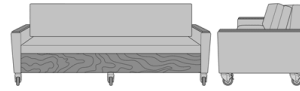

Carrara Sleeper Sofa 72",
with Drawers, Upholstered
Seat Rail, Power Grommet at
Front, Plinth Base
Model: CRF1BBC2
80W 35D 33H
23AH

Carrara Sleeper Sofa 75",
Fusion Seat Rail, LK Casters
Model: CRF2AAA3
83W 35D 33H
23AH