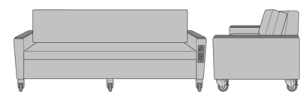

Carrara Sleeper Sofa 72",
Upholstered Seat Rail, Power
Grommet at Front, LK
Casters
Model: CRF1ABC3
80W 35D 33H
23AH