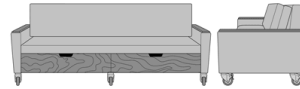

Carrara Sleeper Sofa 75",
Upholstered Seat Rail, Power
Grommet at Front, Plinth
Base
Model: CRF2ABC2
83W 35D 33H
23AH

Carrara Sleeper Sofa 75",
with Drawers, Fusion Seat
Rail, Power Grommet at
Front, LK Casters
Model: CRF2BAA3
83W 35D 33H
23AH