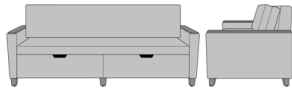

Carrara Sleeper Sofa 72",
with Drawers, Upholstered
Seat Rail, Kwalu Legs
Model: CRF1BBA1
80W 35D 33H
23AH