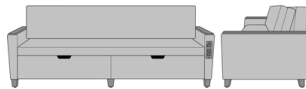

Carrara Sleeper Sofa 78",
with Drawers, Fusion Seat
Rail, Kwalu Legs
Model: CRF3BAA1
86W 35D 33H
23AH

Carrara Sleeper Sofa 78",
with Drawers, Fusion Seat
Rail, Plinth Base
Model: CRF3BAA2
86W 35D 33H
23AH

Carrara Sleeper Sofa 78",
with Drawers, Fusion Seat
Rail, LK Casters
Model: CRF3BAA3
86W 35D 33H
23AH

Carrara Sleeper Sofa 78",
with Drawers, Fusion Seat
Rail, Power Grommet at
Front, Kwalu Legs
Model: CRF3BAC1
86W 35D 33H
23AH

Carrara Sleeper Sofa 78",
with Drawers, Fusion Seat
Rail, Power Grommet at
Front, Plinth Base
Model: CRF3BAC2
86W 35D 33H
23AH

Carrara Sleeper Sofa 78",
with Drawers, Fusion Seat
Rail, Power Grommet at
Front, LK Casters
Model: CRF3BAC3
86W 35D 33H
23AH

Carrara Sleeper Sofa 78",
with Drawers, Upholstered
Seat Rail, Kwalu Legs
Model: CRF3BBA1
86W 35D 33H
23AH

Carrara Sleeper Sofa 78",
with Drawers, Upholstered
Seat Rail, Plinth Base
Model: CRF3BBA2
86W 35D 33H
23AH