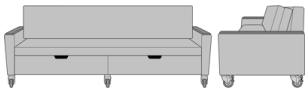

Carrara Sleeper Sofa 78",
with Drawers, Fusion Seat
Rail, Kwalu Legs
Model: CRF3BAA1
86W 35D 33H
23AH

Carrara Sleeper Sofa 78",
with Drawers, Fusion Seat
Rail, Plinth Base
Model: CRF3BAA2
86W 35D 33H
23AH

Carrara Sleeper Sofa 78",
with Drawers, Fusion Seat
Rail, LK Casters
Model: CRF3BAA3
86W 35D 33H
23AH

Carrara Sleeper Sofa 78",
with Drawers, Fusion Seat
Rail, Power Grommet at
Front, Kwalu Legs
Model: CRF3BAC1
86W 35D 33H
23AH

Carrara Sleeper Sofa 78",
with Drawers, Fusion Seat
Rail, Power Grommet at
Front, Plinth Base
Model: CRF3BAC2
86W 35D 33H
23AH

Carrara Sleeper Sofa 78",
with Drawers, Fusion Seat
Rail, Power Grommet at
Front, LK Casters
Model: CRF3BAC3
86W 35D 33H
23AH

Carrara Sleeper Sofa 78",
with Drawers, Upholstered
Seat Rail, Kwalu Legs
Model: CRF3BBA1
86W 35D 33H
23AH

Carrara Sleeper Sofa 78",
with Drawers, Upholstered
Seat Rail, Plinth Base
Model: CRF3BBA2
86W 35D 33H
23AH