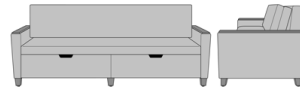

Carrara Sleeper Sofa 75",
with Drawers, Upholstered
Seat Rail, Kwalu Legs
Model: CRF2BBA1
83W 35D 33H
23AH