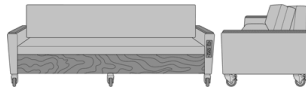

Carrara Sleeper Sofa 78",
Fusion Seat Rail, Power
Grommet at Front, LK
Casters
Model: CRF3AAC3
86W 35D 33H
23AH