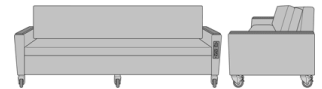

Carrara Sleeper Sofa 78",
Fusion Seat Rail, Kwalu Legs
Model: CRF3AAA1
86W 35D 33H
23AH

Carrara Sleeper Sofa 78",
Fusion Seat Rail, Plinth Base
Model: CRF3AAA2
86W 35D 33H
23AH

Carrara Sleeper Sofa 78",
Fusion Seat Rail, LK Casters
Model: CRF3AAA3
86W 35D 33H
23AH

Carrara Sleeper Sofa 78",
Fusion Seat Rail, Power
Grommet at Front, Kwalu
Legs
Model: CRF3AAC1
86W 35D 33H
23AH

Carrara Sleeper Sofa 78",
Fusion Seat Rail, Power
Grommet at Front, Plinth
Base
Model: CRF3AAC2
86W 35D 33H
23AH

Carrara Sleeper Sofa 78",
Fusion Seat Rail, Power
Grommet at Front, LK
Casters
Model: CRF3AAC3
86W 35D 33H
23AH

Carrara Sleeper Sofa 78",
Upholstered Seat Rail, Kwalu
Legs
Model: CRF3ABA1
86W 35D 33H
23AH

Carrara Sleeper Sofa 78",
Upholstered Seat Rail, Plinth
Base
Model: CRF3ABA2
86W 35D 33H
23AH