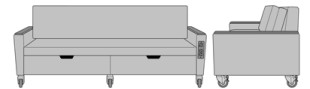

Carrara Sleeper Sofa 72",
with Drawers, Fusion Seat
Rail, Kwalu Legs
Model: CRF1BAA1
80W 35D 33H
23AH

Carrara Sleeper Sofa 72",
with Drawers, Fusion Seat
Rail, Plinth Base
Model: CRF1BAA2
80W 35D 33H
23AH

Carrara Sleeper Sofa 72",
with Drawers, Fusion Seat
Rail, LK Casters
Model: CRF1BAA3
80W 35D 33H
23AH

Carrara Sleeper Sofa 72",
with Drawers, Fusion Seat
Rail, Power Grommet at
Front, Kwalu Legs
Model: CRF1BAC1
80W 35D 33H
23AH

Carrara Sleeper Sofa 72",
with Drawers, Fusion Seat
Rail, Power Grommet at
Front, Plinth Base
Model: CRF1BAC2
80W 35D 33H
23AH

Carrara Sleeper Sofa 72",
with Drawers, Fusion Seat
Rail, Power Grommet at
Front, LK Casters
Model: CRF1BAC3
80W 35D 33H
23AH

Carrara Sleeper Sofa 72",
with Drawers, Upholstered
Seat Rail, Kwalu Legs
Model: CRF1BBA1
80W 35D 33H
23AH

Carrara Sleeper Sofa 72",
with Drawers, Upholstered
Seat Rail, Plinth Base
Model: CRF1BBA2
80W 35D 33H
23AH