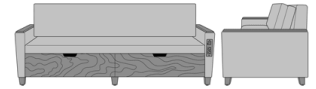

Carrara Sleeper Sofa 75",
Upholstered Seat Rail, Power
Grommet at Front, LK
Casters
Model: CRF2ABC3
83W 35D 33H
23AH

Carrara Sleeper Sofa 75",
with Drawers, Fusion Seat
Rail, Power Grommet at
Front, Kwalu Legs
Model: CRF2BAC1
83W 35D 33H
23AH