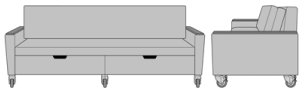

Carrara Sleeper Sofa 75",
with Drawers, Fusion Seat
Rail, Power Grommet at
Front, Kwalu Legs
Model: CRF2BAA1
83W 35D 33H
23AH

Carrara Sleeper Sofa 75",
with Drawers, Fusion Seat
Rail, Power Grommet at
Front, Plinth Base
Model: CRF2BAA2
83W 35D 33H
23AH

Carrara Sleeper Sofa 75",
with Drawers, Fusion Seat
Rail, Power Grommet at
Front, LK Casters
Model: CRF2BAA3
83W 35D 33H
23AH

Carrara Sleeper Sofa 75",
with Drawers, Fusion Seat
Rail, Power Grommet at
Front, Kwalu Legs
Model: CRF2BAC1
83W 35D 33H
23AH

Carrara Sleeper Sofa 75",
with Drawers, Fusion Seat
Rail, Power Grommet at
Front, Plinth Base
Model: CRF2BAC2
83W 35D 33H
23AH

Carrara Sleeper Sofa 75",
with Drawers, Fusion Seat
Rail, Power Grommet at
Front, LK Casters
Model: CRF2BAC3
83W 35D 33H
23AH

Carrara Sleeper Sofa 75",
with Drawers, Upholstered
Seat Rail, Kwalu Legs
Model: CRF2BBA1
83W 35D 33H
23AH

Carrara Sleeper Sofa 75",
with Drawers, Upholstered
Seat Rail, Plinth Base
Model: CRF2BBA2
83W 35D 33H
23AH