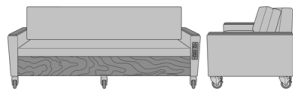

Carrara Sleeper Sofa 72",
Fusion Seat Rail, Power
Grommet at Front, LK
Casters
Model: CRF1AAC3
80W 35D 33H
23AH