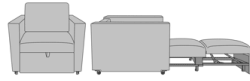

Carrara Sleeper Sofa 78",
with Drawers, Upholstered
Seat Rail, Power Grommet at
Front, Kwalu Legs
Model: CRF3BBC1
86W 35D 33H
23AH

Carrara Pull-Out Sleeper,
without Arm Caps,
Upholstered Seat Rail
Model: CRBBB
39W 38D 36H
26AH 82.5Ext. Depth