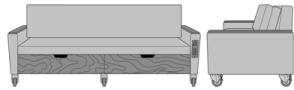

Carrara Sleeper Sofa 72",
with Drawers, Fusion Seat
Rail, Power Grommet at
Front, LK Casters
Model: CRF1BAC3
80W 35D 33H
23AH