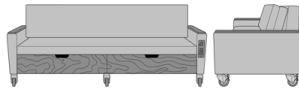

Carrara Sleeper Sofa 75",
with Drawers, Fusion Seat
Rail, Power Grommet at
Front, LK Casters
Model: CRF2BAC3
83W 35D 33H
23AH