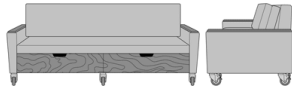

Carrara Sleeper Sofa 72",
with Drawers, Fusion Seat
Rail, LK Casters
Model: CRF1BAA3
80W 35D 33H
23AH