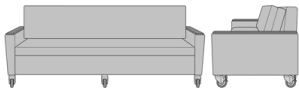

Carrara Sleeper Sofa 75",
Fusion Seat Rail, Kwalu Legs
Model: CRF2AAA1
83W 35D 33H
23AH

Carrara Sleeper Sofa 75",
Fusion Seat Rail, Plinth Base
Model: CRF2AAA2
83W 35D 33H
23AH

Carrara Sleeper Sofa 75",
Fusion Seat Rail, LK Casters
Model: CRF2AAA3
83W 35D 33H
23AH

Carrara Sleeper Sofa 75",
Fusion Seat Rail, Power
Grommet at Front, Kwalu
Legs
Model: CRF2AAC1
83W 35D 33H
23AH

Carrara Sleeper Sofa 75",
Fusion Seat Rail, Power
Grommet at Front, Plinth
Base
Model: CRF2AAC2
83W 35D 33H
23AH

Carrara Sleeper Sofa 75",
Fusion Seat Rail, Power
Grommet at Front, LK
Casters
Model: CRF2AAC3
83W 35D 33H
23AH

Carrara Sleeper Sofa 75",
Upholstered Seat Rail, Kwalu
Legs
Model: CRF2ABA1
83W 35D 33H
23AH

Carrara Sleeper Sofa 75",
Upholstered Seat Rail, Plinth
Base
Model: CRF2ABA2
83W 35D 33H
23AH