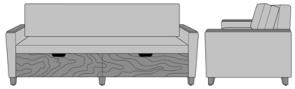

Carrara Sleeper Sofa 72",
with Drawers, Fusion Seat
Rail, Kwalu Legs
Model: CRF1BAA1
80W 35D 33H
23AH