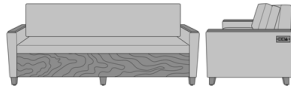

# Carrara Sleepover

Carrara Sleeper Sofa 72",  
without Drawers, Fusion  
Seat Rail, without Data  
Grommet, Kwalu Leg  
Model: CRF1AAA1  
80W 35D 33H  
23AH

Carrara Sleeper Sofa 72",  
without Drawers, Fusion  
Seat Rail, without Data  
Grommet, Plinth Base  
Model: CRF1AAA2  
80W 35D 33H  
23AH