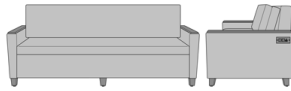

# Carrara Sleepover

Carrara Sleeper Sofa 72",  
without Drawers, Fusion  
Seat Rail, without Data  
Grommet, Kwalu Leg  
Model: CRF1AAA1  
80W 35D 33H  
23AH

Carrara Sleeper Sofa 72",  
without Drawers, Fusion  
Seat Rail, without Data  
Grommet, Plinth Base  
Model: CRF1AAA2  
80W 35D 33H  
23AH

Carrara Sleeper Sofa 72",  
without Drawers, Fusion  
Seat Rail, Data Grommet at  
Rear, Kwalu Leg  
Model: CRF1AAB1  
80W 35D 33H  
23AH

Carrara Sleeper Sofa 72",  
without Drawers, Fusion  
Seat Rail, Data Grommet at  
Rear, Plinth Base  
Model: CRF1AAB2  
80W 35D 33H  
23AH

Carrara Sleeper Sofa 72",  
without Drawers,  
Upholstered Seat Rail,  
without Data Grommet,  
Kwalu Leg  
Model: CRF1ABA1  
80W 35D 33H  
23AH

Carrara Sleeper Sofa 72",  
without Drawers,  
Upholstered Seat Rail,  
without Data Grommet,  
Plinth Base  
Model: CRF1ABA2  
80W 35D 33H  
23AH