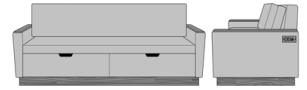

Carrara Sleeper Sofa 72",
with Drawers, Upholstered
Seat Rail, Data Grommet at
Rear, Plinth Base
Model: CRF1BBB2
80W 35D 33H
23AH