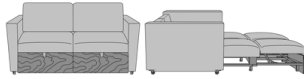

Carrara Double Pull Out
Sleeper, without Arm Caps,
Fusion Seat Rail
Model: CR2BA
67W 38D 36H
26AH 82.5Ext. Depth