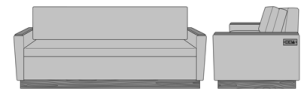

Carrara Sleeper Sofa 72",
without Drawers,
Upholstered Seat Rail, Data
Grommet at Rear, Plinth
Base
Model: CRF1ABB2
80W 35D 33H
23AH