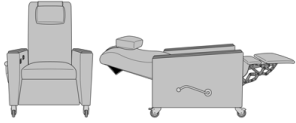

Carrara Sleeper Sofa 78",
with Drawers, Upholstered
Seat Rail, without Data
Grommet, Kwalu Leg
Model: CRF3BBA1
86W 35D 33H
23AH

Carrara Sleeper Recliner
Model: CRSL5
32.5W 36D 45H
25AH 75Ext. Depth