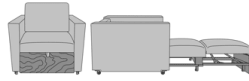

Carrara Sleeper Sofa 78",
with Drawers, Upholstered
Seat Rail, without Data
Grommet, Plinth Base
Model: CRF3BBA2
86W 35D 33H
23AH

Carrara Pull-Out Sleeper,
without Arm Caps, Fusion
Seat Rail
Model: CRBBA
39W 38D 36H
26AH 82.5Ext. Depth