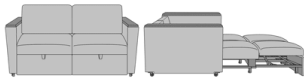

Carrara Double Pull Out
Sleeper, with Arm Caps,
Upholstered Seat Rail
Model: CR2CB
67W 38D 36H
26AH 82.5Ext. Depth