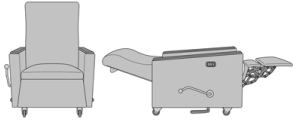

Carrara Bariatric

Carrara Bariatric Recliner,
500 lb. Weight Capacity

Model: CRBB5

37.5W 38D 45H

25.5AH 71Ext. Depth