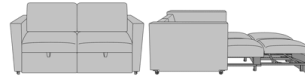

Carrara Double Pull Out
Sleeper, without Arm Caps,
Upholstered Seat Rail
Model: CR2BB
67W 38D 36H
26AH 82.5Ext. Depth