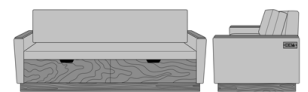

Carrara Sleeper Sofa 72",
with Drawers, Fusion Seat
Rail, Data Grommet at Rear,
Plinth Base
Model: CRF1BAB2
80W 35D 33H