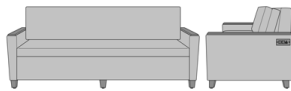

Carrara Sleeper Sofa 72",
without Drawers,
Upholstered Seat Rail, Data
Grommet at Rear, Kwalu Leg
Model: CRF1ABB1
80W 35D 33H
23AH