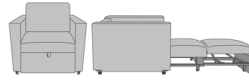

Carrara Sleeper Sofa 78",
with Drawers, Upholstered
Seat Rail, Data Grommet at
Rear, Kwalu Leg
Model: CRF3BBB1
86W 35D 33H
23AH

Carrara Pull-Out Sleeper,
without Arm Caps,
Upholstered Seat Rail
Model: CRBBB
39W 38D 36H
26AH 82.5Ext. Depth