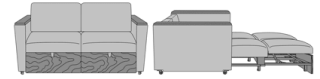

Carrara Double Pull Out
Sleeper, with Arm Caps,
Fusion Seat Rail
Model: CR2CA
67W 38D 36H
26AH 82.5Ext. Depth