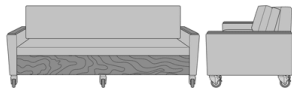

Carrara Sleeper Sofa 72",
Fusion Seat Rail, LK Casters
Model: CRF1AAA3
80W 35D 33H
23AH