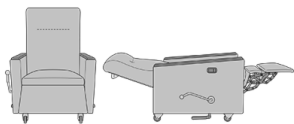

Carrara Recliner

Carrara Bariatric Recliner,
500 lb. Weight Capacity
Model: CRBB5
37.5W 38D 45H
25.5AH 71Ext. Depth