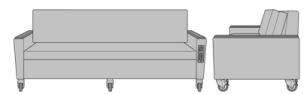

Carrara Sleeper Sofa 72",
Upholstered Seat Rail, Power
Grommet at Front, LK
Casters
Model: CRF1ABC3
80W 35D 33H
23AH