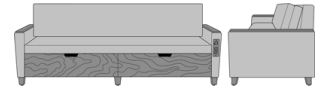

Carrara Sleeper Sofa 78",
Upholstered Seat Rail, Power
Grommet at Front, LK
Casters
Model: CRF3ABC3
86W 35D 33H
23AH

Carrara Sleeper Sofa 78",
with Drawers, Fusion Seat
Rail, Power Grommet at
Front, Kwalu Legs
Model: CRF3BAC1
86W 35D 33H
23AH