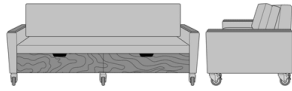

Carrara Sleeper Sofa 72",
with Drawers, Fusion Seat
Rail, LK Casters
Model: CRF1BAA3
80W 35D 33H
23AH