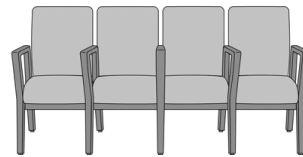

Carrara Tandem, 3-Seater Gang

Model: CRGE

69W 27D 36.5H

26AH

Carrara Tandem, 4-Seater Spanned with Center Arm

Model: CRGF

84.25W 27D 36.5H

26AH