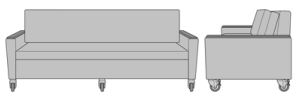

Carrara Sleeper Sofa 72",
Upholstered Seat Rail, LK
Casters
Model: CRF1ABA3
80W 35D 33H
23AH