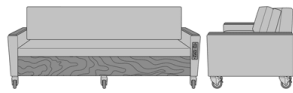

Carrara Sleeper Sofa 72",
Fusion Seat Rail, Power
Grommet at Front, LK
Casters
Model: CRF1AAC3
80W 35D 33H
23AH