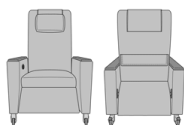

Carrara Motorized Sleeper
Recliner, with Arm Caps,
with Battery Pack
Model: CRSLMTR1111
32.5W 36D 45H
25AH 75Ext. Depth