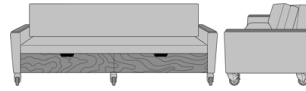

Carrara Sleeper Sofa 78",
Upholstered Seat Rail, Power
Grommet at Front, Plinth
Base
Model: CRF3ABC2
86W 35D 33H
23AH

Carrara Sleeper Sofa 78",
with Drawers, Fusion Seat
Rail, LK Casters
Model: CRF3BAA3
86W 35D 33H
23AH