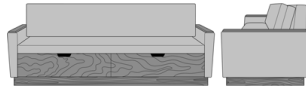

Carrara Sleeper Sofa 78",
Upholstered Seat Rail, Power
Grommet at Front, Kwalu
Legs
Model: CRF3ABC1
86W 35D 33H
23AH

Carrara Sleeper Sofa 78",
with Drawers, Fusion Seat
Rail, Plinth Base
Model: CRF3BAA2
86W 35D 33H
23AH