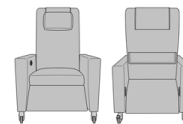

Carrara Motorized Sleeper
Recliner, without Arm Caps,
with Battery Pack
Model: CRSLMTR0111
32.5W 36D 45H
25AH 75Ext. Depth