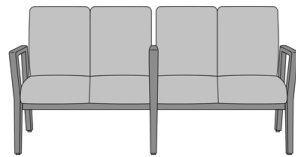

Carrara Tandem, 4-Seater Spanned with Center Arm

Model: CRGF

84.25W 27D 36.5H

26AH