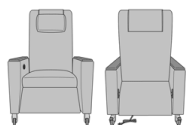

Carrara Motorized Sleeper
Recliner, with Arm Caps,
without Battery Pack
Model: CRSLMTR1011
32.5W 36D 45H
25AH 75Ext. Depth