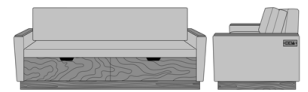

Carrara Sleeper Sofa 72",
with Drawers, Fusion Seat
Rail, Data Grommet at Rear,
Plinth Base
Model: CRF1BAB2
80W 35D 33H