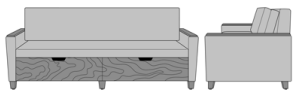

Carrara Sleeper Sofa 72",
with Drawers, Fusion Seat
Rail, without Data Grommet,
Kwalu Leg
Model: CRF1BAA1
80W 35D 33H