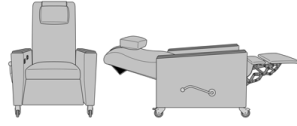

Carrara Sleeper Recliner
Model: CRSL5
32.5W 36D 45H
25AH 75Ext. Depth