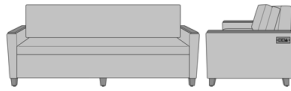

Carrara Sleeper Sofa 72",
without Drawers,
Upholstered Seat Rail, Data
Grommet at Rear, Kwalu Leg
Model: CRF1ABB1
80W 35D 33H
23AH