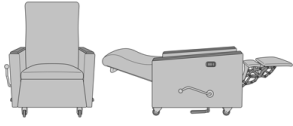

Carrara Recliner

Carrara Bariatric Recliner,
500 lb. Weight Capacity
Model: CRBB5
37.5W 38D 45H
25.5AH 71Ext. Depth