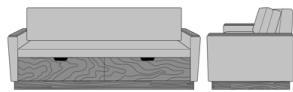

Carrara Sleeper Sofa 72",
with Drawers, Fusion Seat
Rail, without Data Grommet,
Plinth Base
Model: CRF1BAA2
80W 35D 33H