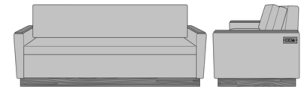

Carrara Sleeper Sofa 72",
without Drawers,
Upholstered Seat Rail, Data
Grommet at Rear, Plinth
Base
Model: CRF1ABB2
80W 35D 33H
23AH