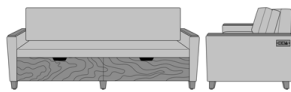

Carrara Sleeper Sofa 72",
with Drawers, Fusion Seat
Rail, Data Grommet at Rear,
Kwalu Leg
Model: CRF1BAB1
80W 35D 33H