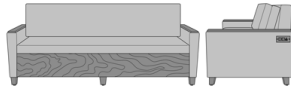

Carrara Sleeper Sofa 72",
without Drawers, Fusion
Seat Rail, Data Grommet at
Rear, Kwalu Leg
Model: CRF1AAB1
80W 35D 33H
23AH