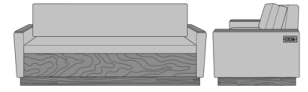

Carrara Sleeper Sofa 72",
without Drawers, Fusion
Seat Rail, Data Grommet at
Rear, Plinth Base
Model: CRF1AAB2
80W 35D 33H
23AH