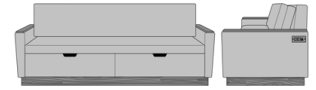

Carrara Sleeper Sofa 75",
with Drawers, Upholstered
Seat Rail, Data Grommet at
Rear, Plinth Base
Model: CRF2BBB2
83W 35D 33H
23AH