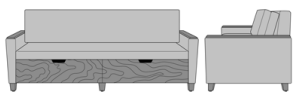

Carrara Sleeper Sofa 72",
with Drawers, Fusion Seat
Rail, without Data Grommet,
Kwalu Leg
Model: CRF1BAA1
80W 35D 33H