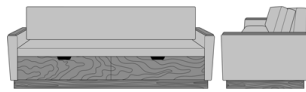

Carrara Sleeper Sofa 78",
with Drawers, Fusion Seat
Rail, without Data Grommet,
Plinth Base
Model: CRF3BAA2
86W 35D 33H
23AH