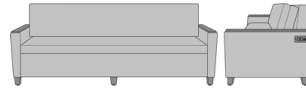

Carrara Sleeper Sofa 78",
without Drawers,
Upholstered Seat Rail, Data
Grommet at Rear, Kwalu Leg
Model: CRF3ABB1
86W 35D 33H
23AH