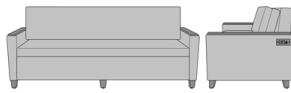

Carrara Sleeper Sofa 72",
without Drawers,
Upholstered Seat Rail, Data
Grommet at Rear, Kwalu Leg
Model: CRF1ABB1
80W 35D 33H
23AH