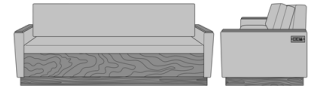

Carrara Sleeper Sofa 75",
without Drawers, Fusion
Seat Rail, Data Grommet at
Rear, Plinth Base
Model: CRF2AAB2
83W 35D 33H
23AH