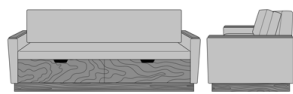

Carrara Sleeper Sofa 72",
with Drawers, Fusion Seat
Rail, without Data Grommet,
Plinth Base
Model: CRF1BAA2
80W 35D 33H