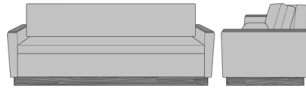

Carrara Sleeper Sofa 78",
without Drawers,
Upholstered Seat Rail,
without Data Grommet,
Plinth Base
Model: CRF3ABA2
86W 35D 33H
23AH