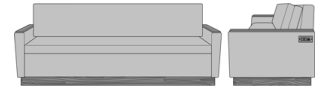

Carrara Sleeper Sofa 78",
without Drawers,
Upholstered Seat Rail, Data
Grommet at Rear, Plinth
Base
Model: CRF3ABB2
86W 35D 33H
23AH