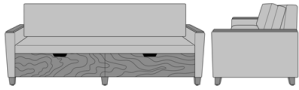

23AH

Carrara Sleeper Sofa 75",
with Drawers, Fusion Seat
Rail, Data Grommet at Front,
Kwalu Leg
Model: CRF2BAA1
83W 35D 33H
23AH

23AH