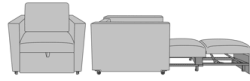

Carrara Pull-Out Sleeper,
without Arm Caps,
Upholstered Seat Rail
Model: CRBBB
39W 38D 36H
26AH 82.5Ext. Depth