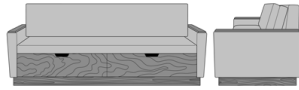

Carrara Sleeper Sofa 75",
with Drawers, Fusion Seat
Rail, Data Grommet at Front,
Plinth Base
Model: CRF2BAA2
83W 35D 33H
23AH

23AH