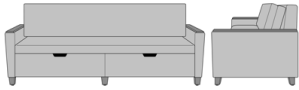

Carrara Sleeper Sofa 75",
with Drawers, Upholstered
Seat Rail, without Data
Grommet, Kwalu Leg
Model: CRF2BBA1
83W 35D 33H
23AH