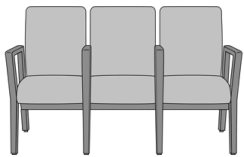

Carrara Tandem, 3-Seater Gang

Model: CRGE

69W 27D 36.5H

26AH