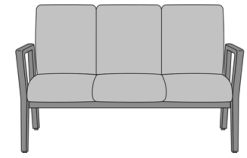

26AH

Carrara Tandem, 2-Seater Gang

Model: CRGC

46.25W 27D 36.5H

26AH

Carrara Tandem, 3-Seater Spanned

Model: CRGD

63.5W 27D 36.5H