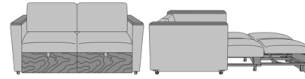

Carrara Double Pull Out
Sleeper, with Arm Caps,
Fusion Seat Rail
Model: CR2CA
67W 38D 36H
26AH 82.5Ext. Depth