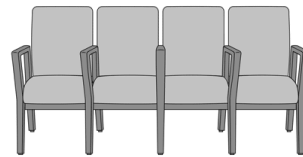

Carrara Tandem, 4-Seater Gang

Model: CRGG

90.75W 27D 36.5H

26AH