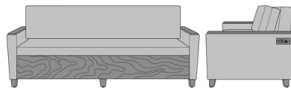

Carrara Sleeper Sofa 72",
without Drawers, Fusion
Seat Rail, Data Grommet at
Rear, Kwalu Leg
Model: CRF1AAB1
80W 35D 33H
23AH