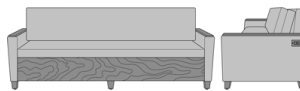

Carrara Sleeper Sofa 78",
without Drawers, Fusion
Seat Rail, Data Grommet at
Rear, Kwalu Leg
Model: CRF3AAB1
86W 35D 33H
23AH