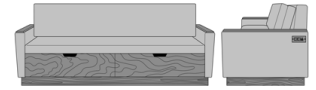

23AH

Carrara Sleeper Sofa 75",
with Drawers, Fusion Seat
Rail, Data Grommet at Front,
Plinth Base
Model: CRF2BAA2
83W 35D 33H
23AH

23AH

Carrara Sleeper Sofa 75",
with Drawers, Fusion Seat
Rail, Data Grommet at Rear,
Kwalu Leg
Model: CRF2BAB1
83W 35D 33H
23AH