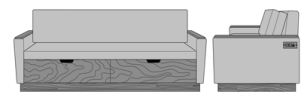

Carrara Sleeper Sofa 72",
with Drawers, Fusion Seat
Rail, Data Grommet at Rear,
Plinth Base
Model: CRF1BAB2
80W 35D 33H