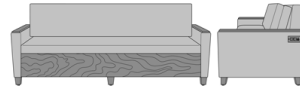

Carrara Sleeper Sofa 75",
without Drawers, Fusion
Seat Rail, Data Grommet at
Rear, Kwalu Leg
Model: CRF2AAB1
83W 35D 33H
23AH