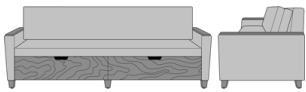

Carrara Sleeper Sofa 78",
with Drawers, Fusion Seat
Rail, without Data Grommet,
Kwalu Leg
Model: CRF3BAA1
86W 35D 33H
23AH