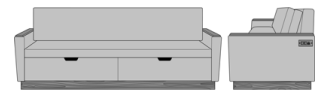

Carrara Sleeper Sofa 78",
with Drawers, Upholstered
Seat Rail, Data Grommet at
Rear, Plinth Base
Model: CRF3BBB2
86W 35D 33H
23AH