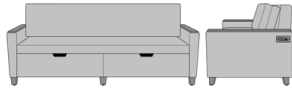

Carrara Sleeper Sofa 72",
with Drawers, Upholstered
Seat Rail, Data Grommet at
Rear, Kwalu Leg
Model: CRF1BBB1
80W 35D 33H
23AH

23AH