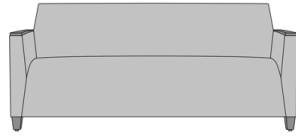

Carrara Lounge

Carrara Sofa, without Arm Caps
Model: CRL3A5
76.5W 30D 34H
26AH

Carrara Sofa, with Arm Caps
Model: CRL3B5
76.5W 30D 34H
26AH

Carrara Love Seat, without Arm Caps
Model: CRL2A5
57W 30D 34H
26AH

Carrara Love Seat, with Arm Caps
Model: CRL2B5
57W 30D 34H
26AH

Carrara Lounge Chair, without Arm Caps
Model: CRL1A5
34W 30D 34H
26AH

Carrara Lounge Chair, with Arm Caps
Model: CRL1B5
34W 30D 34H
26AH

Carrara Bariatric