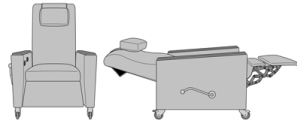

Carrara Sleeper Recliner
Model: CRSL5
32.5W 36D 45H
25AH 75Ext. Depth