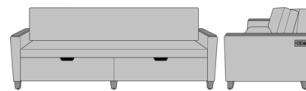

Carrara Sleeper Sofa 78",
with Drawers, Upholstered
Seat Rail, Data Grommet at
Rear, Kwalu Leg
Model: CRF3BBB1
86W 35D 33H
23AH