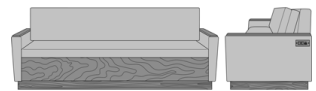

Carrara Sleeper Sofa 78",
without Drawers, Fusion
Seat Rail, Data Grommet at
Rear, Plinth Base
Model: CRF3AAB2
86W 35D 33H
23AH