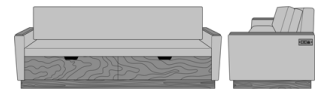

Carrara Sleeper Sofa 78",
with Drawers, Fusion Seat
Rail, Data Grommet at Rear,
Plinth Base
Model: CRF3BAB2
86W 35D 33H
23AH