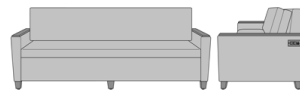

Carrara Sleeper Sofa 75",
without Drawers,
Upholstered Seat Rail, Data
Grommet at Rear, Kwalu Leg
Model: CRF2ABB1
83W 35D 33H
23AH