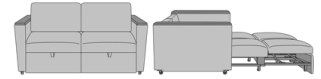

Carrara Double Pull Out
Sleeper, with Arm Caps,
Upholstered Seat Rail
Model: CR2CB
67W 38D 36H
26AH 82.5Ext. Depth