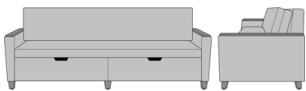

Carrara Sleeper Sofa 78",
with Drawers, Upholstered
Seat Rail, without Data
Grommet, Kwalu Leg
Model: CRF3BBA1
86W 35D 33H
23AH