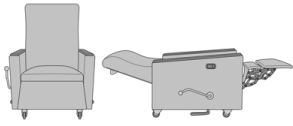

Carrara Recliner

Carrara Bariatric Recliner,
500 lb. Weight Capacity
Model: CRBB5
37.5W 38D 45H
25.5AH 71Ext. Depth