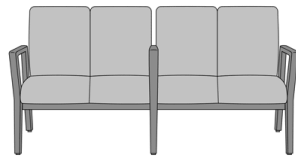

26AH

Carrara Tandem, 3-Seater Gang

Model: CRGE

69W 27D 36.5H

26AH

Carrara Tandem, 4-Seater Spanned with Center Arm

Model: CRGF

84.25W 27D 36.5H