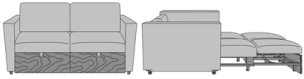

Carrara Double Pull Out
Sleeper, without Arm Caps,
Fusion Seat Rail
Model: CR2BA
67W 38D 36H
26AH 82.5Ext. Depth