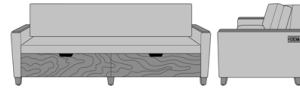

Carrara Sleeper Sofa 75",
with Drawers, Fusion Seat
Rail, Data Grommet at Rear,
Kwalu Leg
Model: CRF2BAB1
83W 35D 33H
23AH