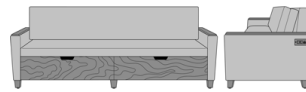

Carrara Sleeper Sofa 78",
with Drawers, Fusion Seat
Rail, Data Grommet at Rear,
Kwalu Leg
Model: CRF3BAB1
86W 35D 33H
23AH