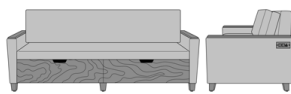

Carrara Sleeper Sofa 72",
with Drawers, Fusion Seat
Rail, Data Grommet at Rear,
Kwalu Leg
Model: CRF1BAB1
80W 35D 33H