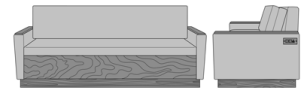

Carrara Sleeper Sofa 72",
without Drawers, Fusion
Seat Rail, Data Grommet at
Rear, Plinth Base
Model: CRF1AAB2
80W 35D 33H
23AH