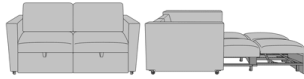

Carrara Double Pull Out
Sleeper, without Arm Caps,
Upholstered Seat Rail
Model: CR2BB
67W 38D 36H
26AH 82.5Ext. Depth