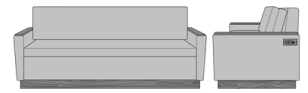

Carrara Sleeper Sofa 72",
without Drawers,
Upholstered Seat Rail, Data
Grommet at Rear, Plinth
Base
Model: CRF1ABB2
80W 35D 33H
23AH