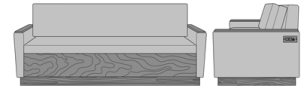

Carrara Sleeper Sofa 72",
without Drawers, Fusion
Seat Rail, Data Grommet at
Rear, Plinth Base
Model: CRF1AAB2
80W 35D 33H
23AH