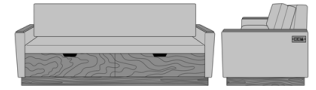

Carrara Sleeper Sofa 75",
with Drawers, Fusion Seat
Rail, Data Grommet at Rear,
Plinth Base
Model: CRF2BAB2
83W 35D 33H
23AH