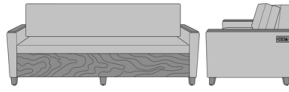

Carrara Sleeper Sofa 72",
without Drawers, Fusion
Seat Rail, Data Grommet at
Rear, Kwalu Leg
Model: CRF1AAB1
80W 35D 33H
23AH