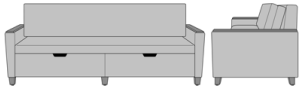

Carrara Sleeper Sofa 75",
with Drawers, Upholstered
Seat Rail, without Data
Grommet, Kwalu Leg
Model: CRF2BBA1
83W 35D 33H
23AH