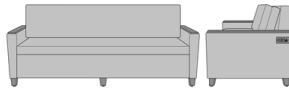

Carrara Sleeper Sofa 72",
without Drawers,
Upholstered Seat Rail, Data
Grommet at Rear, Kwalu Leg
Model: CRF1ABB1
80W 35D 33H
23AH