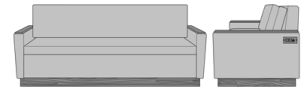

Carrara Sleeper Sofa 72",
without Drawers,
Upholstered Seat Rail, Data
Grommet at Rear, Plinth
Base
Model: CRF1ABB2
80W 35D 33H
23AH