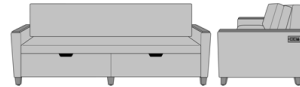

Carrara Sleeper Sofa 75",
with Drawers, Upholstered
Seat Rail, Data Grommet at
Rear, Kwalu Leg
Model: CRF2BBB1
83W 35D 33H
23AH