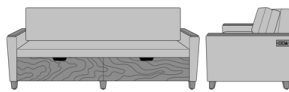

Carrara Sleeper Sofa 72",
with Drawers, Fusion Seat
Rail, Data Grommet at Rear,
Kwalu Leg
Model: CRF1BAB1
80W 35D 33H