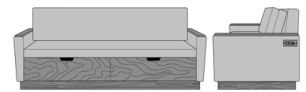

Carrara Sleeper Sofa 72",
with Drawers, Fusion Seat
Rail, Data Grommet at Rear,
Plinth Base
Model: CRF1BAB2
80W 35D 33H