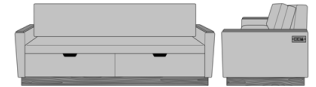

Carrara Sleeper Sofa 75",
with Drawers, Upholstered
Seat Rail, Data Grommet at
Rear, Plinth Base
Model: CRF2BBB2
83W 35D 33H
23AH