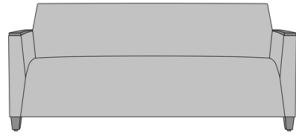

Carrara Sofa, with Arm Caps
Model: CRL3B5
76.5W 30D 34H
26AH