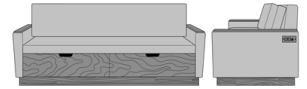

Carrara Sleeper Sofa 72",
with Drawers, Fusion Seat
Rail, Data Grommet at Rear,
Plinth Base
Model: CRF1BAB2
80W 35D 33H
23AH