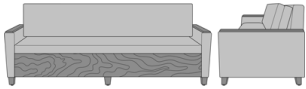

Carrara Sleeper Sofa 75",
with Drawers, Upholstered
Seat Rail, without Data
Grommet, Kwalu Leg
Model: CRF2BBA1
83W 35D 33H
23AH

Carrara Sleeper Sofa 78",
without Drawers, Fusion
Seat Rail, without Data
Grommet, Kwalu Leg
Model: CRF3AAA1
86W 35D 33H
23AH