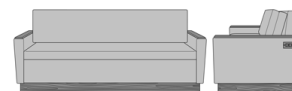

Carrara Sleeper Sofa 72",
without Drawers,
Upholstered Seat Rail, Data
Grommet at Rear, Plinth
Base
Model: CRF1ABB2
80W 35D 33H
23AH