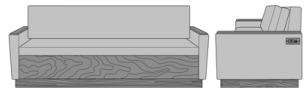

Carrara Sleeper Sofa 72",
with Drawers, Fusion Seat
Rail, without Data Grommet,
Kwalu Leg
Model: CRF1BAA1
80W 35D 33H
23AH

Carrara Sleeper Sofa 72",
with Drawers, Fusion Seat
Rail, without Data Grommet,
Plinth Base
Model: CRF1BAA2
80W 35D 33H
23AH

Carrara Sleeper Sofa 72",
with Drawers, Fusion Seat
Rail, Data Grommet at Rear,
Kwalu Leg
Model: CRF1BAB1
80W 35D 33H
23AH

Carrara Sleeper Sofa 72",
with Drawers, Fusion Seat
Rail, Data Grommet at Rear,
Plinth Base
Model: CRF1BAB2
80W 35D 33H
23AH

Carrara Sleeper Sofa 72",
with Drawers, Upholstered
Seat Rail, without Data
Grommet, Kwalu Leg
Model: CRF1BBA1
80W 35D 33H
23AH

Carrara Sleeper Sofa 72",
with Drawers, Upholstered
Seat Rail, without Data
Grommet, Plinth Base
Model: CRF1BBA2
80W 35D 33H
23AH

Carrara Sleeper Sofa 72",
with Drawers, Upholstered
Seat Rail, Data Grommet at
Rear, Kwalu Leg
Model: CRF1BBB1
80W 35D 33H
23AH

Carrara Sleeper Sofa 72",
with Drawers, Upholstered
Seat Rail, Data Grommet at
Rear, Plinth Base
Model: CRF1BBB2
80W 35D 33H
23AH