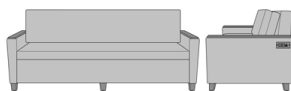

Carrara Sleeper Sofa 72",
without Drawers,
Upholstered Seat Rail, Data
Grommet at Rear, Kwalu Leg
Model: CRF1ABB1
80W 35D 33H
23AH