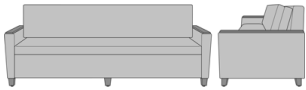

Carrara Sleeper Sofa 78",
without Drawers,
Upholstered Seat Rail,
without Data Grommet,
Kwalu Leg
Model: CRF3ABA1
86W 35D 33H
23AH