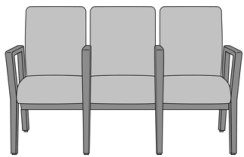

Carrara Tandem, 3-Seater
Gang
Model: CRGE
69W 27D 36.5H
26AH