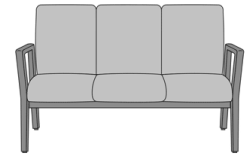

Carrara Tandem, 3-Seater
Spanned
Model: CRGD
63.5W 27D 36.5H
26AH