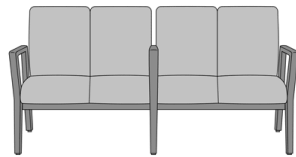

Carrara Tandem, 4-Seater
Spanned with Center Arm
Model: CRGF
84.25W 27D 36.5H
26AH