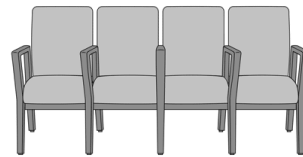

Carrara Tandem, 2-Seater
Gang
Model: CRGC
46.25W 27D 36.5H
26AH

Carrara Tandem, 3-Seater
Spanned
Model: CRGD
63.5W 27D 36.5H
26AH

Carrara Tandem, 3-Seater
Gang
Model: CRGE
69W 27D 36.5H
26AH

Carrara Tandem, 4-Seater
Spanned with Center Arm
Model: CRGF
84.25W 27D 36.5H
26AH