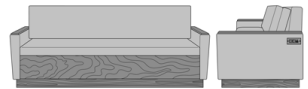

Carrara Sleeper Sofa 72",
with Drawers, Fusion Seat
Rail, without Data Grommet,
Kwalu Leg
Model: CRF1BAA1
80W 35D 33H
23AH

Carrara Sleeper Sofa 72",
with Drawers, Fusion Seat
Rail, without Data Grommet,
Plinth Base
Model: CRF1BAA2
80W 35D 33H
23AH

Carrara Sleeper Sofa 72",
with Drawers, Fusion Seat
Rail, Data Grommet at Rear,
Kwalu Leg
Model: CRF1BAB1
80W 35D 33H
23AH

Carrara Sleeper Sofa 72",
with Drawers, Fusion Seat
Rail, Data Grommet at Rear,
Plinth Base
Model: CRF1BAB2
80W 35D 33H
23AH

Carrara Sleeper Sofa 72",
with Drawers, Upholstered
Seat Rail, without Data
Grommet, Kwalu Leg
Model: CRF1BBA1
80W 35D 33H
23AH

Carrara Sleeper Sofa 72",
with Drawers, Upholstered
Seat Rail, without Data
Grommet, Plinth Base
Model: CRF1BBA2
80W 35D 33H
23AH

Carrara Sleeper Sofa 72",
with Drawers, Upholstered
Seat Rail, Data Grommet at
Rear, Kwalu Leg
Model: CRF1BBB1
80W 35D 33H
23AH

Carrara Sleeper Sofa 72",
with Drawers, Upholstered
Seat Rail, Data Grommet at
Rear, Plinth Base
Model: CRF1BBB2
80W 35D 33H
23AH