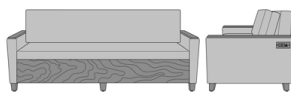

Carrara Sleepover

Carrara Sleeper Sofa 72",
without Drawers, Fusion
Seat Rail, without Data
Grommet, Kwalu Leg
Model: CRF1AAA1
80W 35D 33H
23AH

Carrara Sleeper Sofa 72",
without Drawers, Fusion
Seat Rail, without Data
Grommet, Plinth Base
Model: CRF1AAA2
80W 35D 33H
23AH