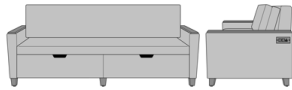

Carrara Sleeper Sofa 72",
with Drawers, Upholstered
Seat Rail, Data Grommet at
Rear, Kwalu Leg
Model: CRF1BBB1
80W 35D 33H
23AH