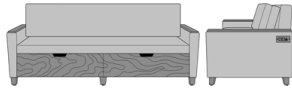

Carrara Sleeper Sofa 72",
with Drawers, Fusion Seat
Rail, Data Grommet at Rear,
Kwalu Leg
Model: CRF1BAB1
80W 35D 33H
23AH