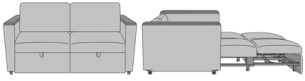

Carrara Pull-Out Sleeper,
with Arm Caps, Upholstered
Seat Rail
Model: CRBCB
39W 38D 36H
26AH 82.5Ext. Depth

Carrara Double Pull Out
Sleeper, with Arm Caps,
Upholstered Seat Rail
Model: CR2CB
67W 38D 36H
26AH 82.5Ext. Depth