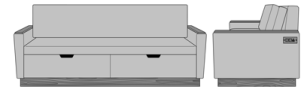

Carrara Sleeper Sofa 72",
with Drawers, Upholstered
Seat Rail, Data Grommet at
Rear, Plinth Base
Model: CRF1BBB2
80W 35D 33H
23AH