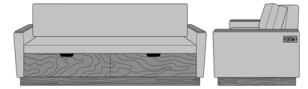

Carrara Sleeper Sofa 72",
with Drawers, Fusion Seat
Rail, Data Grommet at Rear,
Plinth Base
Model: CRF1BAB2
80W 35D 33H
23AH