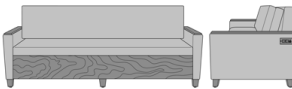

Carrara Sleeper Sofa 72",
with Drawers, Upholstered
Seat Rail, Data Grommet at
Rear, Kwalu Leg
Model: CRF1BBB1
80W 35D 33H
23AH

Carrara Sleeper Sofa 72",
with Drawers, Upholstered
Seat Rail, Data Grommet at
Rear, Plinth Base
Model: CRF1BBB2
80W 35D 33H
23AH

Carrara Sleeper Sofa 75",
without Drawers, Fusion
Seat Rail, without Data
Grommet, Kwalu Leg
Model: CRF2AAA1
83W 35D 33H
23AH

Carrara Sleeper Sofa 75",
without Drawers, Fusion
Seat Rail, without Data
Grommet, Plinth Base
Model: CRF2AAA2
83W 35D 33H
23AH