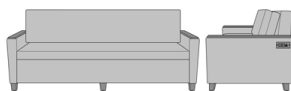

Carrara Sleepover

Carrara Sleeper Sofa 72",
without Drawers, Fusion
Seat Rail, without Data
Grommet, Kwalu Leg
Model: CRF1AAA1
80W 35D 33H
23AH

Carrara Sleeper Sofa 72",
without Drawers, Fusion
Seat Rail, without Data
Grommet, Plinth Base
Model: CRF1AAA2
80W 35D 33H
23AH

Carrara Sleeper Sofa 72",
without Drawers, Fusion
Seat Rail, Data Grommet at
Rear, Kwalu Leg
Model: CRF1AAB1
80W 35D 33H
23AH

Carrara Sleeper Sofa 72",
without Drawers, Fusion
Seat Rail, Data Grommet at
Rear, Plinth Base
Model: CRF1AAB2
80W 35D 33H
23AH

Carrara Sleeper Sofa 72",
without Drawers,
Upholstered Seat Rail,
without Data Grommet,
Kwalu Leg
Model: CRF1ABA1
80W 35D 33H
23AH

Carrara Sleeper Sofa 72",
without Drawers,
Upholstered Seat Rail,
without Data Grommet,
Plinth Base
Model: CRF1ABA2
80W 35D 33H
23AH