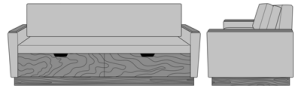

Carrara Sleeper Sofa 72",
with Drawers, Fusion Seat
Rail, without Data Grommet,
Plinth Base
Model: CRF1BAA2
80W 35D 33H
23AH