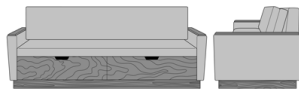

Carrara Sleeper Sofa 75",
with Drawers, Fusion Seat
Rail, Data Grommet at Front,
Plinth Base
Model: CRF2BAA2
83W 35D 33H
23AH