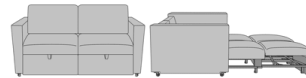

Carrara Double Pull Out
Sleeper, without Arm Caps,
Upholstered Seat Rail
Model: CR2BB
67W 38D 36H
26AH 82.5Ext. Depth