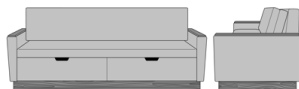

Carrara Sleeper Sofa 75",
without Drawers,
Upholstered Seat Rail,
without Data Grommet,
Kwalu Leg
Model: CRF2ABA1
83W 35D 33H
23AH

Carrara Sleeper Sofa 75",
without Drawers,
Upholstered Seat Rail,
without Data Grommet,
Plinth Base
Model: CRF2ABA2
83W 35D 33H
23AH

Carrara Sleeper Sofa 75",
without Drawers,
Upholstered Seat Rail, Data
Grommet at Rear, Kwalu Leg
Model: CRF2ABB1
83W 35D 33H
23AH

Carrara Sleeper Sofa 75",
without Drawers,
Upholstered Seat Rail, Data
Grommet at Rear, Plinth
Base
Model: CRF2ABB2
83W 35D 33H
23AH

Carrara Sleeper Sofa 75",
with Drawers, Fusion Seat
Rail, Data Grommet at Front,
Kwalu Leg
Model: CRF2BAA1
83W 35D 33H
23AH

Carrara Sleeper Sofa 75",
with Drawers, Fusion Seat
Rail, Data Grommet at Front,
Plinth Base
Model: CRF2BAA2
83W 35D 33H
23AH

Carrara Sleeper Sofa 75",
with Drawers, Fusion Seat
Rail, Data Grommet at Rear,
Kwalu Leg
Model: CRF2BAB1
83W 35D 33H
23AH

Carrara Sleeper Sofa 75",
with Drawers, Fusion Seat
Rail, Data Grommet at Rear,
Plinth Base
Model: CRF2BAB2
83W 35D 33H
23AH