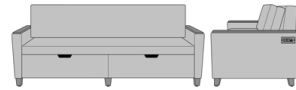

Carrara Sleeper Sofa 72",
with Drawers, Fusion Seat
Rail, without Data Grommet,
Kwalu Leg
Model: CRF1BAA1
80W 35D 33H
23AH

Carrara Sleeper Sofa 72",
with Drawers, Fusion Seat
Rail, without Data Grommet,
Plinth Base
Model: CRF1BAA2
80W 35D 33H
23AH

Carrara Sleeper Sofa 72",
with Drawers, Fusion Seat
Rail, Data Grommet at Rear,
Kwalu Leg
Model: CRF1BAB1
80W 35D 33H
23AH

Carrara Sleeper Sofa 72",
with Drawers, Fusion Seat
Rail, Data Grommet at Rear,
Plinth Base
Model: CRF1BAB2
80W 35D 33H
23AH

Carrara Sleeper Sofa 72",
with Drawers, Upholstered
Seat Rail, without Data
Grommet, Kwalu Leg
Model: CRF1BBA1
80W 35D 33H
23AH

Carrara Sleeper Sofa 72",
with Drawers, Upholstered
Seat Rail, without Data
Grommet, Plinth Base
Model: CRF1BBA2
80W 35D 33H
23AH