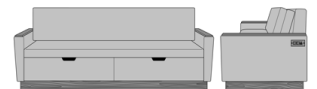

Carrara Sleeper Sofa 75",
without Drawers,
Upholstered Seat Rail,
without Data Grommet,
Kwalu Leg
Model: CRF2ABA1
83W 35D 33H
23AH

Carrara Sleeper Sofa 75",
without Drawers,
Upholstered Seat Rail,
without Data Grommet,
Plinth Base
Model: CRF2ABA2
83W 35D 33H
23AH

Carrara Sleeper Sofa 75",
without Drawers,
Upholstered Seat Rail, Data
Grommet at Rear, Kwalu Leg
Model: CRF2ABB1
83W 35D 33H
23AH

Carrara Sleeper Sofa 75",
without Drawers,
Upholstered Seat Rail, Data
Grommet at Rear, Plinth
Base
Model: CRF2ABB2
83W 35D 33H
23AH

Carrara Sleeper Sofa 75",
with Drawers, Fusion Seat
Rail, Data Grommet at Front,
Kwalu Leg
Model: CRF2BAA1
83W 35D 33H
23AH

Carrara Sleeper Sofa 75",
with Drawers, Fusion Seat
Rail, Data Grommet at Front,
Plinth Base
Model: CRF2BAA2
83W 35D 33H
23AH

Carrara Sleeper Sofa 75",
with Drawers, Fusion Seat
Rail, Data Grommet at Rear,
Kwalu Leg
Model: CRF2BAB1
83W 35D 33H
23AH

Carrara Sleeper Sofa 75",
with Drawers, Fusion Seat
Rail, Data Grommet at Rear,
Plinth Base
Model: CRF2BAB2
83W 35D 33H
23AH