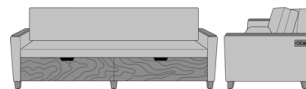

Carrara Sleeper Sofa 78",
with Drawers, Fusion Seat
Rail, Data Grommet at Rear,
Kwalu Leg
Model: CRF3BAB1
86W 35D 33H
23AH