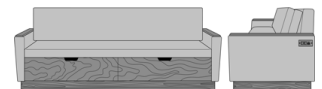

Carrara Sleeper Sofa 78",
with Drawers, Fusion Seat
Rail, Data Grommet at Rear,
Plinth Base
Model: CRF3BAB2
86W 35D 33H
23AH