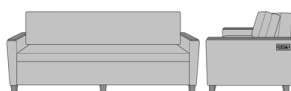

Carrara Sleeper Sofa 72",
without Drawers,
Upholstered Seat Rail, Data
Grommet at Rear, Kwalu Leg
Model: CRF1ABB1
80W 35D 33H
23AH