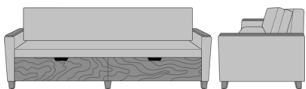

Carrara Sleeper Sofa 78",
with Drawers, Fusion Seat
Rail, without Data Grommet,
Kwalu Leg
Model: CRF3BAA1
86W 35D 33H
23AH