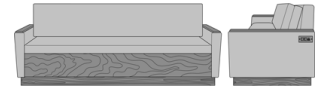

Carrara Sleeper Sofa 75",
with Drawers, Upholstered
Seat Rail, Data Grommet at
Rear, Plinth Base
Model: CRF2BBB2
83W 35D 33H
23AH

Carrara Sleeper Sofa 78",
without Drawers, Fusion
Seat Rail, Data Grommet at
Rear, Plinth Base
Model: CRF3AAB2
86W 35D 33H
23AH