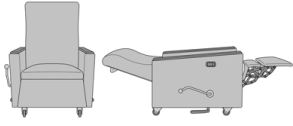

Carrara Recliner

Carrara Bariatric Recliner,
500 lb. Weight Capacity

Model: CRBB5

37.5W 38D 45H

25.5AH 71Ext. Depth