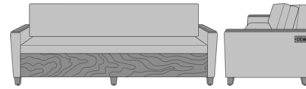

Carrara Sleeper Sofa 75",
with Drawers, Upholstered
Seat Rail, Data Grommet at
Rear, Kwalu Leg
Model: CRF2BBB1
83W 35D 33H
23AH

Carrara Sleeper Sofa 78",
without Drawers, Fusion
Seat Rail, Data Grommet at
Rear, Kwalu Leg
Model: CRF3AAB1
86W 35D 33H
23AH