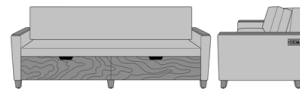

Carrara Sleeper Sofa 75",
with Drawers, Fusion Seat
Rail, Data Grommet at Rear,
Kwalu Leg
Model: CRF2BAB1
83W 35D 33H
23AH