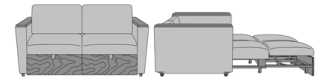

Carrara Double Pull Out
Sleeper, with Arm Caps,
Fusion Seat Rail
Model: CR2CA
67W 38D 36H
26AH 82.5Ext. Depth