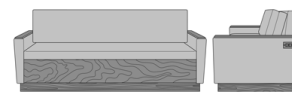

Carrara Sleeper Sofa 72",
without Drawers, Fusion
Seat Rail, Data Grommet at
Rear, Plinth Base
Model: CRF1AAB2
80W 35D 33H
23AH