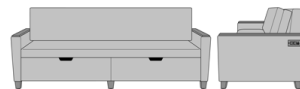

Carrara Sleeper Sofa 75",
without Drawers,
Upholstered Seat Rail,
without Data Grommet,
Kwalu Leg
Model: CRF2ABA1
83W 35D 33H
23AH

Carrara Sleeper Sofa 75",
without Drawers,
Upholstered Seat Rail,
without Data Grommet,
Plinth Base
Model: CRF2ABA2
83W 35D 33H
23AH

Carrara Sleeper Sofa 75",
without Drawers,
Upholstered Seat Rail, Data
Grommet at Rear, Kwalu Leg
Model: CRF2ABB1
83W 35D 33H
23AH

Carrara Sleeper Sofa 75",
without Drawers,
Upholstered Seat Rail, Data
Grommet at Rear, Plinth
Base
Model: CRF2ABB2
83W 35D 33H
23AH

Carrara Sleeper Sofa 75",
with Drawers, Fusion Seat
Rail, Data Grommet at Front,
Kwalu Leg
Model: CRF2BAA1
83W 35D 33H
23AH

Carrara Sleeper Sofa 75",
with Drawers, Fusion Seat
Rail, Data Grommet at Front,
Plinth Base
Model: CRF2BAA2
83W 35D 33H
23AH

Carrara Sleeper Sofa 75",
with Drawers, Fusion Seat
Rail, Data Grommet at Rear,
Kwalu Leg
Model: CRF2BAB1
83W 35D 33H
23AH

Carrara Sleeper Sofa 75",
with Drawers, Fusion Seat
Rail, Data Grommet at Rear,
Plinth Base
Model: CRF2BAB2
83W 35D 33H
23AH