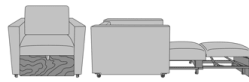

Carrara Pull-Out Sleeper,
without Arm Caps, Fusion
Seat Rail
Model: CRBBA
39W 38D 36H
26AH 82.5Ext. Depth