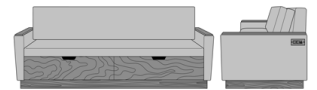

Carrara Sleeper Sofa 75",
with Drawers, Fusion Seat
Rail, Data Grommet at Rear,
Plinth Base
Model: CRF2BAB2
83W 35D 33H
23AH