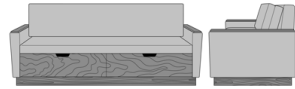

Carrara Sleeper Sofa 72",
with Drawers, Fusion Seat
Rail, without Data Grommet,
Plinth Base
Model: CRF1BAA2
80W 35D 33H
23AH