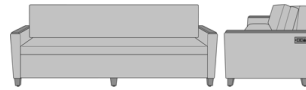

Carrara Sleeper Sofa 78",
without Drawers,
Upholstered Seat Rail, Data
Grommet at Rear, Kwalu Leg
Model: CRF3ABB1
86W 35D 33H
23AH