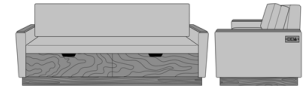

Carrara Sleeper Sofa 72",
with Drawers, Fusion Seat
Rail, Data Grommet at Rear,
Plinth Base
Model: CRF1BAB2
80W 35D 33H
23AH