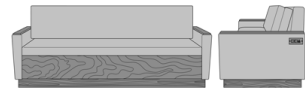

Carrara Sleeper Sofa 72",
with Drawers, Fusion Seat
Rail, without Data Grommet,
Kwalu Leg
Model: CRF1BAA1
80W 35D 33H
23AH

Carrara Sleeper Sofa 72",
with Drawers, Fusion Seat
Rail, without Data Grommet,
Plinth Base
Model: CRF1BAA2
80W 35D 33H
23AH

Carrara Sleeper Sofa 72",
with Drawers, Fusion Seat
Rail, Data Grommet at Rear,
Kwalu Leg
Model: CRF1BAB1
80W 35D 33H
23AH

Carrara Sleeper Sofa 72",
with Drawers, Fusion Seat
Rail, Data Grommet at Rear,
Plinth Base
Model: CRF1BAB2
80W 35D 33H
23AH

Carrara Sleeper Sofa 72",
with Drawers, Upholstered
Seat Rail, without Data
Grommet, Kwalu Leg
Model: CRF1BBA1
80W 35D 33H
23AH

Carrara Sleeper Sofa 72",
with Drawers, Upholstered
Seat Rail, without Data
Grommet, Plinth Base
Model: CRF1BBA2
80W 35D 33H
23AH

Carrara Sleeper Sofa 72",
with Drawers, Upholstered
Seat Rail, Data Grommet at
Rear, Kwalu Leg
Model: CRF1BBB1
80W 35D 33H
23AH

Carrara Sleeper Sofa 72",
with Drawers, Upholstered
Seat Rail, Data Grommet at
Rear, Plinth Base
Model: CRF1BBB2
80W 35D 33H
23AH