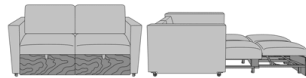

Carrara Double Pull Out
Sleeper, without Arm Caps,
Fusion Seat Rail
Model: CR2BA
67W 38D 36H
26AH 82.5Ext. Depth