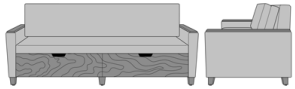

Carrara Sleeper Sofa 72",
with Drawers, Fusion Seat
Rail, without Data Grommet,
Kwalu Leg
Model: CRF1BAA1
80W 35D 33H
23AH