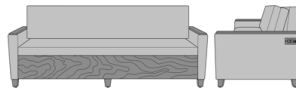

Carrara Sleeper Sofa 72",
with Drawers, Fusion Seat
Rail, without Data Grommet,
Kwalu Leg
Model: CRF1BAA1
80W 35D 33H
23AH

Carrara Sleeper Sofa 72",
with Drawers, Fusion Seat
Rail, without Data Grommet,
Plinth Base
Model: CRF1BAA2
80W 35D 33H
23AH

Carrara Sleeper Sofa 72",
with Drawers, Fusion Seat
Rail, Data Grommet at Rear,
Kwalu Leg
Model: CRF1BAB1
80W 35D 33H
23AH

Carrara Sleeper Sofa 72",
with Drawers, Fusion Seat
Rail, Data Grommet at Rear,
Plinth Base
Model: CRF1BAB2
80W 35D 33H
23AH

Carrara Sleeper Sofa 72",
with Drawers, Upholstered
Seat Rail, without Data
Grommet, Kwalu Leg
Model: CRF1BBA1
80W 35D 33H
23AH

Carrara Sleeper Sofa 72",
with Drawers, Upholstered
Seat Rail, without Data
Grommet, Plinth Base
Model: CRF1BBA2
80W 35D 33H
23AH

Carrara Sleeper Sofa 72",
with Drawers, Upholstered
Seat Rail, Data Grommet at
Rear, Kwalu Leg
Model: CRF1BBB1
80W 35D 33H
23AH

Carrara Sleeper Sofa 72",
with Drawers, Upholstered
Seat Rail, Data Grommet at
Rear, Plinth Base
Model: CRF1BBB2
80W 35D 33H
23AH