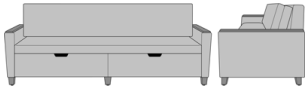

Carrara Sleeper Sofa 78",
with Drawers, Upholstered
Seat Rail, without Data
Grommet, Kwalu Leg
Model: CRF3BBA1
86W 35D 33H
23AH