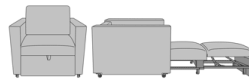

Carrara Pull-Out Sleeper,
without Arm Caps,
Upholstered Seat Rail
Model: CRBBB
39W 38D 36H
26AH 82.5Ext. Depth