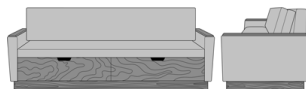

Carrara Sleeper Sofa 78",
with Drawers, Fusion Seat
Rail, without Data Grommet,
Plinth Base
Model: CRF3BAA2
86W 35D 33H
23AH