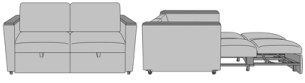

Carrara Pull-Out Sleeper,
with Arm Caps, Upholstered
Seat Rail
Model: CRBCB
39W 38D 36H
26AH 82.5Ext. Depth

Carrara Double Pull Out
Sleeper, with Arm Caps,
Upholstered Seat Rail
Model: CR2CB
67W 38D 36H
26AH 82.5Ext. Depth