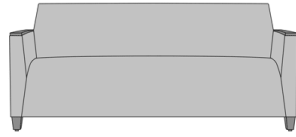

Carrara Sofa, with Arm Caps
Model: CRL3B5
76.5W 30D 34H
26AH