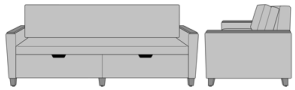

Carrara Sleeper Sofa 72",
with Drawers, Upholstered
Seat Rail, without Data
Grommet, Kwalu Leg
Model: CRF1BBA1
80W 35D 33H
23AH