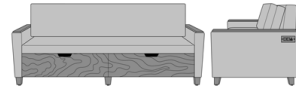

Carrara Sleeper Sofa 72",
with Drawers, Fusion Seat
Rail, Data Grommet at Rear,
Kwalu Leg
Model: CRF1BAB1
80W 35D 33H
23AH