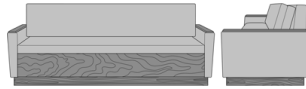

Carrara Sleeper Sofa 75",
with Drawers, Upholstered
Seat Rail, without Data
Grommet, Plinth Base
Model: CRF2BBA2
83W 35D 33H
23AH

Carrara Sleeper Sofa 78",
without Drawers, Fusion
Seat Rail, without Data
Grommet, Plinth Base
Model: CRF3AAA2
86W 35D 33H
23AH