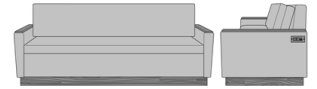

Carrara Sleeper Sofa 75",
without Drawers, Fusion
Seat Rail, Data Grommet at
Rear, Plinth Base
Model: CRF2AAB2
83W 35D 33H
23AH

Carrara Sleeper Sofa 75",
without Drawers,
Upholstered Seat Rail, Data
Grommet at Rear, Plinth
Base
Model: CRF2ABB2
83W 35D 33H
23AH