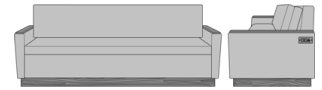

Carrara Sleeper Sofa 78",
without Drawers,
Upholstered Seat Rail, Data
Grommet at Rear, Plinth
Base
Model: CRF3ABB2
86W 35D 33H
23AH