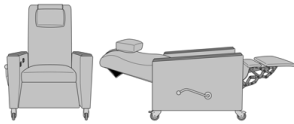

Carrara Sleeper Recliner
Model: CRSL5
32.5W 36D 45H
25AH 75Ext. Depth