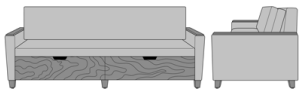

Carrara Sleeper Sofa 75",
with Drawers, Fusion Seat
Rail, Data Grommet at Front,
Kwalu Leg
Model: CRF2BAA1
83W 35D 33H
23AH