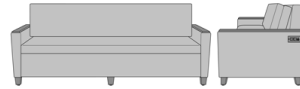

Carrara Sleeper Sofa 75",
without Drawers, Fusion
Seat Rail, without Data
Grommet, Kwalu Leg
Model: CRF2AAA1
83W 35D 33H
23AH

Carrara Sleeper Sofa 75",
without Drawers, Fusion
Seat Rail, without Data
Grommet, Plinth Base
Model: CRF2AAA2
83W 35D 33H
23AH

Carrara Sleeper Sofa 75",
without Drawers, Fusion
Seat Rail, Data Grommet at
Rear, Kwalu Leg
Model: CRF2AAB1
83W 35D 33H
23AH

Carrara Sleeper Sofa 75",
without Drawers, Fusion
Seat Rail, Data Grommet at
Rear, Plinth Base
Model: CRF2AAB2
83W 35D 33H
23AH

Carrara Sleeper Sofa 75",
without Drawers,
Upholstered Seat Rail,
without Data Grommet,
Kwalu Leg
Model: CRF2ABA1
83W 35D 33H
23AH

Carrara Sleeper Sofa 75",
without Drawers,
Upholstered Seat Rail,
without Data Grommet,
Plinth Base
Model: CRF2ABA2
83W 35D 33H
23AH