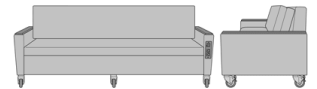

Carrara Sleeper Sofa 75",
Fusion Seat Rail, Kwalu Legs
Model: CRF2AAA1
83W 35D 33H
23AH

Carrara Sleeper Sofa 75",
Fusion Seat Rail, Plinth Base
Model: CRF2AAA2
83W 35D 33H
23AH

Carrara Sleeper Sofa 75",
Fusion Seat Rail, LK Casters
Model: CRF2AAA3
83W 35D 33H
23AH

Carrara Sleeper Sofa 75",
Fusion Seat Rail, Power
Grommet at Front, Kwalu
Legs
Model: CRF2AAC1
83W 35D 33H
23AH

Carrara Sleeper Sofa 75",
Fusion Seat Rail, Power
Grommet at Front, Plinth
Base
Model: CRF2AAC2
83W 35D 33H
23AH

Carrara Sleeper Sofa 75",
Fusion Seat Rail, Power
Grommet at Front, LK
Casters
Model: CRF2AAC3
83W 35D 33H
23AH

Carrara Sleeper Sofa 75",
Upholstered Seat Rail, Kwalu
Legs
Model: CRF2ABA1
83W 35D 33H
23AH

Carrara Sleeper Sofa 75",
Upholstered Seat Rail, Plinth
Base
Model: CRF2ABA2
83W 35D 33H
23AH