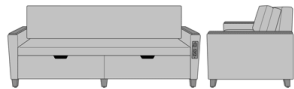

Carrara Sleeper Sofa 72",
with Drawers, Fusion Seat
Rail, Kwalu Legs
Model: CRF1BAA1
80W 35D 33H
23AH

Carrara Sleeper Sofa 72",
with Drawers, Fusion Seat
Rail, Plinth Base
Model: CRF1BAA2
80W 35D 33H
23AH

Carrara Sleeper Sofa 72",
with Drawers, Fusion Seat
Rail, LK Casters
Model: CRF1BAA3
80W 35D 33H
23AH

Carrara Sleeper Sofa 72",
with Drawers, Fusion Seat
Rail, Power Grommet at
Front, Kwalu Legs
Model: CRF1BAC1
80W 35D 33H
23AH

Carrara Sleeper Sofa 72",
with Drawers, Fusion Seat
Rail, Power Grommet at
Front, Plinth Base
Model: CRF1BAC2
80W 35D 33H
23AH

Carrara Sleeper Sofa 72",
with Drawers, Fusion Seat
Rail, Power Grommet at
Front, LK Casters
Model: CRF1BAC3
80W 35D 33H
23AH

Carrara Sleeper Sofa 72",
with Drawers, Upholstered
Seat Rail, Kwalu Legs
Model: CRF1BBA1
80W 35D 33H
23AH

Carrara Sleeper Sofa 72",
with Drawers, Upholstered
Seat Rail, Plinth Base
Model: CRF1BBA2
80W 35D 33H
23AH