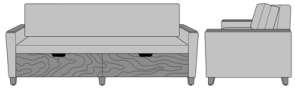

Carrara Sleeper Sofa 72",
with Drawers, Fusion Seat
Rail, Kwalu Legs
Model: CRF1BAA1
80W 35D 33H
23AH