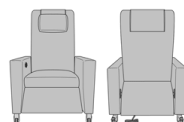

## Carrara Recliner

Carrara Bariatric Recliner,  
500 lb. Weight Capacity  
Model: CRBB5  
37.5W 38D 45H  
25.5AH 71Ext. Depth

Carrara Sleeper Recliner  
Model: CRSL5  
32.5W 36D 45H  
25AH 75Ext. Depth