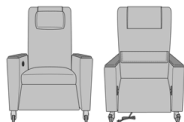

Carrara Motorized Sleeper
Recliner, with Arm Caps,
with Battery Pack
Model: CRSLMTR1111
32.5W 36D 45H
25AH 75Ext. Depth