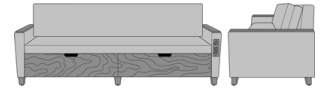

Carrara Sleeper Sofa 78",
Upholstered Seat Rail, Power
Grommet at Front, LK
Casters
Model: CRF3ABC3
86W 35D 33H
23AH

Carrara Sleeper Sofa 78",
with Drawers, Fusion Seat
Rail, Power Grommet at
Front, Kwalu Legs
Model: CRF3BAC1
86W 35D 33H
23AH