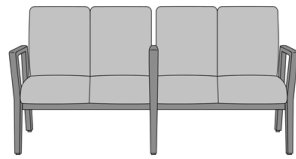

26AH

Carrara Tandem, 3-Seater Gang

Model: CRGE

69W 27D 36.5H

26AH

Carrara Tandem, 4-Seater Spanned with Center Arm

Model: CRGF

84.25W 27D 36.5H