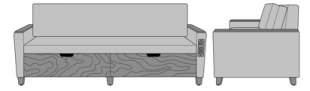

Carrara Sleeper Sofa 72",
with Drawers, Fusion Seat
Rail, Power Grommet at
Front, Kwalu Legs
Model: CRF1BAC1
80W 35D 33H
23AH