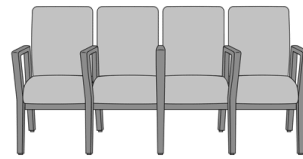

Carrara Tandem, 4-Seater Gang

Model: CRGG

90.75W 27D 36.5H

26AH