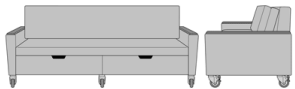

Carrara Sleeper Sofa 72",
with Drawers, Fusion Seat
Rail, Kwalu Legs
Model: CRF1BAA1
80W 35D 33H
23AH

Carrara Sleeper Sofa 72",
with Drawers, Fusion Seat
Rail, Plinth Base
Model: CRF1BAA2
80W 35D 33H
23AH

Carrara Sleeper Sofa 72",
with Drawers, Fusion Seat
Rail, LK Casters
Model: CRF1BAA3
80W 35D 33H
23AH

Carrara Sleeper Sofa 72",
with Drawers, Fusion Seat
Rail, Power Grommet at
Front, Kwalu Legs
Model: CRF1BAC1
80W 35D 33H
23AH

Carrara Sleeper Sofa 72",
with Drawers, Fusion Seat
Rail, Power Grommet at
Front, Plinth Base
Model: CRF1BAC2
80W 35D 33H
23AH

Carrara Sleeper Sofa 72",
with Drawers, Fusion Seat
Rail, Power Grommet at
Front, LK Casters
Model: CRF1BAC3
80W 35D 33H
23AH

Carrara Sleeper Sofa 72",
with Drawers, Upholstered
Seat Rail, Kwalu Legs
Model: CRF1BBA1
80W 35D 33H
23AH

Carrara Sleeper Sofa 72",
with Drawers, Upholstered
Seat Rail, Plinth Base
Model: CRF1BBA2
80W 35D 33H
23AH