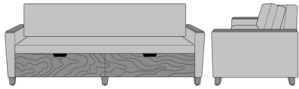

Carrara Sleeper Sofa 75",
Upholstered Seat Rail, LK
Casters
Model: CRF2ABA3
83W 35D 33H
23AH

Carrara Sleeper Sofa 75",
with Drawers, Fusion Seat
Rail, Power Grommet at
Front, Kwalu Legs
Model: CRF2BAA1
83W 35D 33H
23AH