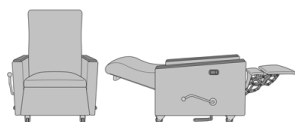

## Carrara Recliner

Carrara Bariatric Recliner,  
500 lb. Weight Capacity  
Model: CRBB5  
37.5W 38D 45H  
25.5AH 71Ext. Depth

Carrara Sleeper Recliner  
Model: CRSL5  
32.5W 36D 45H  
25AH 75Ext. Depth