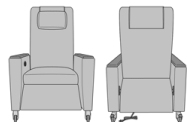

Carrara Motorized Sleeper
Recliner, with Arm Caps,
without Battery Pack
Model: CRSLMTR1011
32.5W 36D 45H
25AH 75Ext. Depth