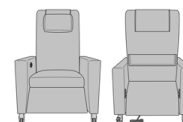

Carrara Motorized Sleeper
Recliner, without Arm Caps,
with Battery Pack
Model: CRSLMTR0111
32.5W 36D 45H
25AH 75Ext. Depth