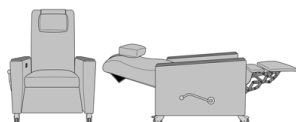

## Carrara Recliner

Carrara Bariatric Recliner,  
500 lb. Weight Capacity  
Model: CRBB5  
37.5W 38D 45H  
25.5AH 71Ext. Depth

Carrara Sleeper Recliner  
Model: CRSL5  
32.5W 36D 45H  
25AH 75Ext. Depth