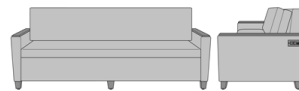

Carrara Sleeper Sofa 75",
without Drawers,
Upholstered Seat Rail, Data
Grommet at Rear, Kwalu Leg
Model: CRF2ABB1
83W 35D 33H
23AH