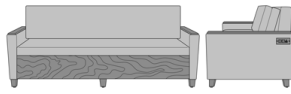

Carrara Sleepover

Carrara Sleeper Sofa 72",
without Drawers, Fusion
Seat Rail, without Data
Grommet, Kwalu Leg
Model: CRF1AAA1
80W 35D 33H
23AH

Carrara Sleeper Sofa 72",
without Drawers, Fusion
Seat Rail, without Data
Grommet, Plinth Base
Model: CRF1AAA2
80W 35D 33H
23AH