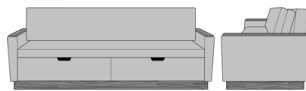

Carrara Sleeper Sofa 78",
without Drawers,
Upholstered Seat Rail,
without Data Grommet,
Kwalu Leg
Model: CRF3ABA1
86W 35D 33H
23AH

Carrara Sleeper Sofa 78",
without Drawers,
Upholstered Seat Rail,
without Data Grommet,
Plinth Base
Model: CRF3ABA2
86W 35D 33H
23AH

Carrara Sleeper Sofa 78",
without Drawers,
Upholstered Seat Rail, Data
Grommet at Rear, Kwalu Leg
Model: CRF3ABB1
86W 35D 33H
23AH

Carrara Sleeper Sofa 78",
without Drawers,
Upholstered Seat Rail, Data
Grommet at Rear, Plinth
Base
Model: CRF3ABB2
86W 35D 33H
23AH

Carrara Sleeper Sofa 78",
with Drawers, Fusion Seat
Rail, without Data Grommet,
Kwalu Leg
Model: CRF3BAA1
86W 35D 33H
23AH

Carrara Sleeper Sofa 78",
with Drawers, Fusion Seat
Rail, without Data Grommet,
Plinth Base
Model: CRF3BAA2
86W 35D 33H
23AH

Carrara Sleeper Sofa 78",
with Drawers, Fusion Seat
Rail, Data Grommet at Rear,
Kwalu Leg
Model: CRF3BAB1
86W 35D 33H
23AH

Carrara Sleeper Sofa 78",
with Drawers, Fusion Seat
Rail, Data Grommet at Rear,
Plinth Base
Model: CRF3BAB2
86W 35D 33H
23AH