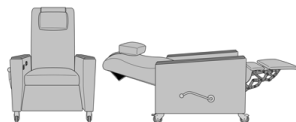

Carrara Bariatric Recliner,
500 lb. Weight Capacity
Model: CRBB5
37.5W 38D 45H
25.5AH 71Ext. Depth

Carrara Sleeper Recliner
Model: CRSL5
32.5W 36D 45H
25AH 75Ext. Depth