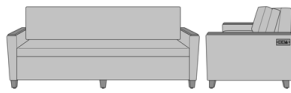

Carrara Sleepover

Carrara Sleeper Sofa 72",
without Drawers, Fusion
Seat Rail, without Data
Grommet, Kwalu Leg
Model: CRF1AAA1
80W 35D 33H
23AH

Carrara Sleeper Sofa 72",
without Drawers, Fusion
Seat Rail, without Data
Grommet, Plinth Base
Model: CRF1AAA2
80W 35D 33H
23AH

Carrara Sleeper Sofa 72",
without Drawers, Fusion
Seat Rail, Data Grommet at
Rear, Kwalu Leg
Model: CRF1AAB1
80W 35D 33H
23AH

Carrara Sleeper Sofa 72",
without Drawers, Fusion
Seat Rail, Data Grommet at
Rear, Plinth Base
Model: CRF1AAB2
80W 35D 33H
23AH

Carrara Sleeper Sofa 72",
without Drawers,
Upholstered Seat Rail,
without Data Grommet,
Kwalu Leg
Model: CRF1ABA1
80W 35D 33H
23AH

Carrara Sleeper Sofa 72",
without Drawers,
Upholstered Seat Rail,
without Data Grommet,
Plinth Base
Model: CRF1ABA2
80W 35D 33H
23AH