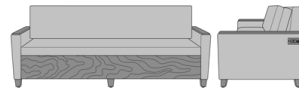

Carrara Sleeper Sofa 75",
without Drawers, Fusion
Seat Rail, Data Grommet at
Rear, Kwalu Leg
Model: CRF2AAB1
83W 35D 33H
23AH