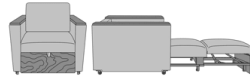

Carrara Sleeper Sofa 78",
with Drawers, Upholstered
Seat Rail, Data Grommet at
Rear, Kwalu Leg
Model: CRF3BBB1
86W 35D 33H
23AH

Carrara Pull-Out Sleeper,
with Arm Caps, Fusion Seat
Rail
Model: CRBCA
39W 38D 36H
26AH 82.5Ext. Depth