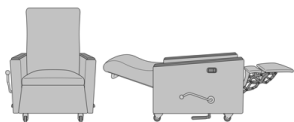

Carrara Recliner

Carrara Bariatric Recliner,
500 lb. Weight Capacity
Model: CRBB5
37.5W 38D 45H
25.5AH 71Ext. Depth

Carrara Sleeper Recliner
Model: CRSL5
32.5W 36D 45H
25AH 75Ext. Depth

Carrara Bench

Carrara Bench

Model: CRB1A

58W 20D 26H

26AH

Carrara Dining

Carrara Dining Chair,
Showframe, without Seat
Piping, Short Back
Model: CR101
25.25W 27D 38H
26AH

Carrara Dining Chair,
Showframe, without Seat
Piping, Tall Back
Model: CR102
25.25W 27D 38H
26AH