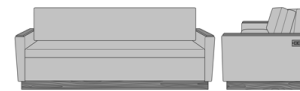

Carrara Sleeper Sofa 75",
without Drawers,
Upholstered Seat Rail, Data
Grommet at Rear, Plinth
Base
Model: CRF2ABB2
83W 35D 33H