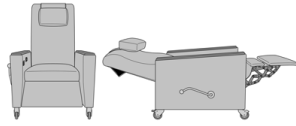

Carrara Sleeper Recliner
Model: CRSL5
32.5W 36D 45H
25AH 75Ext. Depth