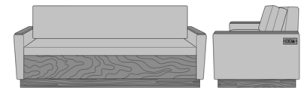

Carrara Sleeper Sofa 72",
without Drawers, Fusion
Seat Rail, Data Grommet at
Rear, Plinth Base
Model: CRF1AAB2
80W 35D 33H
23AH