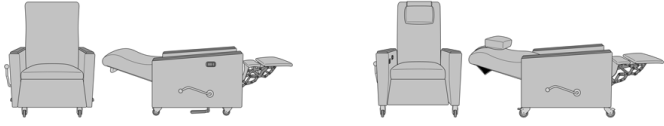

Carrara Recliner

Carrara Bariatric Recliner,
500 lb. Weight Capacity
Model: CRBB5
37.5W 38D 45H
25.5AH 71Ext. Depth

Carrara Sleeper Recliner
Model: CRSL5
32.5W 36D 45H
25AH 75Ext. Depth