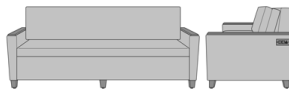

Carrara Sleeper Sofa 72",
without Drawers,
Upholstered Seat Rail, Data
Grommet at Rear, Kwalu Leg
Model: CRF1ABB1
80W 35D 33H
23AH