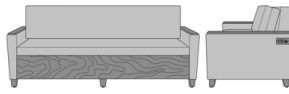

Carrara Sleeper Sofa 72",
without Drawers, Fusion
Seat Rail, Data Grommet at
Rear, Kwalu Leg
Model: CRF1AAB1
80W 35D 33H
23AH