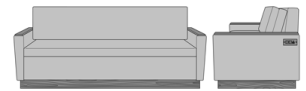

Carrara Sleeper Sofa 72",
without Drawers,
Upholstered Seat Rail, Data
Grommet at Rear, Plinth
Base
Model: CRF1ABB2
80W 35D 33H
23AH