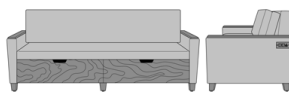

Carrara Sleeper Sofa 72",
with Drawers, Fusion Seat
Rail, Data Grommet at Rear,
Kwalu Leg
Model: CRF1BAB1
80W 35D 33H