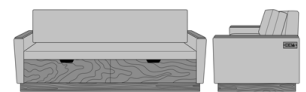

Carrara Sleeper Sofa 72",
with Drawers, Fusion Seat
Rail, Data Grommet at Rear,
Plinth Base
Model: CRF1BAB2
80W 35D 33H