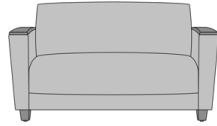

kwalu.

Cassini Lounge

Cassini Lounge Chair
Model: C213323
36W 30.75D 33H
25.5AH

Cassini Love Seat
Model: C223323
58W 30.75D 33H
25.5AH

Cassini Sofa
Model: C233323
81W 30.75D 33H
25.5AH