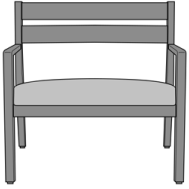

## Caterina Bariatric

Caterina Bariatric Chair, Slat  
Back - 34\"W  
Model: CTEB11  
34W 24.5D 33.75H  
25AH

Caterina Bariatric Chair,  
Upholstered Back - 34\"W  
Model: CTEB21  
34W 24.5D 33.75H  
25AH

Caterina Bariatric Chair,  
Upholstered Back - 46\"W  
Model: CTEB22  
46W 24.5D 33.75H  
25AH

# Caterina Dining

Caterina Dining Chair, Slat  
Back

Model: CTED11

23.5W 22.5D 33.75H

25AH

Caterina Dining Chair,  
Upholstered Back

Model: CTED21

23.5W 22.5D 33.75H