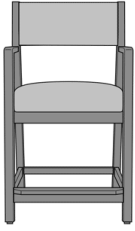

Caterina Easy Access

Caterina Easy Access Patient
Chair

Model: CTEEA21

23.5W 24.5D 41.25H

32.5AH