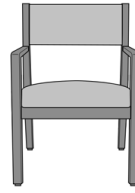

Caterina Guest Chair,
Upholstered Back - 23.5"W
Model: CTE21
23.5W 24.5D 33.75H
25AH