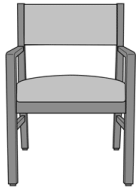

Caterina Behavioral

Behavioral Caterina Dining
Chair, Upholstered Back
Model: CTED21BH
23.5W 22.5D 33.75H
25AH

Behavioral Caterina Guest
Chair, Upholstered Back -
23.5"W
Model: CTE21BH
23.5W 24.5D 33.75H
25AH

Caterina Dining

Caterina Dining Chair, Slat
Back

Model: CTED11

23.5W 22.5D 33.75H

25AH

Caterina Dining Chair,
Upholstered Back

Model: CTED21

23.5W 22.5D 33.75H

25AH

Caterina Occasional Table

Caterina End Table, Round
Top

Model: CTETBLA11
23.5W 23.5D 22H

Caterina End Table, Round
Corian/Hanex Top

Model: CTETBLA12
23.5W 23.5D 22H

Caterina Coffee Table,
Round Top

Model: CTETBLB11
30W 30D 18H

Caterina Bariatric Chair,
Upholstered Back - 46"W
Model: CTEB22
46W 24.5D 33.75H
25AH

Caterina Easy Access

Caterina Easy Access Patient
Chair

Model: CTEEA21

23.5W 24.5D 41.25H

32.5AH

Caterina Guest / Multi-Use