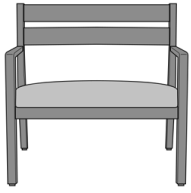

Caterina Behavioral

Behavioral Caterina Dining
Chair, Upholstered Back
Model: CTED21BH
23.5W 22.5D 33.75H
25AH

Behavioral Caterina Guest
Chair, Upholstered Back -
23.5"W
Model: CTE21BH
23.5W 24.5D 33.75H
25AH

Caterina Dining

Caterina Dining Chair, Slat
Back

Model: CTED11

23.5W 22.5D 33.75H

25AH

Caterina Dining Chair,
Upholstered Back

Model: CTED21

23.5W 22.5D 33.75H

25AH

Caterina Occasional Table

Caterina End Table, Round
Top

Model: CTETBLA11
23.5W 23.5D 22H

Caterina End Table, Round
Corian/Hanex Top

Model: CTETBLA12
23.5W 23.5D 22H

Caterina Coffee Table,
Round Top

Model: CTETBLB11
30W 30D 18H

Caterina Coffee Table, Oval
Top

Model: CTETBLB21
42W 24D 18H

Caterina Bariatric

Caterina Bariatric Chair, Slat
Back - 34"W
Model: CTEB11
34W 24.5D 33.75H
25AH

Caterina Bariatric Chair,
Upholstered Back - 34"W
Model: CTEB21
34W 24.5D 33.75H
25AH