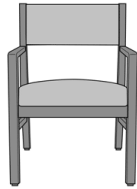

Caterina Behavioral

Behavioral Caterina Dining
Chair, Upholstered Back
Model: CTED21BH
23.5W 22.5D 33.75H
25AH

Behavioral Caterina Guest
Chair, Upholstered Back -
23.5"W
Model: CTE21BH
23.5W 24.5D 33.75H
25AH

Caterina Dining

Caterina Dining Chair, Slat
Back

Model: CTED11

23.5W 22.5D 33.75H

25AH

Caterina Dining Chair,
Upholstered Back

Model: CTED21

23.5W 22.5D 33.75H

25AH

Caterina Occasional Table

Caterina End Table, Round
Top

Model: CTETBLA11
23.5W 23.5D 22H

Caterina End Table, Round
Corian/Hanex Top

Model: CTETBLA12
23.5W 23.5D 22H

Caterina Coffee Table,
Round Top

Model: CTETBLB11
30W 30D 18H

Caterina Bariatric Chair,
Upholstered Back - 46"W
Model: CTEB22
46W 24.5D 33.75H
25AH

Caterina Easy Access

Caterina Easy Access Patient
Chair

Model: CTEEA21

23.5W 24.5D 41.25H

32.5AH

Caterina Guest / Multi-Use