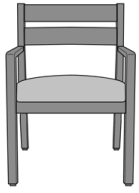

Caterina Behavioral

Behavioral Caterina Dining
Chair, Upholstered Back
Model: CTED21BH
23.5W 22.5D 33.75H
25AH

Behavioral Caterina Guest
Chair, Upholstered Back -
23.5"W
Model: CTE21BH
23.5W 24.5D 33.75H
25AH

Caterina Dining

Caterina Dining Chair, Slat
Back

Model: CTED11

23.5W 22.5D 33.75H

25AH

Caterina Dining Chair,
Upholstered Back

Model: CTED21

23.5W 22.5D 33.75H

25AH

Caterina Occasional Table

Caterina End Table, Round
Top

Model: CTETBLA11
23.5W 23.5D 22H

Caterina End Table, Round
Corian/Hanex Top

Model: CTETBLA12
23.5W 23.5D 22H

Caterina Coffee Table,
Round Top

Model: CTETBLB11
30W 30D 18H

Caterina Bariatric Chair,
Upholstered Back - 46"W
Model: CTEB22
46W 24.5D 33.75H
25AH

Caterina Easy Access

Caterina Easy Access Patient
Chair

Model: CTEEA21

23.5W 24.5D 41.25H

32.5AH

Caterina Guest / Multi-Use