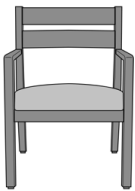

Caterina Guest Chair, Slat
Back - 23.5"W
Model: CTE11
23.5W 24.5D 33.75H
25AH