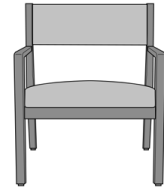

Caterina Guest Chair,
Upholstered Back - 28"W
Model: CTE22
28W 24.5D 33.75H
25AH