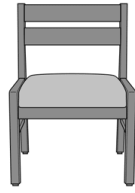

Armless Guest Chair - Slat
Back
Model: CTE11NA
23.5W 24.5D 33.75H