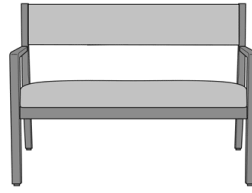

Caterina Dining

Caterina Dining Chair, Slat
Back

Model: CTED11

23.5W 22.5D 33.75H

25AH

Caterina Dining Chair,
Upholstered Back

Model: CTED21

23.5W 22.5D 33.75H

25AH

Caterina Occasional Table

Caterina End Table, Round
Top

Model: CTETBLA11
23.5W 23.5D 22H

Caterina End Table, Round
Corian/Hanex Top

Model: CTETBLA12
23.5W 23.5D 22H

Caterina Coffee Table,
Round Top

Model: CTETBLB11
30W 30D 18H

Caterina Coffee Table, Oval
Top

Model: CTETBLB21
42W 24D 18H

Caterina Bariatric

Caterina Bariatric Chair, Slat
Back - 34"W
Model: CTEB11
34W 24.5D 33.75H
25AH

Caterina Bariatric Chair,
Upholstered Back - 34"W
Model: CTEB21
34W 24.5D 33.75H
25AH

Caterina Bariatric Chair,
Upholstered Back - 46"W
Model: CTEB22
46W 24.5D 33.75H
25AH

Caterina Easy Access

Caterina Easy Access Patient
Chair

Model: CTEEA21

23.5W 24.5D 41.25H

32.5AH

Caterina Guest / Multi-Use