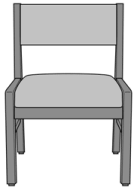

Caterina Behavioral

Behavioral Caterina Dining
Chair, Upholstered Back
Model: CTED21BH
23.5W 22.5D 33.75H
25AH

Behavioral Caterina Guest
Chair, Upholstered Back -
23.5"W
Model: CTE21BH
23.5W 24.5D 33.75H
25AH

25AH

Caterina Occasional Table

Caterina End Table, Round
Top

Model: CTETBLA11
23.5W 23.5D 22H

Caterina End Table, Round
Corian/Hanex Top

Model: CTETBLA12
23.5W 23.5D 22H

Caterina Coffee Table,
Round Top

Model: CTETBLB11
30W 30D 18H

Caterina Coffee Table, Oval
Top

Model: CTETBLB21
42W 24D 18H

Caterina Bariatric

Caterina Bariatric Chair, Slat
Back - 34"W
Model: CTEB11
34W 24.5D 33.75H
25AH

Caterina Bariatric Chair,
Upholstered Back - 34"W
Model: CTEB21
34W 24.5D 33.75H
25AH

Caterina Bariatric Chair,
Upholstered Back - 46"W
Model: CTEB22
46W 24.5D 33.75H
25AH

Caterina Easy Access

Caterina Easy Access Patient
Chair

Model: CTEEA21

23.5W 24.5D 41.25H

32.5AH

Caterina Guest / Multi-Use