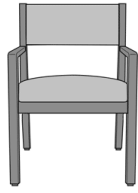

Caterina Behavioral

Behavioral Caterina Dining
Chair, Upholstered Back
Model: CTED21BH
23.5W 22.5D 33.75H
25AH

Behavioral Caterina Guest
Chair, Upholstered Back -
23.5"W
Model: CTE21BH
23.5W 24.5D 33.75H
25AH

Caterina Dining

Caterina Dining Chair, Slat
Back

Model: CTED11

23.5W 22.5D 33.75H

25AH

Caterina Dining Chair,
Upholstered Back

Model: CTED21

23.5W 22.5D 33.75H

25AH

Caterina Occasional Table

Caterina End Table, Round
Top

Model: CTETBLA11
23.5W 23.5D 22H

Caterina End Table, Round
Corian/Hanex Top

Model: CTETBLA12
23.5W 23.5D 22H

Caterina Coffee Table,
Round Top

Model: CTETBLB11
30W 30D 18H

Caterina Coffee Table, Oval
Top

Model: CTETBLB21
42W 24D 18H

Caterina Bariatric

Caterina Bariatric Chair, Slat
Back - 34"W
Model: CTEB11
34W 24.5D 33.75H
25AH

Caterina Bariatric Chair,
Upholstered Back - 34"W
Model: CTEB21
34W 24.5D 33.75H
25AH