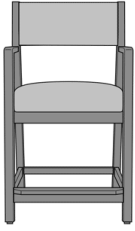

Caterina Behavioral

Behavioral Caterina Dining
Chair, Upholstered Back
Model: CTED21BH
23.5W 22.5D 33.75H
25AH

Behavioral Caterina Guest
Chair, Upholstered Back -
23.5"W
Model: CTE21BH
23.5W 24.5D 33.75H
25AH

25AH

Caterina Occasional Table

Caterina End Table, Round
Top

Model: CTETBLA11
23.5W 23.5D 22H

Caterina End Table, Round
Corian/Hanex Top

Model: CTETBLA12
23.5W 23.5D 22H

Caterina Coffee Table,
Round Top

Model: CTETBLB11
30W 30D 18H

Caterina Coffee Table, Oval
Top

Model: CTETBLB21
42W 24D 18H

Caterina Bariatric

Caterina Bariatric Chair, Slat
Back - 34"W
Model: CTEB11
34W 24.5D 33.75H
25AH

Caterina Bariatric Chair,
Upholstered Back - 34"W
Model: CTEB21
34W 24.5D 33.75H
25AH

Caterina Bariatric Chair,
Upholstered Back - 46"W
Model: CTEB22
46W 24.5D 33.75H
25AH

Caterina Easy Access

Caterina Easy Access Patient
Chair

Model: CTEEA21

23.5W 24.5D 41.25H

32.5AH

Caterina Guest / Multi-Use