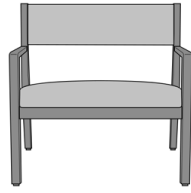

Caterina Behavioral

Behavioral Caterina Dining
Chair, Upholstered Back
Model: CTED21BH
23.5W 22.5D 33.75H
25AH

Behavioral Caterina Guest
Chair, Upholstered Back -
23.5"W
Model: CTE21BH
23.5W 24.5D 33.75H
25AH

Caterina Dining

Caterina Dining Chair, Slat
Back

Model: CTED11

23.5W 22.5D 33.75H

25AH

Caterina Dining Chair,
Upholstered Back

Model: CTED21

23.5W 22.5D 33.75H

25AH

Caterina Occasional Table

Caterina End Table, Round
Top

Model: CTETBLA11
23.5W 23.5D 22H

Caterina End Table, Round
Corian/Hanex Top

Model: CTETBLA12
23.5W 23.5D 22H

Caterina Coffee Table,
Round Top

Model: CTETBLB11
30W 30D 18H

Caterina Coffee Table, Oval
Top

Model: CTETBLB21
42W 24D 18H

Caterina Bariatric

Caterina Bariatric Chair, Slat
Back - 34"W
Model: CTEB11
34W 24.5D 33.75H
25AH

Caterina Bariatric Chair,
Upholstered Back - 34"W
Model: CTEB21
34W 24.5D 33.75H
25AH