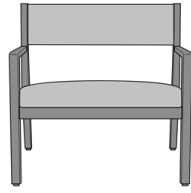

kwalu.

Caterina Dining

Caterina Dining Chair, Slat
Back
Model: CTED11
23.5W 22.5D 33.75H
25AH

Caterina Dining Chair,
Upholstered Back
Model: CTED21
23.5W 22.5D 33.75H
25AH

Caterina Occasional Table

Caterina End Table, Round
Top

Model: CTETBLA11
23.5W 23.5D 22H

Caterina End Table, Round
Corian/Hanex Top

Model: CTETBLA12
23.5W 23.5D 22H

Caterina Coffee Table,
Round Top

Model: CTETBLB11
30W 30D 18H

Caterina Coffee Table, Oval
Top

Model: CTETBLB21
42W 24D 18H

Caterina Bariatric

Caterina Bariatric Chair, Slat
Back - 34"W
Model: CTEB11
34W 24.5D 33.75H
25AH

Caterina Bariatric Chair,
Upholstered Back - 34"W
Model: CTEB21
34W 24.5D 33.75H
25AH

Caterina Bariatric Chair,
Upholstered Back - 46"W
Model: CTEB22
46W 24.5D 33.75H
25AH