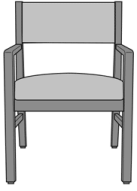

kwalu.

Caterina Dining

Caterina Dining Chair, Slat
Back
Model: CTED11
23.5W 22.5D 33.75H
25AH

Caterina Dining Chair,
Upholstered Back
Model: CTED21
23.5W 22.5D 33.75H
25AH

Caterina Occasional Table

Caterina End Table, Round
Top

Model: CTETBLA11
23.5W 23.5D 22H

Caterina End Table, Round
Corian/Hanex Top

Model: CTETBLA12
23.5W 23.5D 22H

Caterina Coffee Table,
Round Top

Model: CTETBLB11
30W 30D 18H

Caterina Coffee Table, Oval
Top

Model: CTETBLB21
42W 24D 18H

Caterina Bariatric

Caterina Bariatric Chair, Slat
Back - 34"W
Model: CTEB11
34W 24.5D 33.75H
25AH

Caterina Bariatric Chair,
Upholstered Back - 34"W
Model: CTEB21
34W 24.5D 33.75H
25AH

Caterina Bariatric Chair,
Upholstered Back - 46"W
Model: CTEB22
46W 24.5D 33.75H
25AH

Caterina Behavioral

Behavioral Caterina Dining
Chair, Upholstered Back
Model: CTED21BH
23.5W 22.5D 33.75H
25AH

Behavioral Caterina Guest
Chair, Upholstered Back -
23.5"W
Model: CTE21BH
23.5W 24.5D 33.75H
25AH