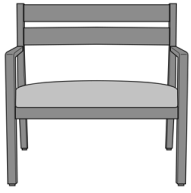

kwalu.

Caterina Dining

Caterina Dining Chair, Slat
Back
Model: CTED11
23.5W 22.5D 33.75H
25AH

Caterina Dining Chair,
Upholstered Back
Model: CTED21
23.5W 22.5D 33.75H
25AH

Caterina Occasional Table

Caterina End Table, Round
Top

Model: CTETBLA11
23.5W 23.5D 22H

Caterina End Table, Round
Corian/Hanex Top

Model: CTETBLA12
23.5W 23.5D 22H

Caterina Coffee Table,
Round Top

Model: CTETBLB11
30W 30D 18H

Caterina Coffee Table, Oval
Top

Model: CTETBLB21
42W 24D 18H

Caterina Bariatric

Caterina Bariatric Chair, Slat
Back - 34"W
Model: CTEB11
34W 24.5D 33.75H
25AH

Caterina Bariatric Chair,
Upholstered Back - 34"W
Model: CTEB21
34W 24.5D 33.75H
25AH

Caterina Bariatric Chair,
Upholstered Back - 46"W
Model: CTEB22
46W 24.5D 33.75H
25AH