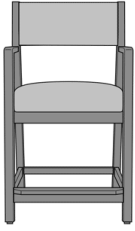

kwalu.

Caterina Dining

Caterina Dining Chair, Slat
Back
Model: CTED11
23.5W 22.5D 33.75H
25AH

Caterina Dining Chair,
Upholstered Back
Model: CTED21
23.5W 22.5D 33.75H
25AH

Caterina Occasional Table

Caterina End Table, Round
Top

Caterina Bariatric

Caterina Bariatric Chair, Slat
Back - 34"W
Model: CTEB11
34W 24.5D 33.75H
25AH

Caterina Bariatric Chair,
Upholstered Back - 34"W
Model: CTEB21
34W 24.5D 33.75H
25AH

Caterina Bariatric Chair,
Upholstered Back - 46"W
Model: CTEB22
46W 24.5D 33.75H
25AH

Caterina Behavioral

Behavioral Caterina Dining
Chair, Upholstered Back
Model: CTED21BH
23.5W 22.5D 33.75H
25AH

Behavioral Caterina Guest
Chair, Upholstered Back -
23.5"W
Model: CTE21BH
23.5W 24.5D 33.75H
25AH

Caterina Easy Access

Caterina Easy Access Patient
Chair

Model: CTEEA21

23.5W 24.5D 41.25H

32.5AH

Caterina Guest / Multi-Use

Armless Guest Chair-
Upholstered Back
Model: CTE21NA
23.5W 24.5D 33.75H

Armless Guest Chair - Slat
Back
Model: CTE11NA
23.5W 24.5D 33.75H