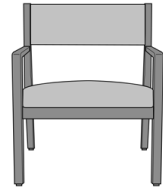

Caterina Guest Chair,
Upholstered Back - 28"W
Model: CTE22
28W 24.5D 33.75H
25AH