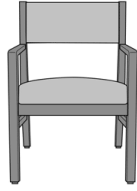

Behavioral Caterina Guest
Chair, Upholstered Back -
23.5"W
Model: CTE21BH
23.5W 24.5D 33.75H
25AH