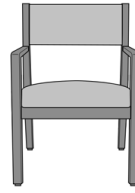

kwalu.

Caterina Dining

Caterina Dining Chair, Slat
Back
Model: CTED11
23.5W 22.5D 33.75H
25AH

Caterina Dining Chair,
Upholstered Back
Model: CTED21
23.5W 22.5D 33.75H
25AH

Caterina Occasional Table

Caterina End Table, Round
Top

Caterina Bariatric

Caterina Bariatric Chair, Slat
Back - 34"W
Model: CTEB11
34W 24.5D 33.75H
25AH

Caterina Bariatric Chair,
Upholstered Back - 34"W
Model: CTEB21
34W 24.5D 33.75H
25AH

Caterina Bariatric Chair,
Upholstered Back - 46"W
Model: CTEB22
46W 24.5D 33.75H
25AH

Caterina Easy Access

Caterina Easy Access Patient
Chair

Model: CTEEA21

23.5W 24.5D 41.25H

32.5AH

Caterina Guest / Multi-Use

Armless Guest Chair-
Upholstered Back
Model: CTE21NA
23.5W 24.5D 33.75H

Armless Guest Chair - Slat
Back
Model: CTE11NA
23.5W 24.5D 33.75H