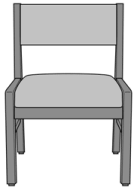

kwalu.

Caterina Dining

Caterina Dining Chair, Slat
Back
Model: CTED11
23.5W 22.5D 33.75H
25AH

Caterina Dining Chair,
Upholstered Back
Model: CTED21
23.5W 22.5D 33.75H
25AH

Caterina Occasional Table

Caterina End Table, Round
Top

Caterina Bariatric

Caterina Bariatric Chair, Slat
Back - 34"W
Model: CTEB11
34W 24.5D 33.75H
25AH

Caterina Bariatric Chair,
Upholstered Back - 34"W
Model: CTEB21
34W 24.5D 33.75H
25AH

Caterina Bariatric Chair,
Upholstered Back - 46"W
Model: CTEB22
46W 24.5D 33.75H
25AH

Caterina Easy Access

Caterina Easy Access Patient
Chair

Model: CTEEA21

23.5W 24.5D 41.25H

32.5AH

Caterina Guest / Multi-Use

Armless Guest Chair-
Upholstered Back
Model: CTE21NA
23.5W 24.5D 33.75H

Armless Guest Chair - Slat
Back
Model: CTE11NA
23.5W 24.5D 33.75H

Caterina Guest Chair,
Upholstered Back - 23.5"W
Model: CTE21
23.5W 24.5D 33.75H
25AH

Caterina Guest Chair,
Upholstered Back - 28"W
Model: CTE22
28W 24.5D 33.75H
25AH

Caterina Guest Chair, Slat
Back - 23.5"W
Model: CTE11
23.5W 24.5D 33.75H
25AH