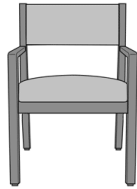

kwalu.

Caterina Dining

Caterina Dining Chair, Slat
Back
Model: CTED11
23.5W 22.5D 33.75H
25AH

Caterina Dining Chair,
Upholstered Back
Model: CTED21
23.5W 22.5D 33.75H
25AH

Caterina Occasional Table

Caterina End Table, Round
Top

Model: CTETBLA11
23.5W 23.5D 22H

Caterina End Table, Round
Corian/Hanex Top

Model: CTETBLA12
23.5W 23.5D 22H

Caterina Coffee Table,
Round Top

Model: CTETBLB11
30W 30D 18H

Caterina Coffee Table, Oval
Top

Model: CTETBLB21
42W 24D 18H

Caterina Bariatric

Caterina Bariatric Chair, Slat
Back - 34"W
Model: CTEB11
34W 24.5D 33.75H
25AH

Caterina Bariatric Chair,
Upholstered Back - 34"W
Model: CTEB21
34W 24.5D 33.75H
25AH

Caterina Bariatric Chair,
Upholstered Back - 46"W
Model: CTEB22
46W 24.5D 33.75H
25AH

Caterina Easy Access

Caterina Easy Access Patient
Chair

Model: CTEEA21

23.5W 24.5D 41.25H

32.5AH

Caterina Guest / Multi-Use

Armless Guest Chair-
Upholstered Back
Model: CTE21NA
23.5W 24.5D 33.75H

Armless Guest Chair - Slat
Back
Model: CTE11NA
23.5W 24.5D 33.75H