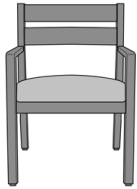

kwalu.

Caterina Dining

Caterina Dining Chair, Slat
Back
Model: CTED11
23.5W 22.5D 33.75H
25AH

Caterina Dining Chair,
Upholstered Back
Model: CTED21
23.5W 22.5D 33.75H
25AH

Caterina Occasional Table

Caterina End Table, Round
Top

Model: CTETBLA11
23.5W 23.5D 22H

Caterina End Table, Round
Corian/Hanex Top

Model: CTETBLA12
23.5W 23.5D 22H

Caterina Coffee Table,
Round Top

Model: CTETBLB11
30W 30D 18H

Caterina Coffee Table, Oval
Top

Model: CTETBLB21
42W 24D 18H

Caterina Bariatric

Caterina Bariatric Chair, Slat
Back - 34"W
Model: CTEB11
34W 24.5D 33.75H
25AH

Caterina Bariatric Chair,
Upholstered Back - 34"W
Model: CTEB21
34W 24.5D 33.75H
25AH

Caterina Bariatric Chair,
Upholstered Back - 46"W
Model: CTEB22
46W 24.5D 33.75H
25AH

Caterina Easy Access

Caterina Easy Access Patient
Chair

Model: CTEEA21

23.5W 24.5D 41.25H

32.5AH

Caterina Guest / Multi-Use

Armless Guest Chair-
Upholstered Back
Model: CTE21NA
23.5W 24.5D 33.75H

Armless Guest Chair - Slat
Back
Model: CTE11NA
23.5W 24.5D 33.75H