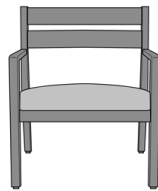

Caterina Guest Chair, Slat
Back - 28"W
Model: CTE12
28W 24.5D 33.75H
25AH