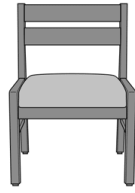

kwalu.

Caterina Dining

Caterina Dining Chair, Slat
Back
Model: CTED11
23.5W 22.5D 33.75H
25AH

Caterina Dining Chair,
Upholstered Back
Model: CTED21
23.5W 22.5D 33.75H
25AH

Caterina Occasional Table

Caterina End Table, Round
Top

Caterina Bariatric

Caterina Bariatric Chair, Slat
Back - 34"W
Model: CTEB11
34W 24.5D 33.75H
25AH

Caterina Bariatric Chair,
Upholstered Back - 34"W
Model: CTEB21
34W 24.5D 33.75H
25AH

Caterina Bariatric Chair,
Upholstered Back - 46"W
Model: CTEB22
46W 24.5D 33.75H
25AH

Caterina Easy Access

Caterina Easy Access Patient
Chair

Model: CTEEA21

23.5W 24.5D 41.25H

32.5AH

Caterina Guest / Multi-Use

Armless Guest Chair-
Upholstered Back
Model: CTE21NA
23.5W 24.5D 33.75H

Armless Guest Chair - Slat
Back
Model: CTE11NA
23.5W 24.5D 33.75H