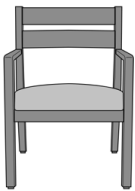

kwalu.

Caterina Dining

Caterina Dining Chair, Slat
Back
Model: CTED11
23.5W 22.5D 33.75H
25AH

Caterina Dining Chair,
Upholstered Back
Model: CTED21
23.5W 22.5D 33.75H
25AH

Caterina Occasional Table

Caterina End Table, Round
Top

Caterina Bariatric

Caterina Bariatric Chair, Slat
Back - 34"W
Model: CTEB11
34W 24.5D 33.75H
25AH

Caterina Bariatric Chair,
Upholstered Back - 34"W
Model: CTEB21
34W 24.5D 33.75H
25AH

Caterina Bariatric Chair,
Upholstered Back - 46"W
Model: CTEB22
46W 24.5D 33.75H
25AH

Caterina Easy Access

Caterina Easy Access Patient
Chair

Model: CTEEA21

23.5W 24.5D 41.25H

32.5AH

Caterina Guest / Multi-Use

Armless Guest Chair-
Upholstered Back
Model: CTE21NA
23.5W 24.5D 33.75H

Armless Guest Chair - Slat
Back
Model: CTE11NA
23.5W 24.5D 33.75H

Caterina Guest Chair,
Upholstered Back - 23.5"W
Model: CTE21
23.5W 24.5D 33.75H
25AH

Caterina Guest Chair,
Upholstered Back - 28"W
Model: CTE22
28W 24.5D 33.75H
25AH

Caterina Guest Chair, Slat
Back - 23.5"W
Model: CTE11
23.5W 24.5D 33.75H
25AH