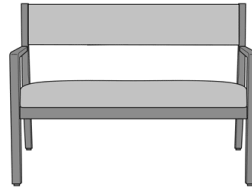

kwalu.

Caterina Dining

Caterina Dining Chair, Slat
Back
Model: CTED11
23.5W 22.5D 33.75H
25AH

Caterina Dining Chair,
Upholstered Back
Model: CTED21
23.5W 22.5D 33.75H
25AH

Caterina Occasional Table

Caterina End Table, Round
Top

Model: CTETBLA11
23.5W 23.5D 22H

Caterina End Table, Round
Corian/Hanex Top

Model: CTETBLA12
23.5W 23.5D 22H

Caterina Coffee Table,
Round Top

Model: CTETBLB11
30W 30D 18H

Caterina Coffee Table, Oval
Top

Model: CTETBLB21
42W 24D 18H

Caterina Bariatric

Caterina Bariatric Chair, Slat
Back - 34"W
Model: CTEB11
34W 24.5D 33.75H
25AH

Caterina Bariatric Chair,
Upholstered Back - 34"W
Model: CTEB21
34W 24.5D 33.75H
25AH

Caterina Bariatric Chair,
Upholstered Back - 46"W
Model: CTEB22
46W 24.5D 33.75H
25AH